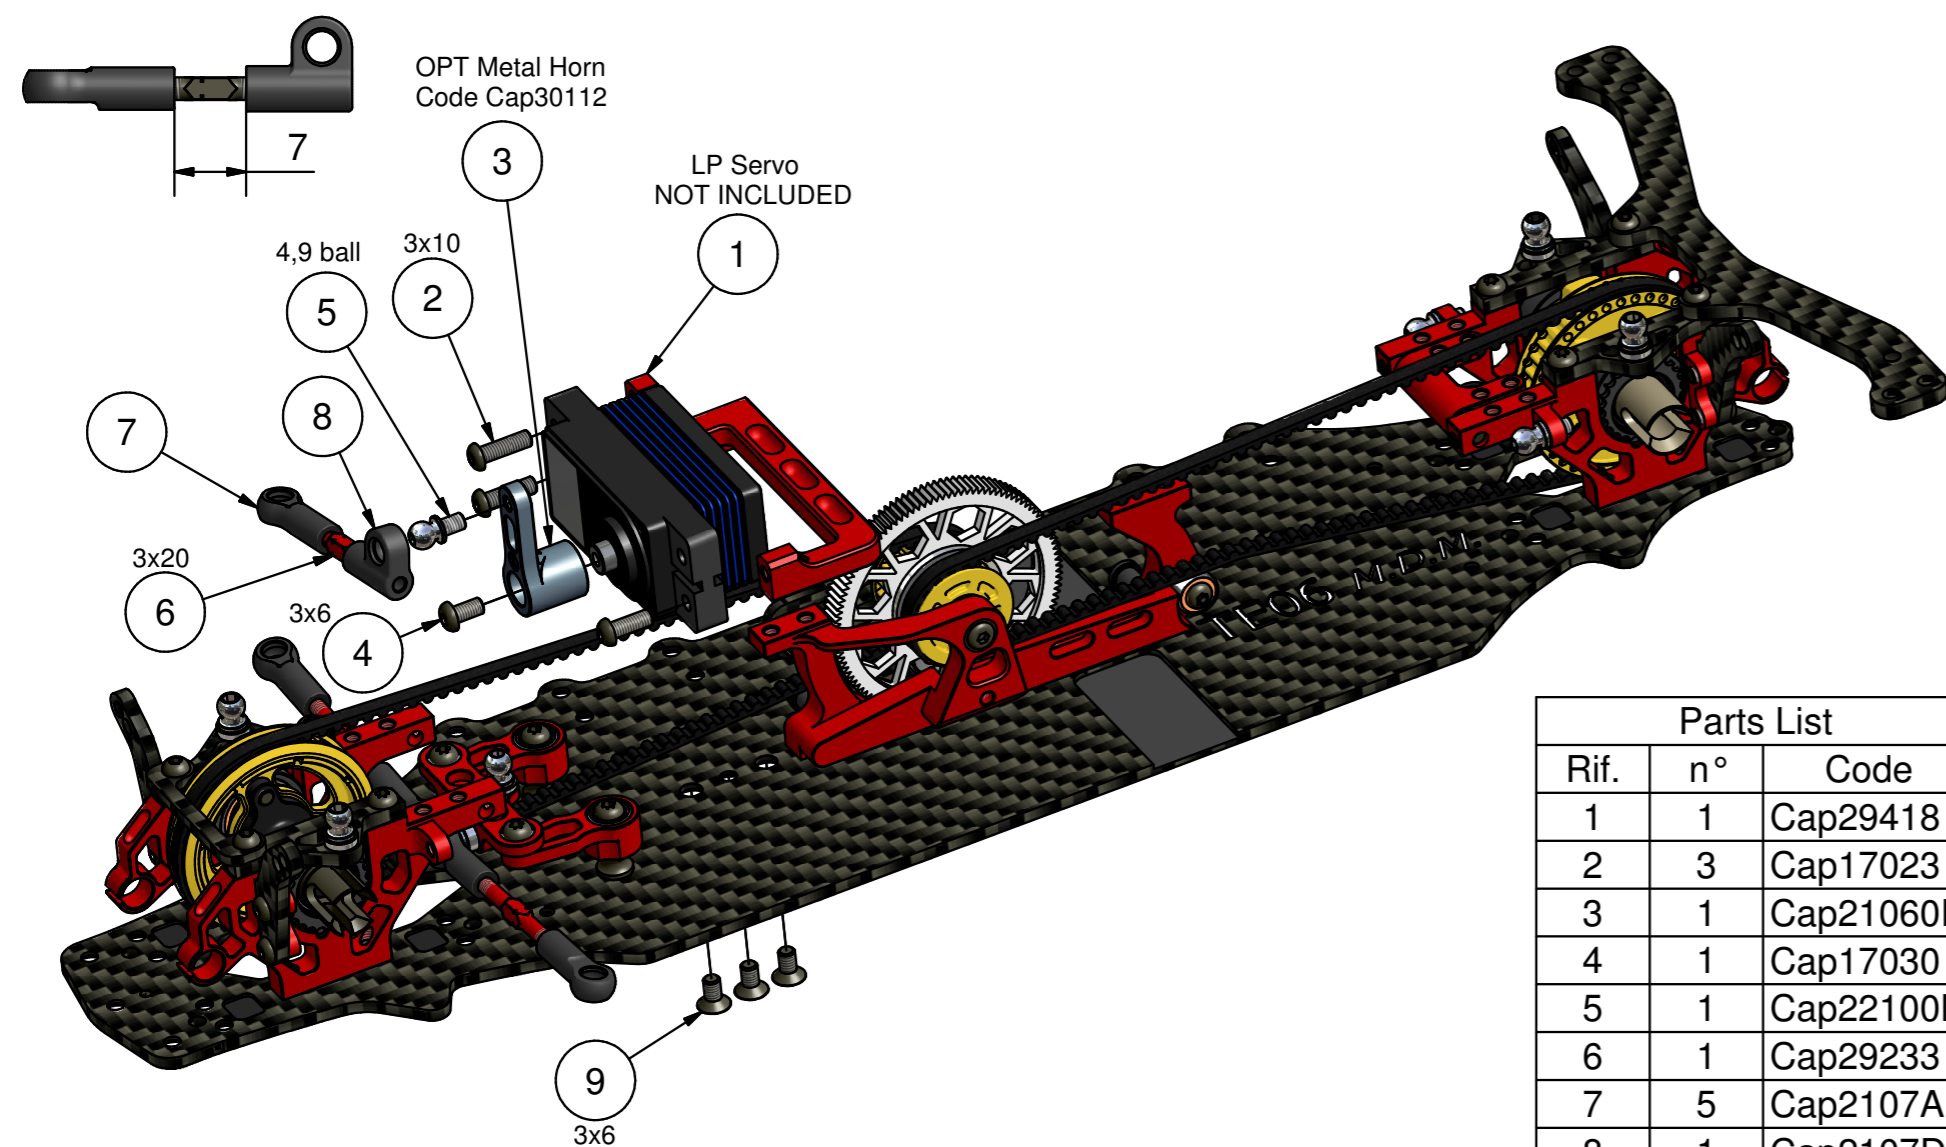

Step 3.4 - Steering System - *Capricorn RC*

BAG 3

Parts List

Rif.	n°	Code
1	1	Cap29418
2	3	Cap17023
3	1	Cap21060P
4	1	Cap17030
5	1	Cap22100N
6	1	Cap29233
7	5	Cap2107A
8	1	Cap2107D
9	3	Cap17029

Made in Italy