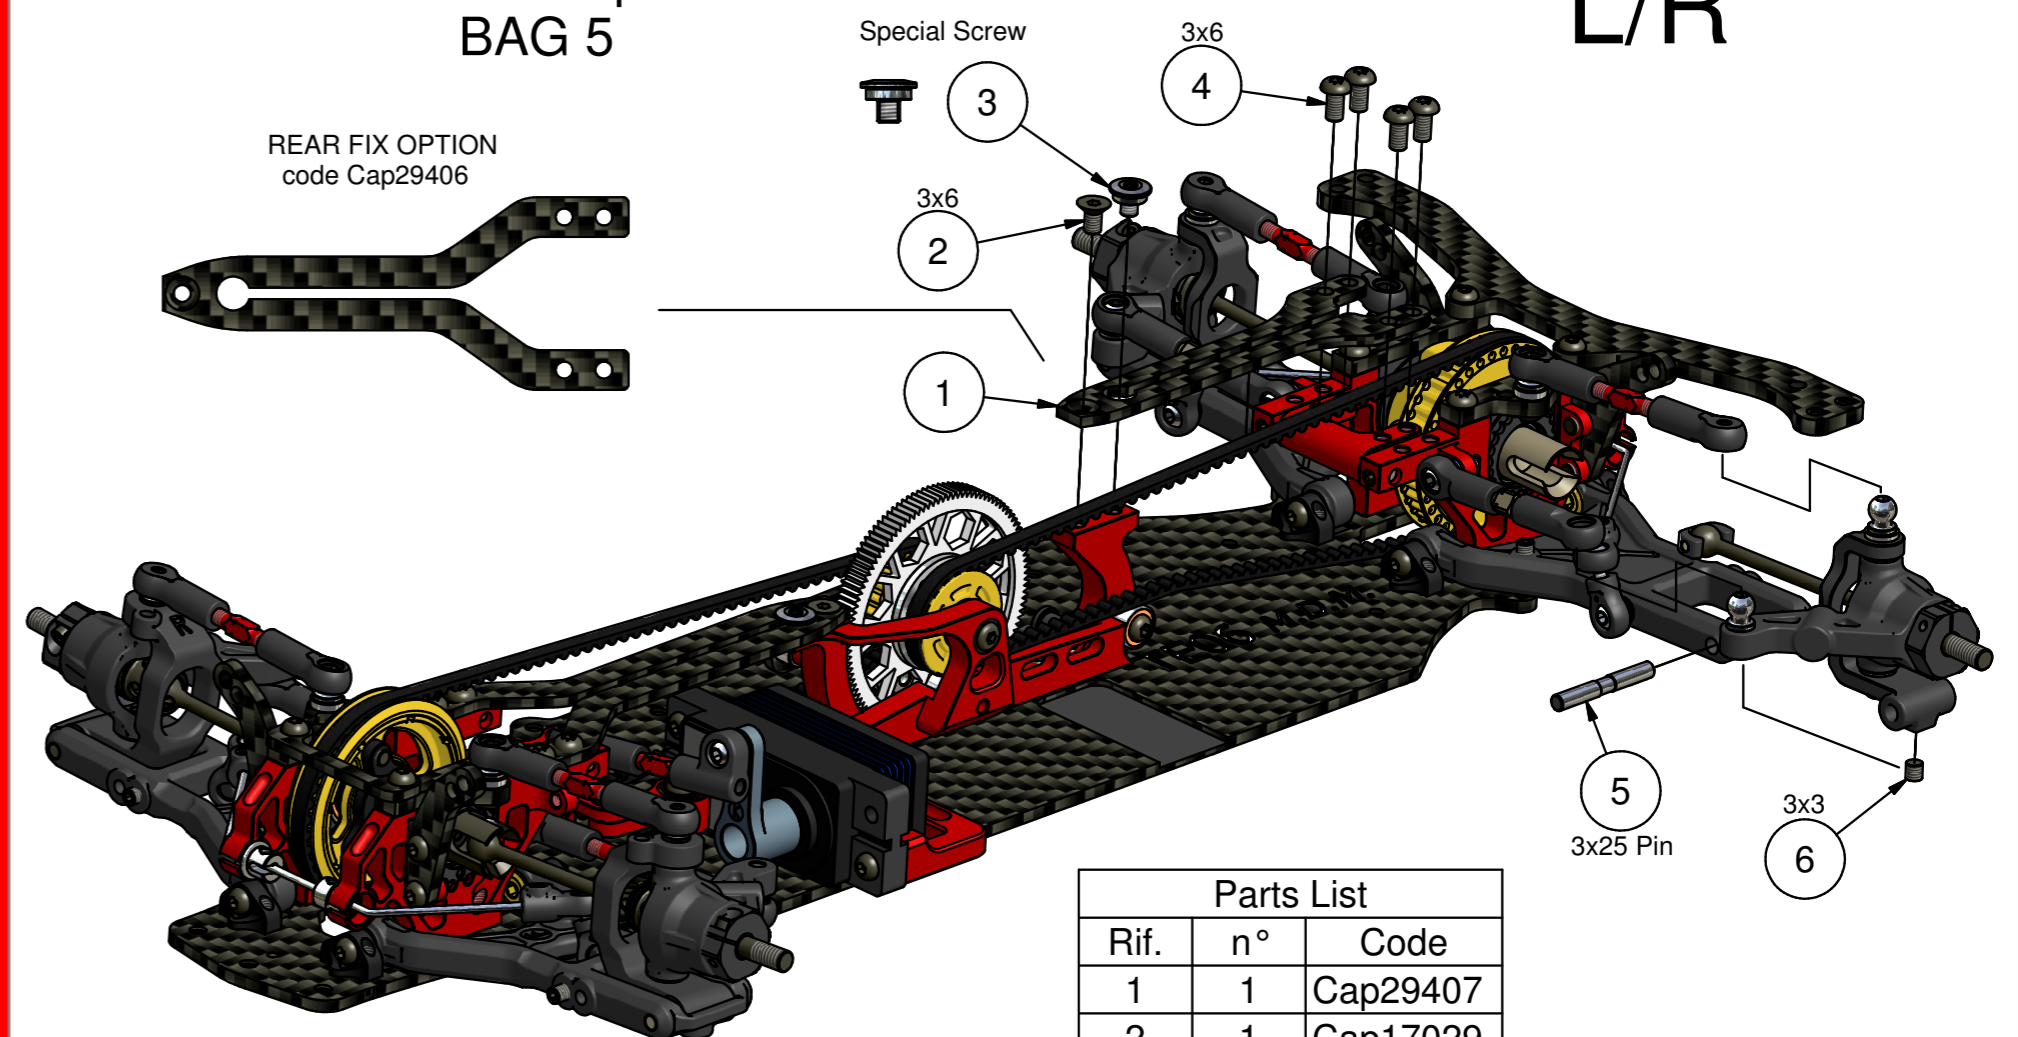

Step 5.3 - Rear Suspension *Capricorn RC*
/ Up Deck -
BAG 5

L/R

Parts List		
Rif.	n°	Code
1	1	Cap29407
2	1	Cap17029
3	1	Cap29425
4	4	Cap17030
5	2	Cap23016
6	2	Cap17006

Made in Italy