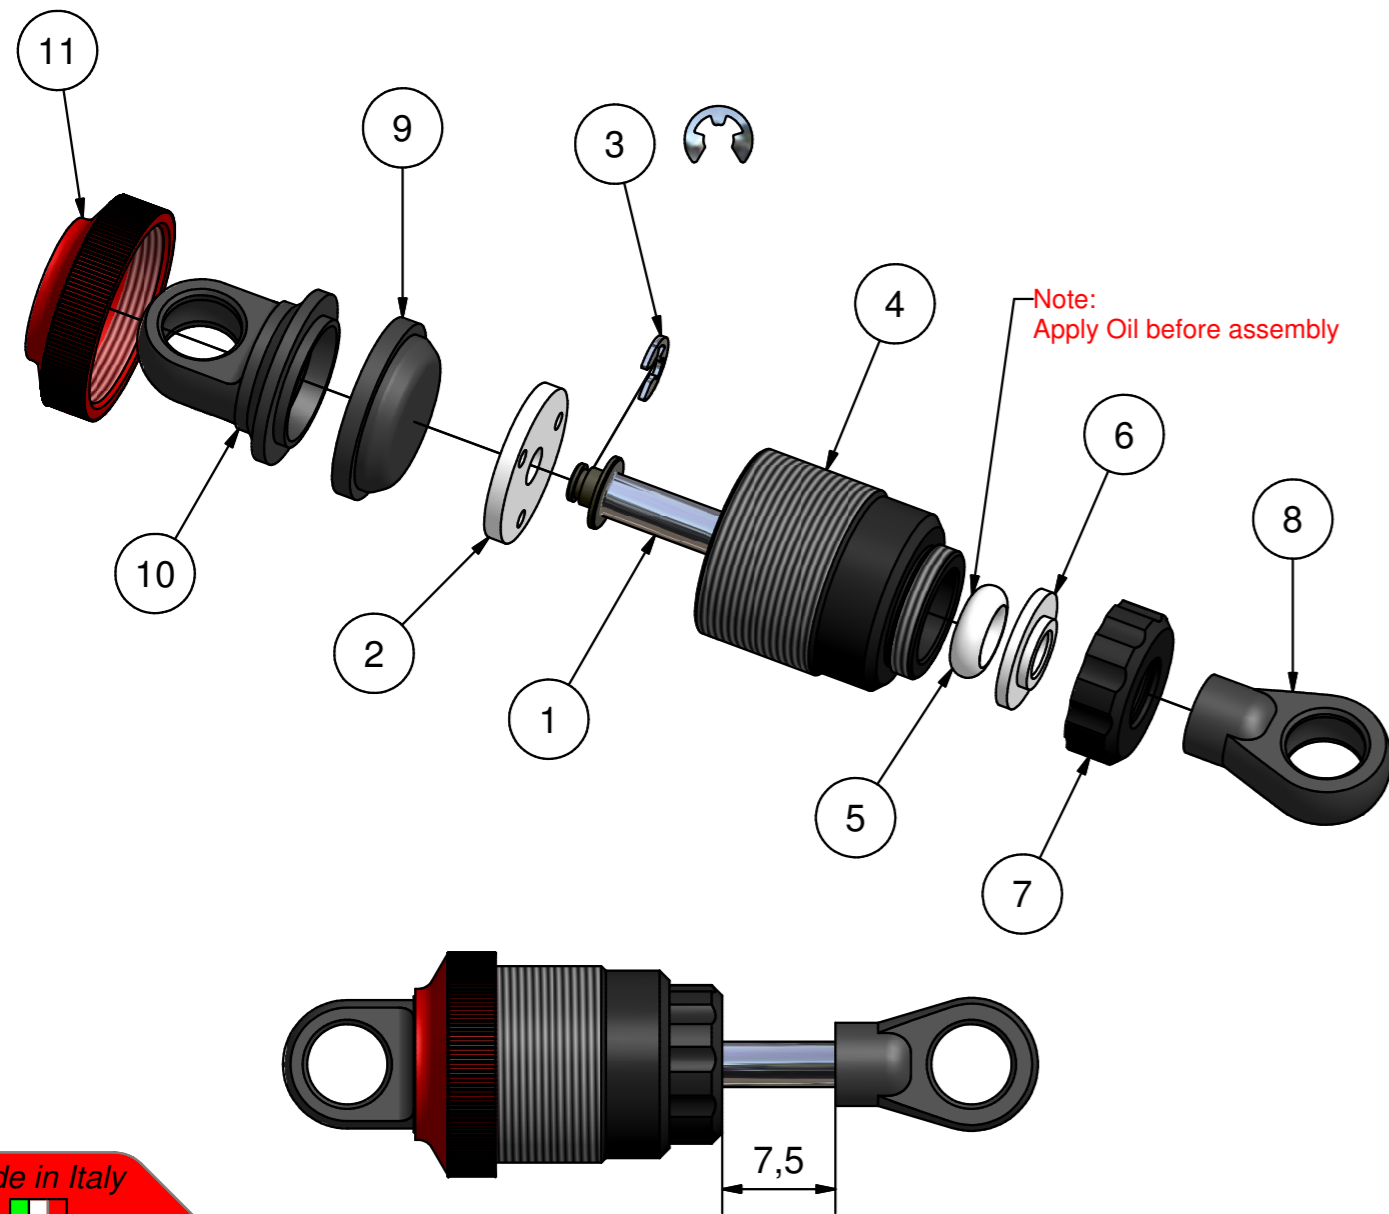

Made in Italy

Step 1.2 - Rear Differential - *Capricorn RC*

BAG 1

Parts List		
Rif.	n°	Code
1	1	Cap21110
2	4	Cap21110
3	4	Cap23023

Made in Italy

Step 1.3 - Rear Differential - *Capricorn RC*

BAG 1

Parts List		
Rif.	n°	Code
1	4	Cap17022
2	2	Cap18018
3	2	Cap2101D

Made in Italy

Step 2.0 - Shock Damper - BAG 2 *Capricorn RC*

4x

Parts List		
Rif.	n°	Code
1	1	Cap29431
2	1	Cap29432
3	1	Cap18026
4	1	Cap29430
5	1	Cap18512
6	1	Cap18505
7	1	Cap18502
8	1	Cap14042KS
9	1	Cap29148-6
10	1	Cap29331
11	1	Cap29433

Spring color identification

Made in Italy

Step 3.0 - Main Transmission - BAG 3 *Capricorn RC*

Parts List			Parts List		
Rif.	n°	Code	Rif.	n°	Code
1	1	Cap29417	8	1	Cap17032
2	1	Cap29347	9	1	Cap29368
3	1	Cap17034	10	1	Cap29110W
4	2	Cap19204	11	1	Cap29369F
5	1	Cap22023	12	3	Cap18021
6	1	Cap17026	13	4	Cap16019
7	1	Cap17040	14	2	Cap29369P
			15	2	Cap18082
			16	1	Cap29428
			17	1	Cap29427
			18	1	Cap 434
			19	1	Cap22018
			20	1	Cap17027
			21	2	Cap17029