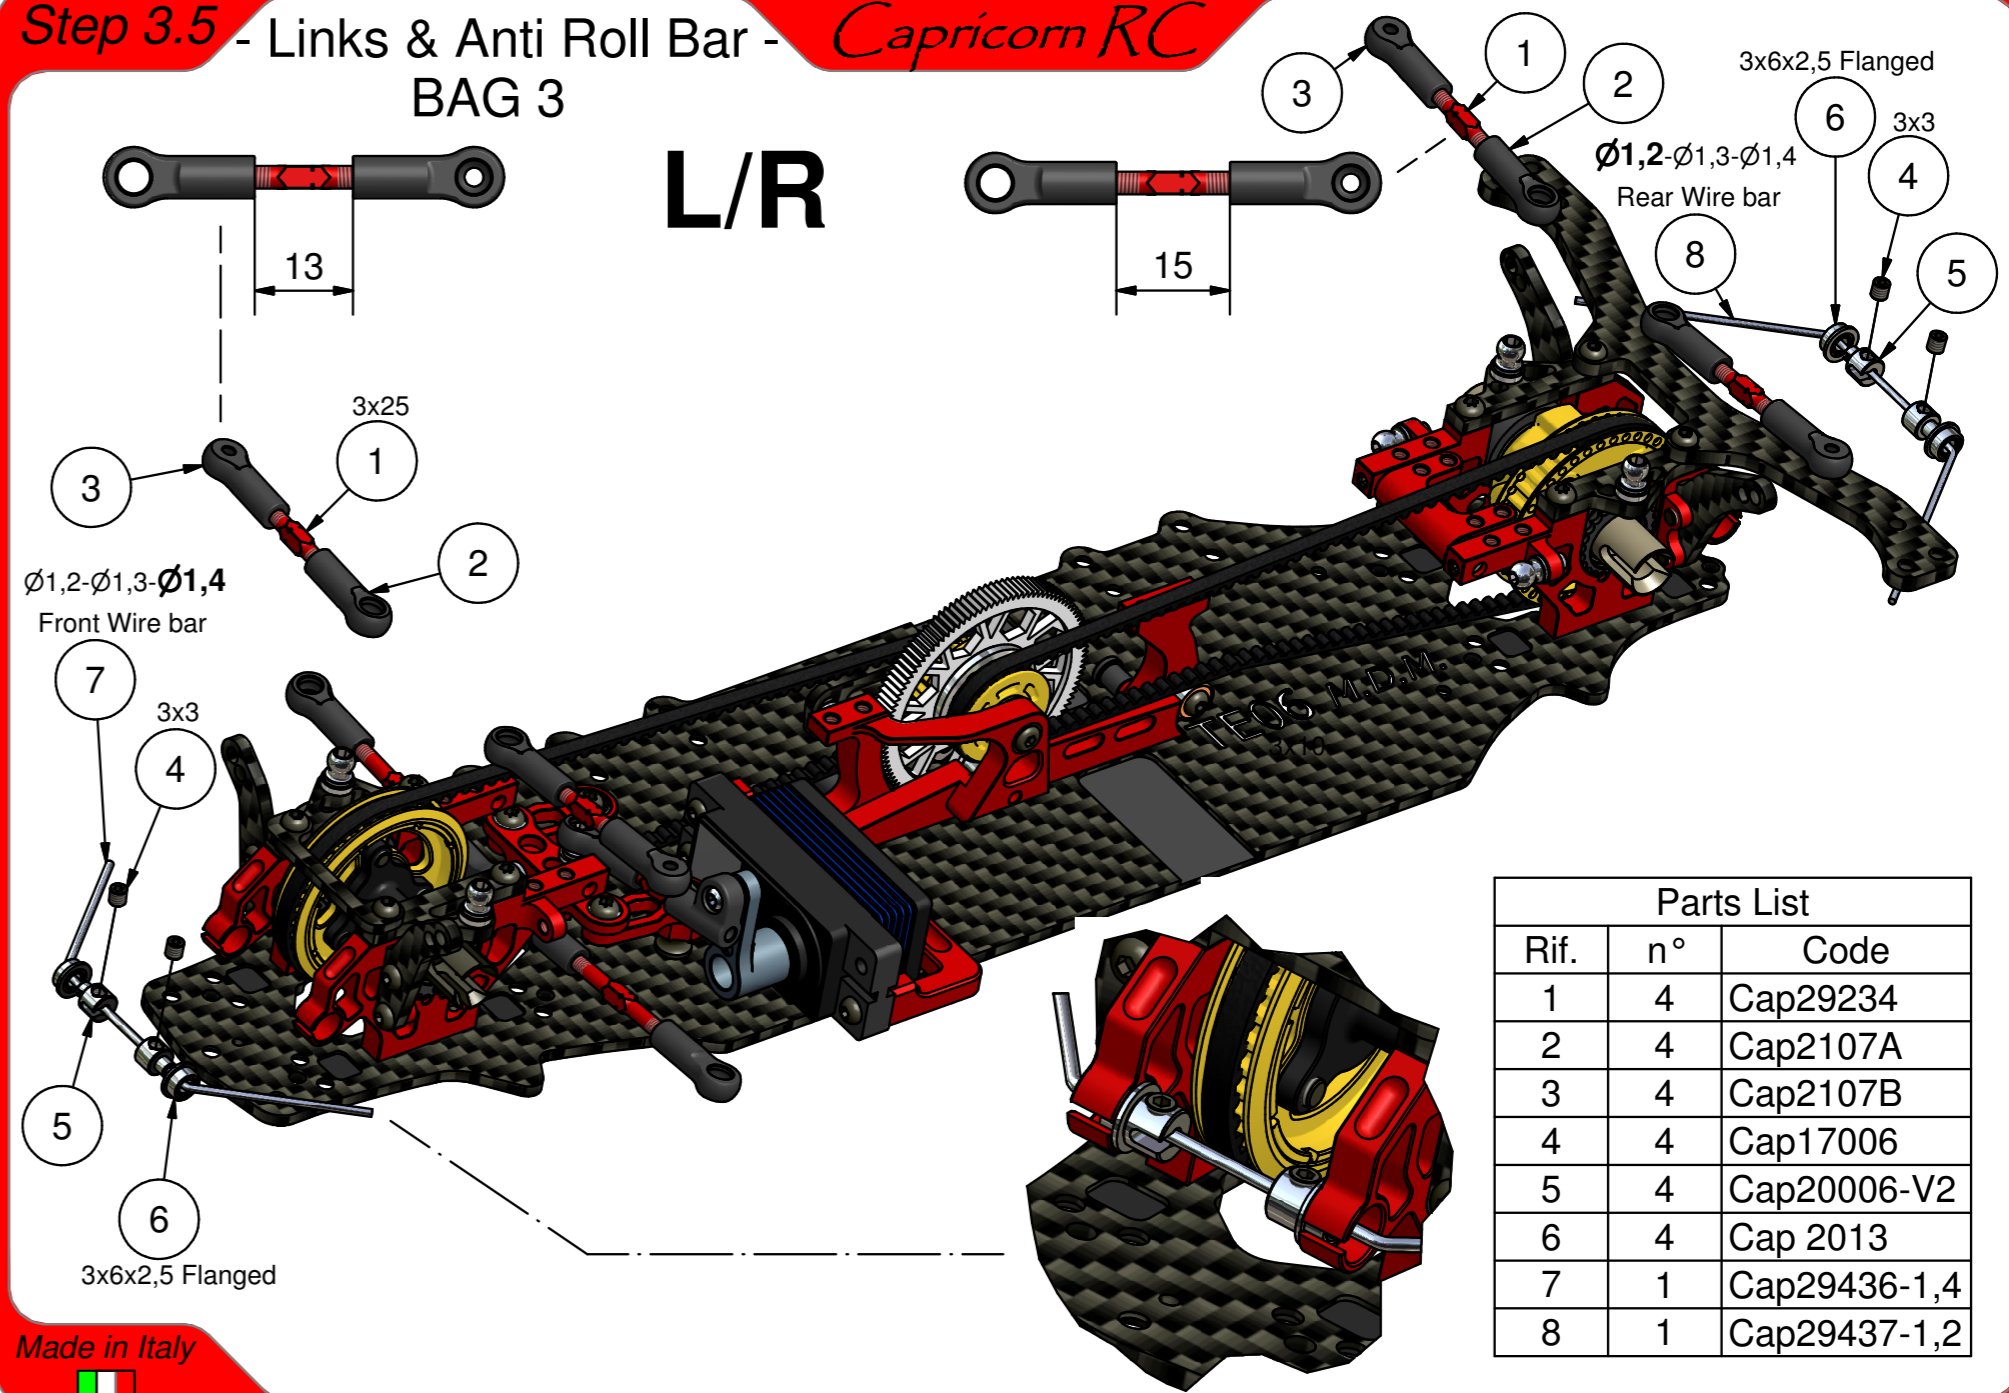

Step 3.5 - Links & Anti Roll Bar - *Capricorn RC*

BAG 3

Parts List

Rif.	n°	Code
1	4	Cap29234
2	4	Cap2107A
3	4	Cap2107B
4	4	Cap17006
5	4	Cap20006-V2
6	4	Cap 2013
7	1	Cap29436-1,4
8	1	Cap29437-1,2

Made in Italy