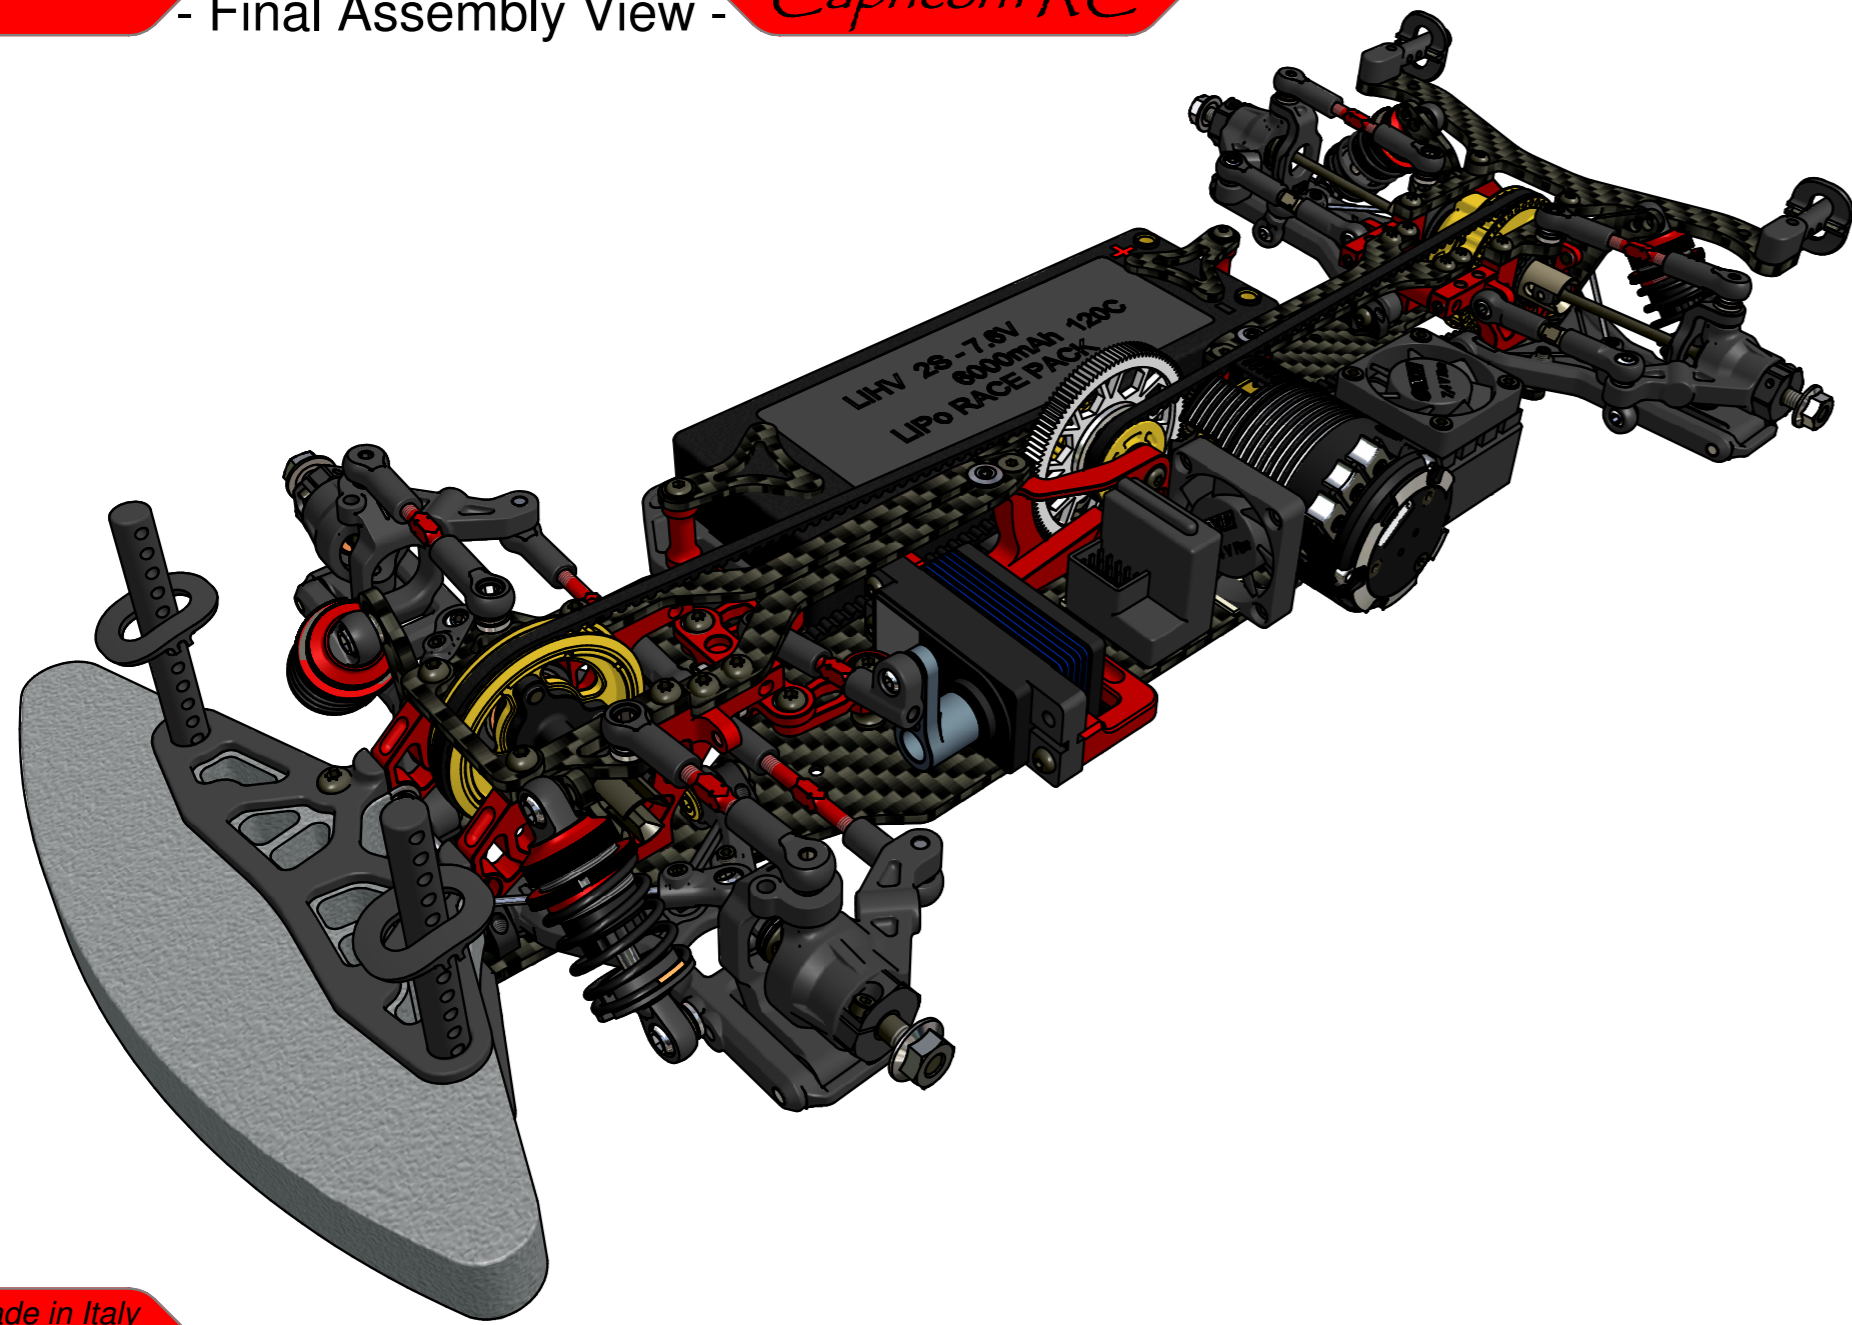

- Final Assembly View - *Capricorn RC*

Made in Italy