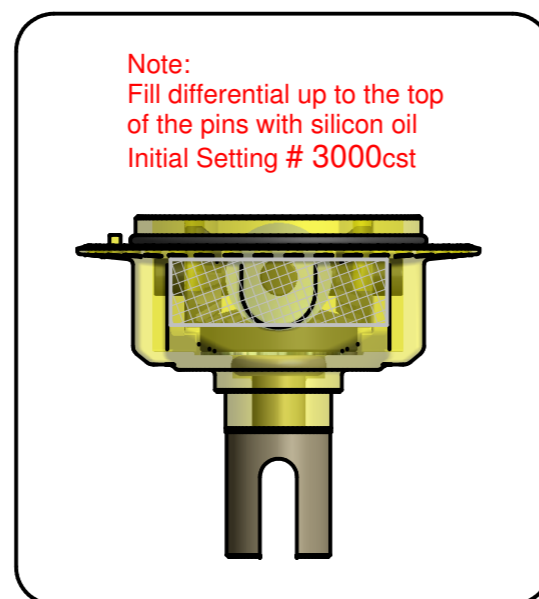

Step 1.2 - Rear Differential - *Capricorn RC*

BAG 1

Parts List		
Rif.	n°	Code
1	1	Cap21110
2	4	Cap21110
3	4	Cap23023

Made in Italy