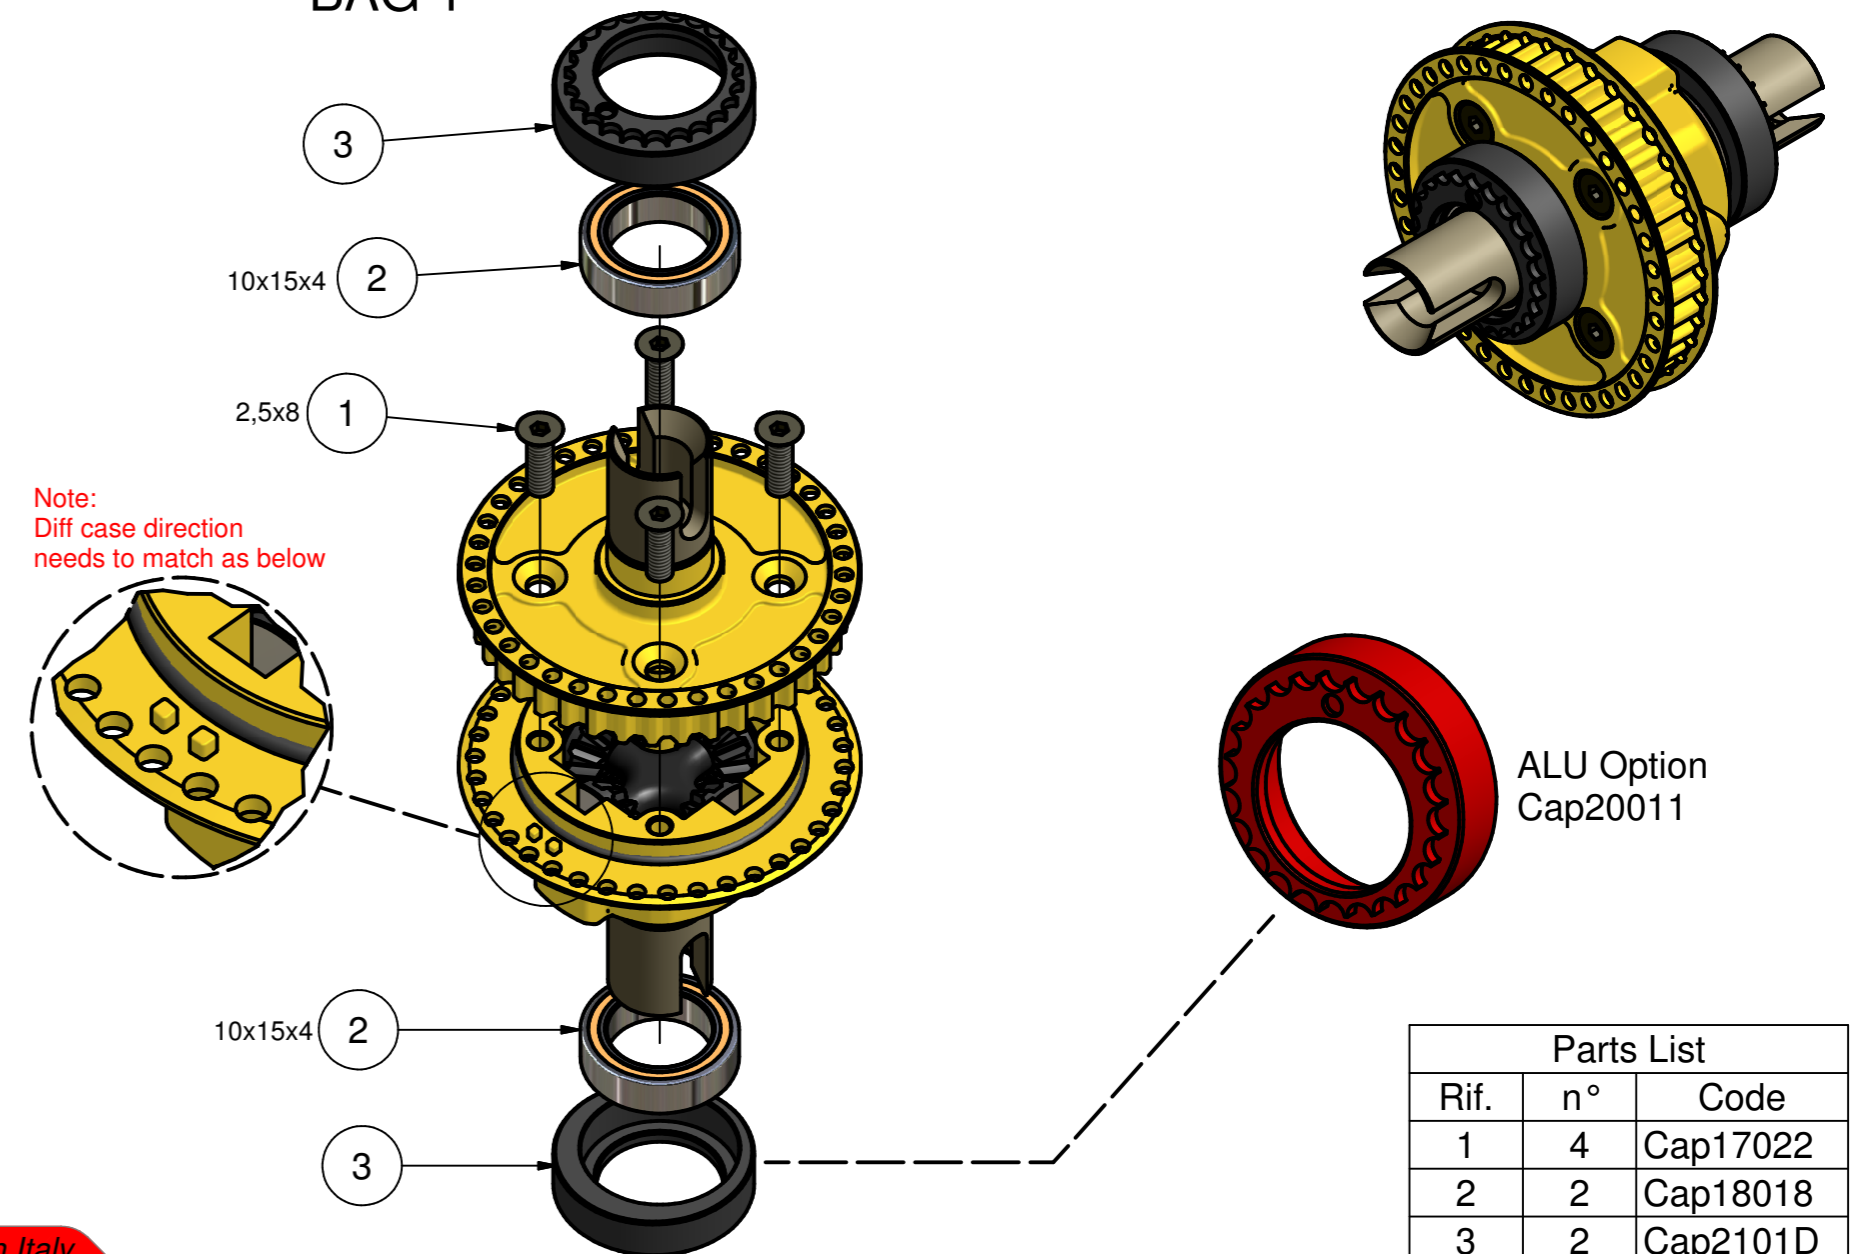

Made in Italy

Step 1.2 - Rear Differential - *Capricorn RC*

BAG 1

Parts List		
Rif.	n°	Code
1	1	Cap21110
2	4	Cap21110
3	4	Cap23023

Made in Italy

Step 1.3 - Rear Differential - *Capricorn RC*

BAG 1

Parts List		
Rif.	n°	Code
1	4	Cap17022
2	2	Cap18018
3	2	Cap2101D

Made in Italy

Step 2.0 - Shock Damper - BAG 2 *Capricorn RC*

4x

Parts List		
Rif.	n°	Code
1	1	Cap29431
2	1	Cap29432
3	1	Cap18026
4	1	Cap29430
5	1	Cap18512
6	1	Cap18505
7	1	Cap18502
8	1	Cap14042KS
9	1	Cap29148-6
10	1	Cap29331
11	1	Cap29433

Silicon Oil #350

Made in Italy

Step 2.1 - Shock Damper - BAG 2 *Capricorn RC*

4x

Parts List		
Rif.	n°	Code
1	1	Cap29434
2	1	Cap29435
3	1	Cap18106
4	1	Cap14030
5	2	Cap18169

Spring chart:  
 0.22 Silver Option  
 0.24 Pink Option  
**0.25 Orange Default**  
 0.26 Blue Option  
 0.27 Purple Option  
 0.28 Green Option  
 0.30 Yellow Option

Spring color identification

Made in Italy

Step 3.0 - Main Transmission - BAG 3 *Capricorn RC*

Parts List			Parts List		
Rif.	n°	Code	Rif.	n°	Code
1	1	Cap29417	8	1	Cap17032
2	1	Cap29347	9	1	Cap29368
3	1	Cap17034	10	1	Cap29110W
4	2	Cap19204	11	1	Cap29369F
5	1	Cap22023	12	3	Cap18021
6	1	Cap17026	13	4	Cap16019
7	1	Cap17040	14	2	Cap29369P
			15	2	Cap18082
			16	1	Cap29428
			17	1	Cap29427
			18	1	Cap 434
			19	1	Cap22018
			20	1	Cap17027
			21	2	Cap17029