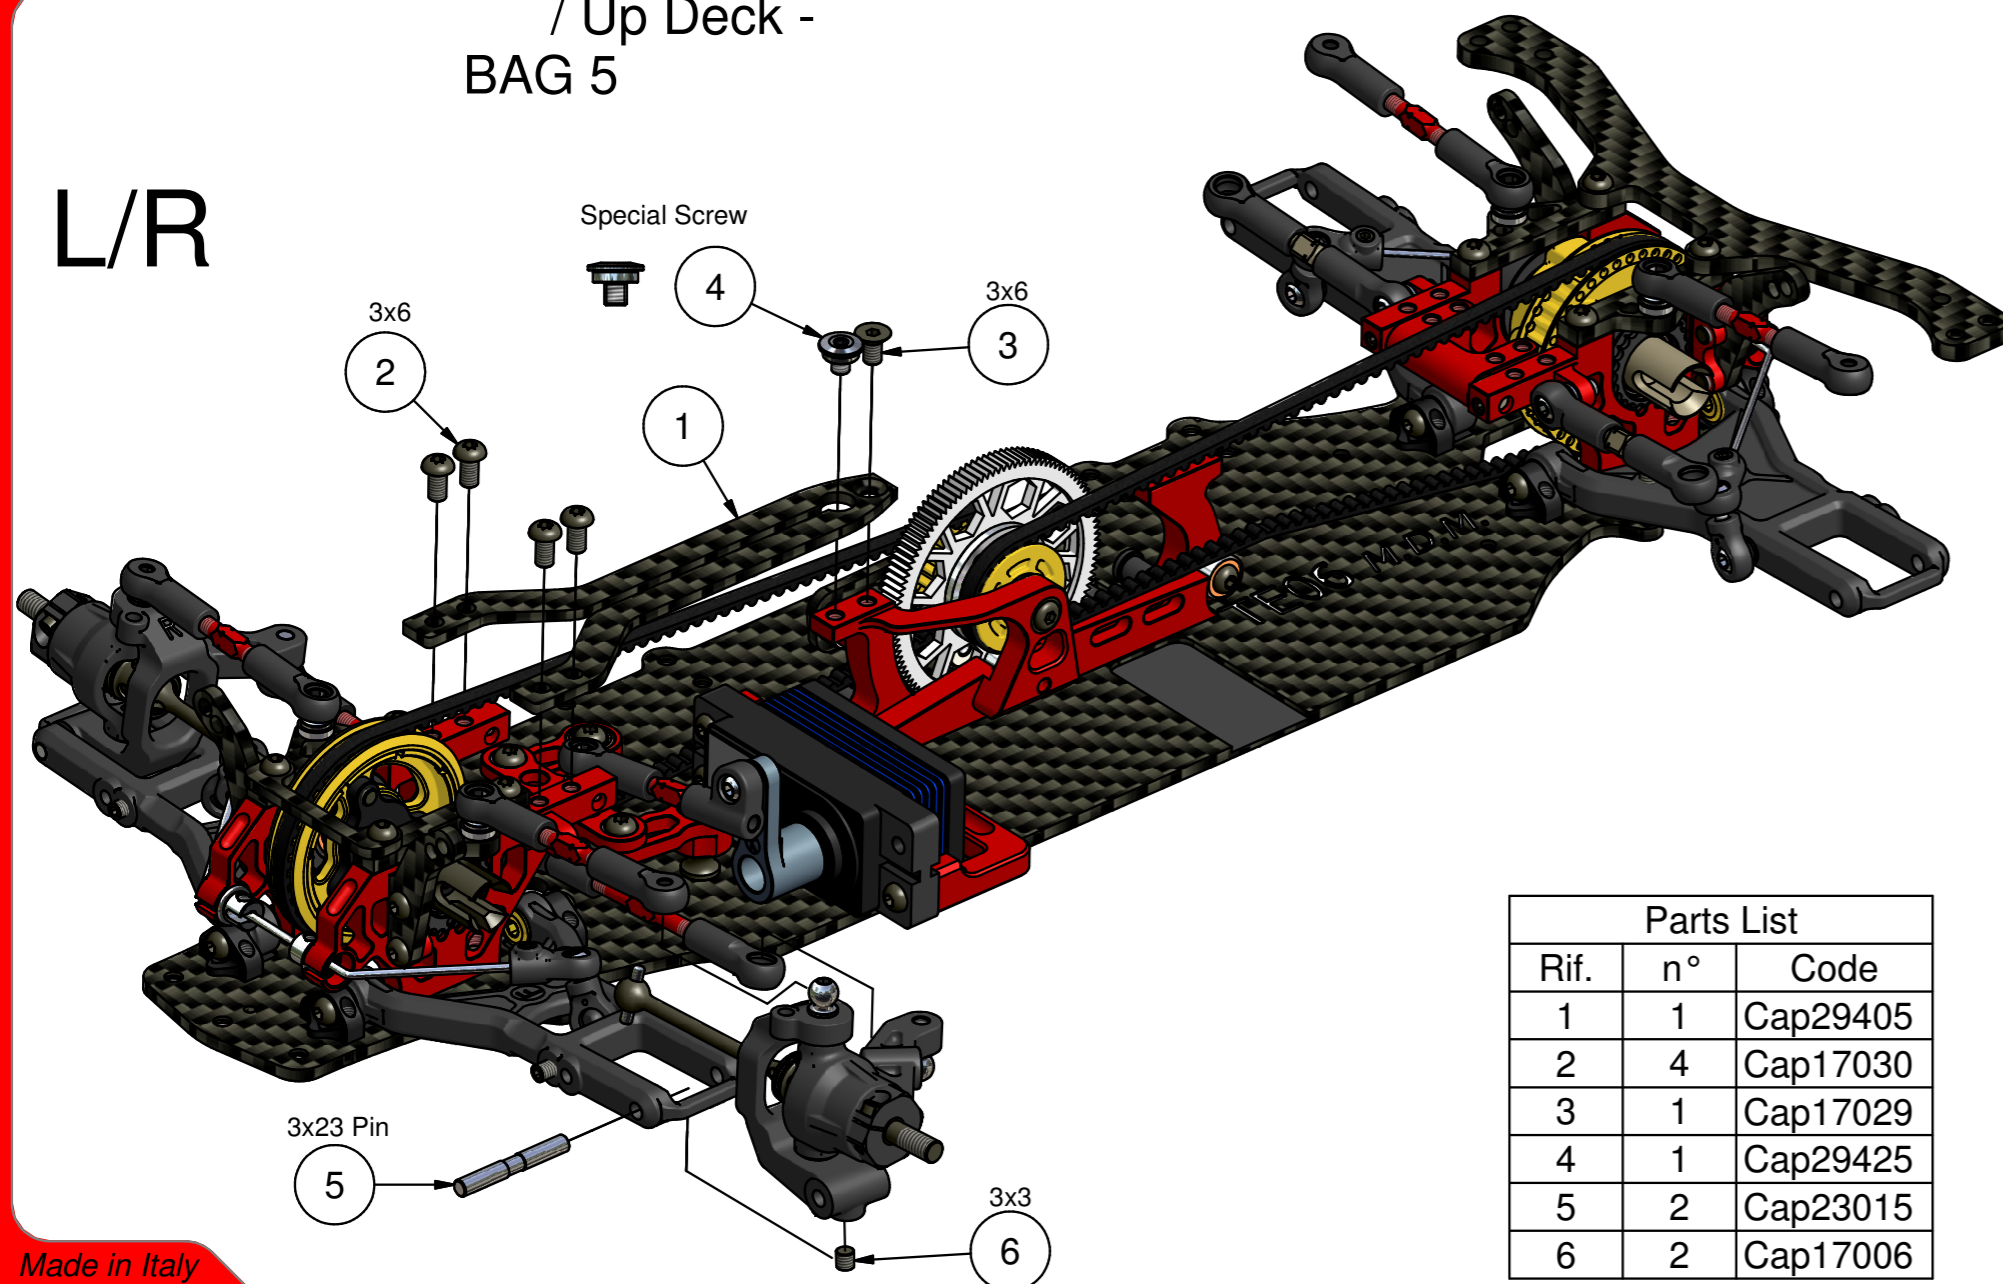

Step 5.2 - Front Suspension *Capricorn RC*
/ Up Deck -
BAG 5

L/R

Parts List		
Rif.	n°	Code
1	1	Cap29405
2	4	Cap17030
3	1	Cap17029
4	1	Cap29425
5	2	Cap23015
6	2	Cap17006

Made in Italy