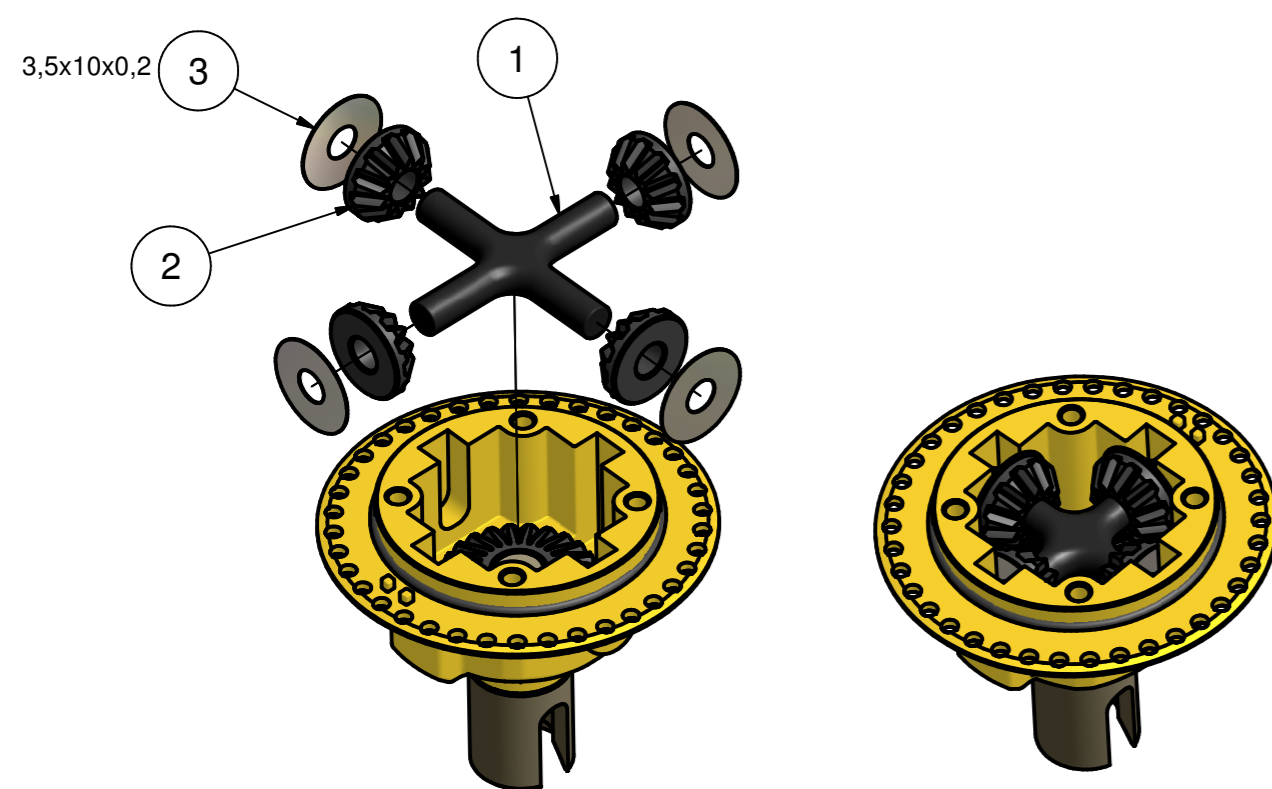

Step 1.2 - Rear Differential - *Capricorn RC*

BAG 1

Parts List		
Rif.	n°	Code
1	1	Cap21110
2	4	Cap21110
3	4	Cap23023

Made in Italy