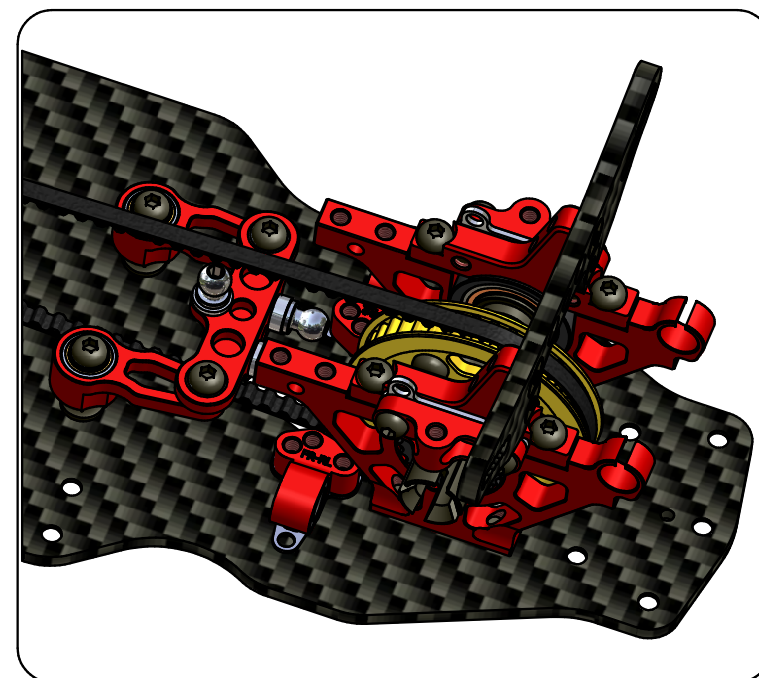

Step 3.4 - Steering System - *Capricorn RC*
BAG 3

Parts List		
Rif.	n°	Code
1	2	Cap20014
2	4	Cap16019
3	2	Cap22020
4	4	Cap17030
5	1	Cap29230
6	1	Cap20029-8,5
7	2	Cap22015
8	1	Cap22021
9	3	Cap22100-N

Made in Italy