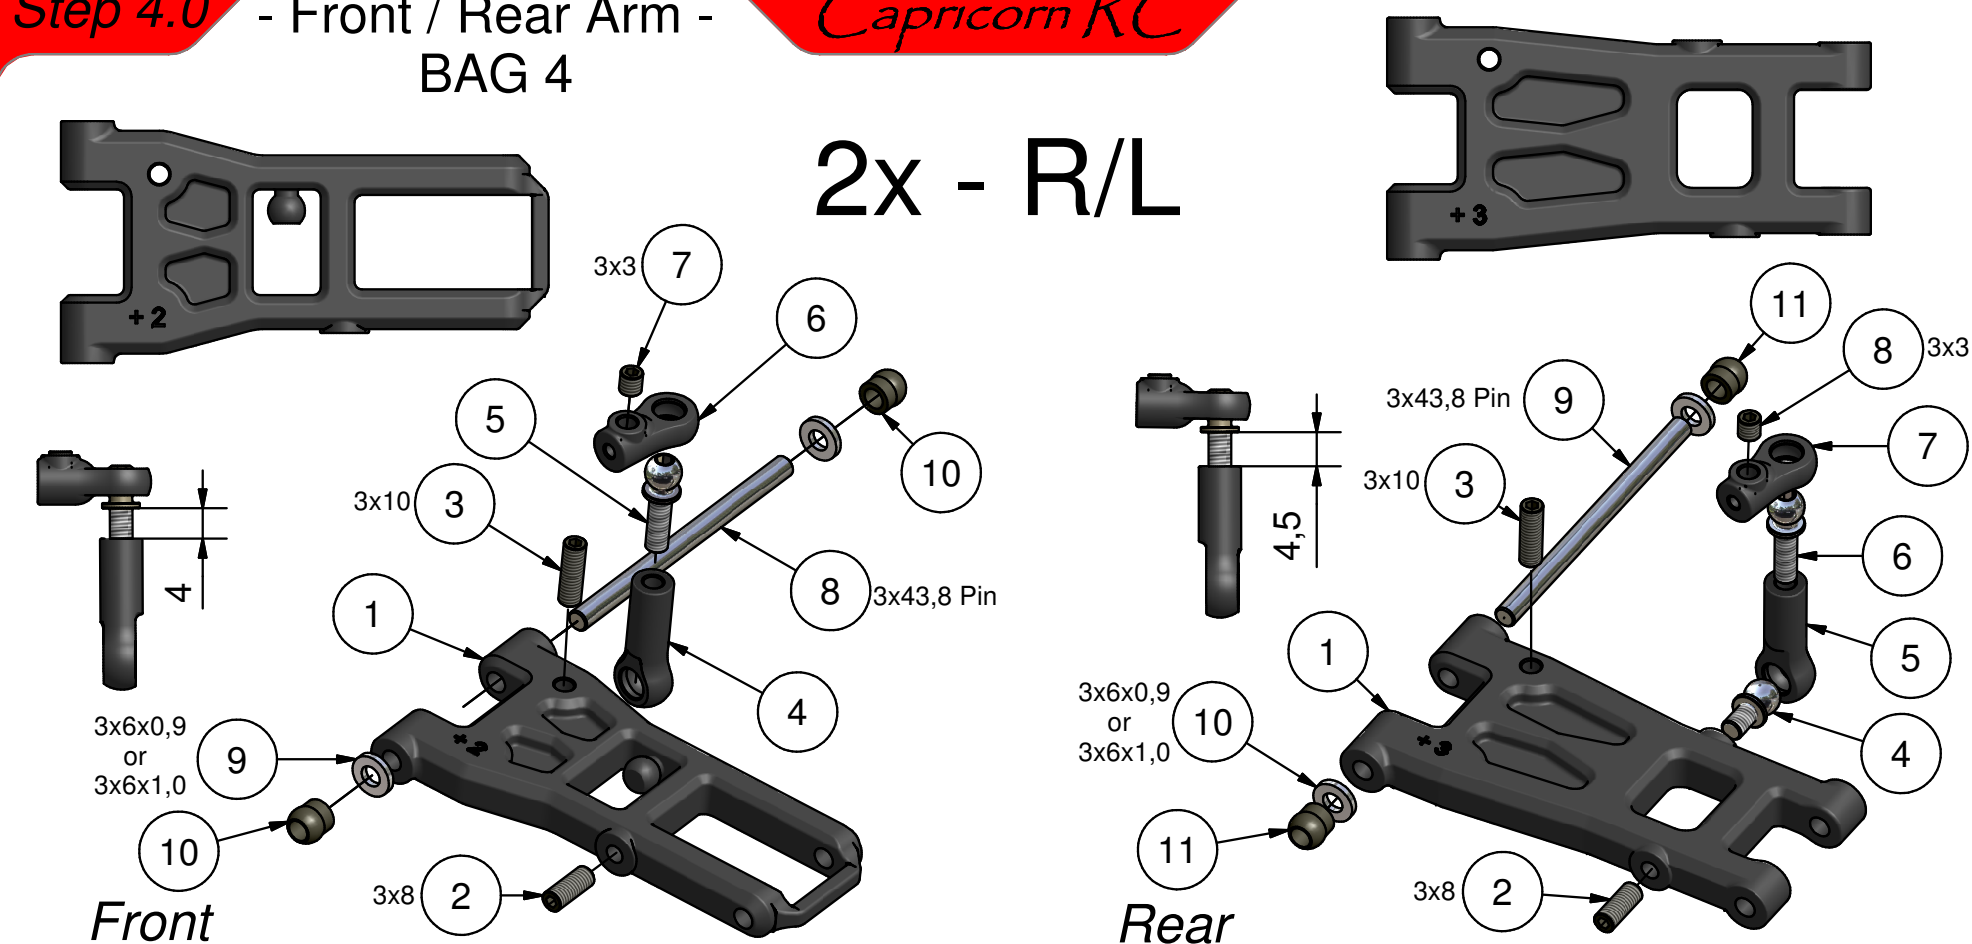

Made in Italy

Step 3.6 - Steering Rack - BAG 3

Capricorn RC

Parts List		
Rif.	n°	Code
1	4	Cap17029

Made in Italy

Step 4.0 - Front / Rear Arm - BAG 4

Capricorn RC

Parts List			Parts List		
Rif.	n°	Code	Rif.	n°	Code
1	1	Cap29243	6	1	Cap2107C
2	1	Cap17008	7	1	Cap17006
3	1	Cap18022	8	1	Cap23040
4	1	Cap2107A	9	2	Cap22024
5	1	Cap22102-N	10	2	Cap23008