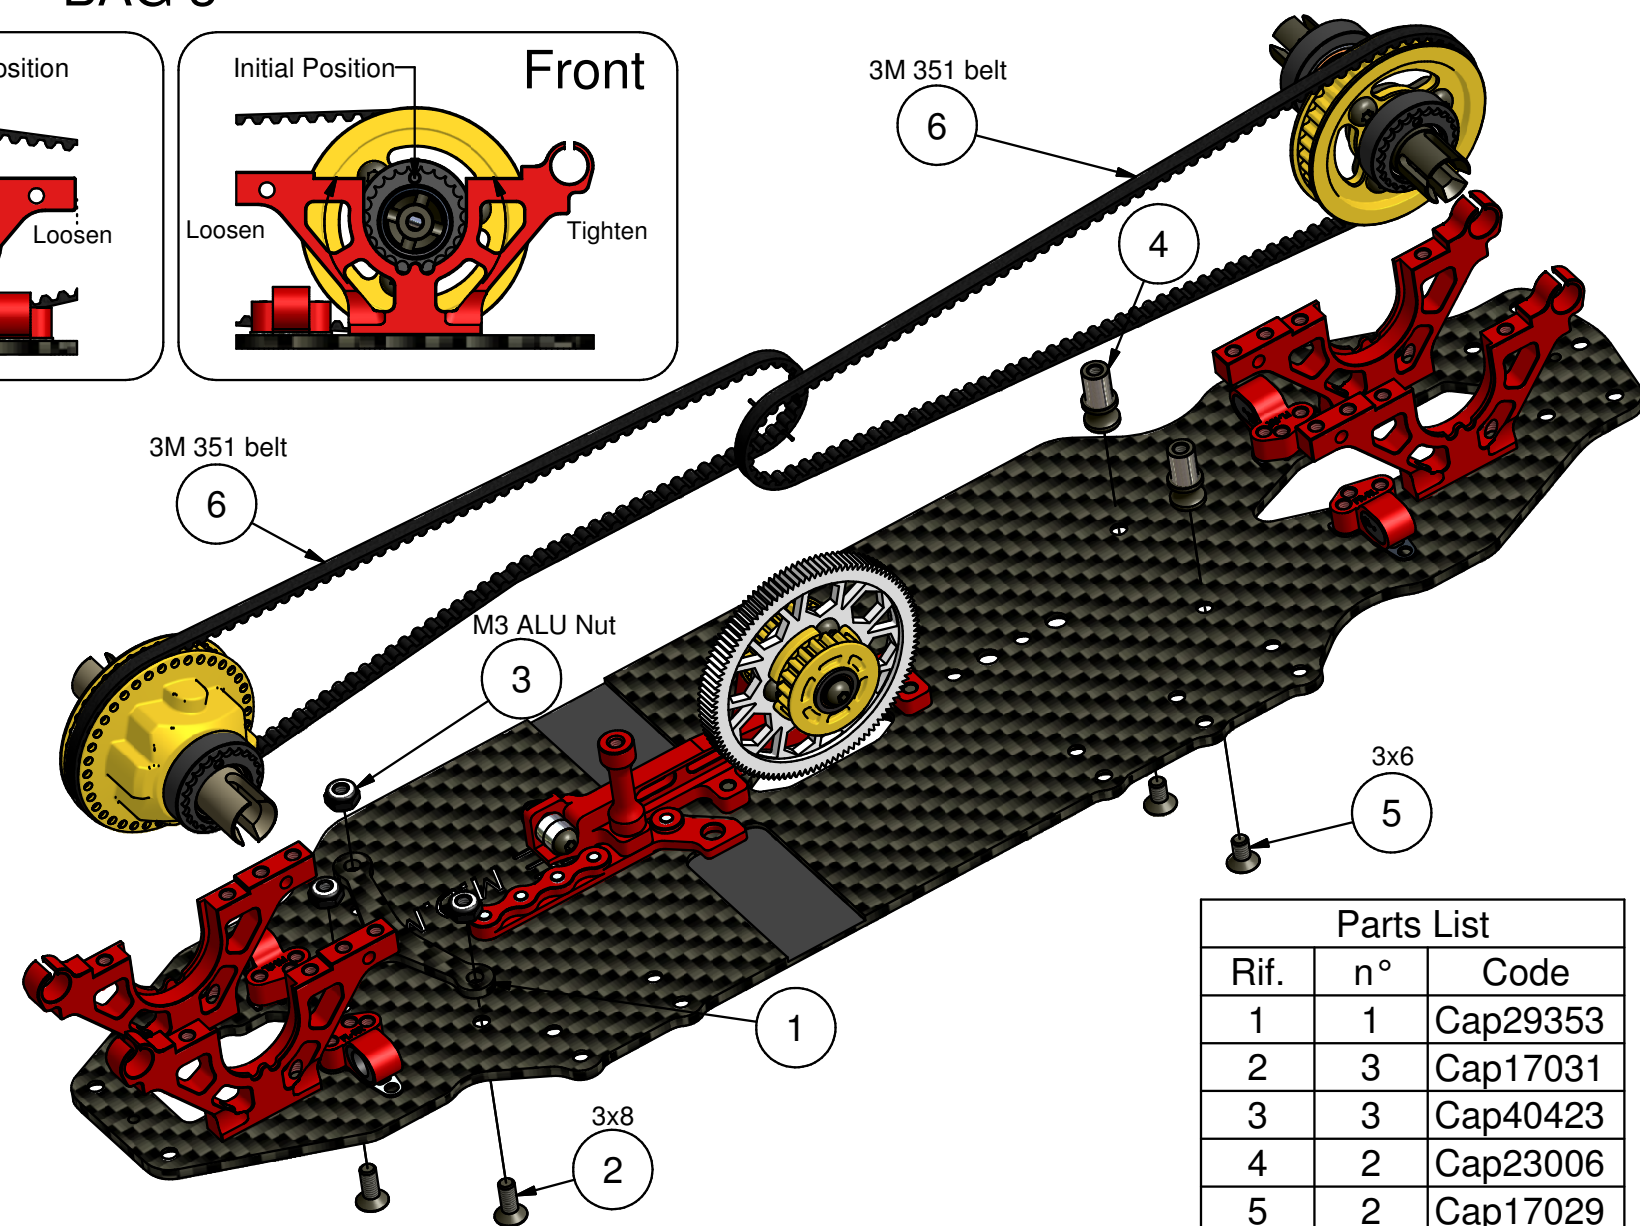

Step 3.2 - Transmission - *Capricorn RC*
BAG 3

Parts List		
Rif.	n°	Code
1	1	Cap29353
2	3	Cap17031
3	3	Cap40423
4	2	Cap23006
5	2	Cap17029
6	2	Cap29351

Made in Italy