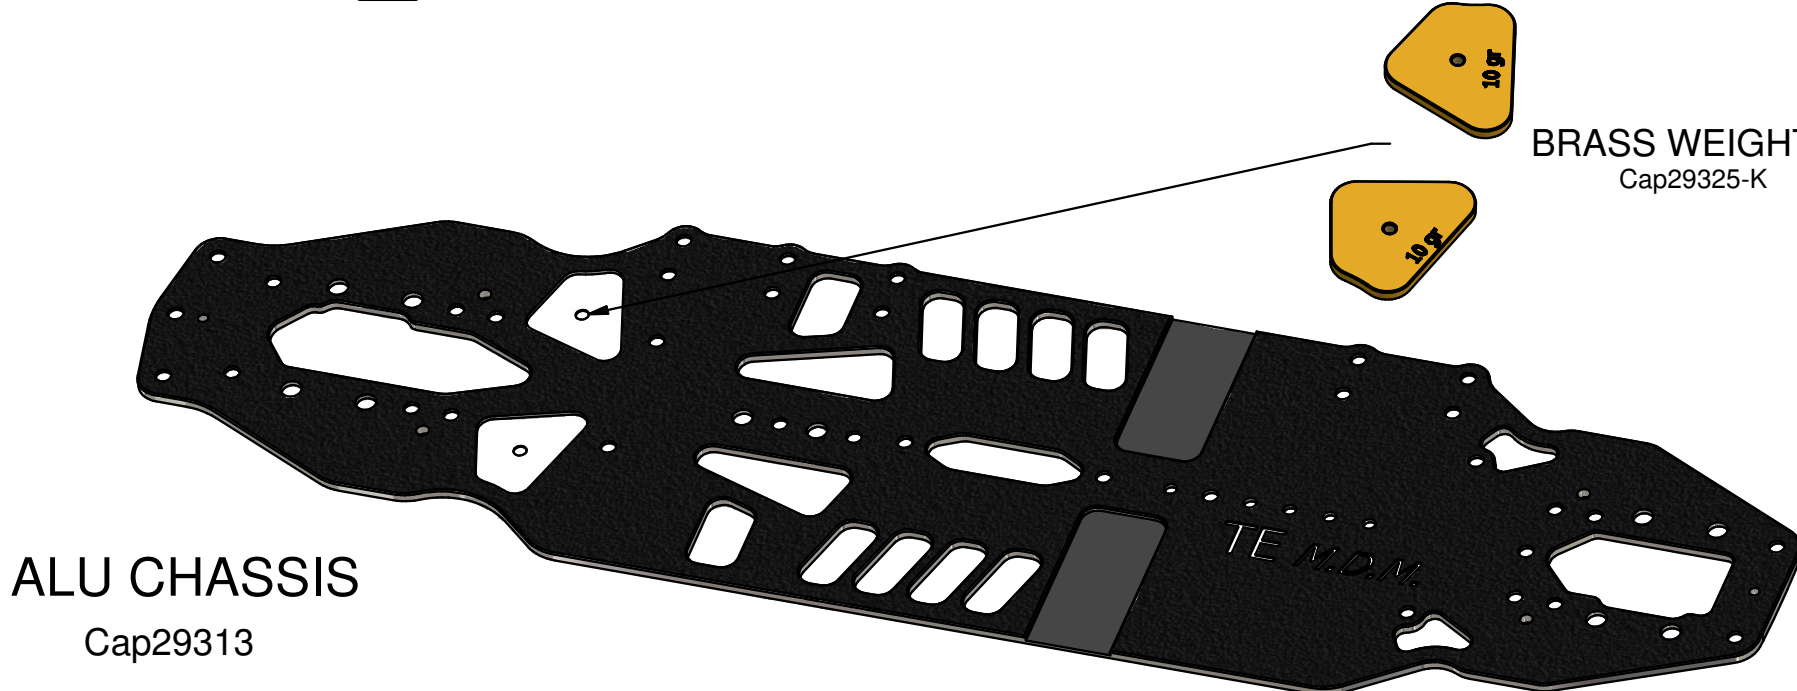

NOTE

OPTION PARTS *Capricorn RC*

ATS Base Shims TOE Angle Change

2,0mm	1,0 degree
1,0mm	1,5 degree

Yes No   Yes No

Race
Track
Name
City / Country
Date

Air Temp. Track Temp.
Qualifying Best LAP Final Position Race Length