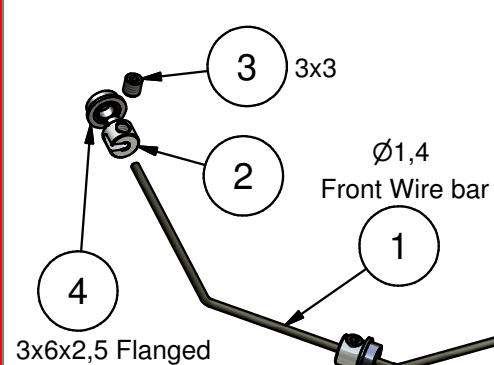

Step 4.1 - Front Arm & Anti Roll Bar - BAG 4

Capricorn RC