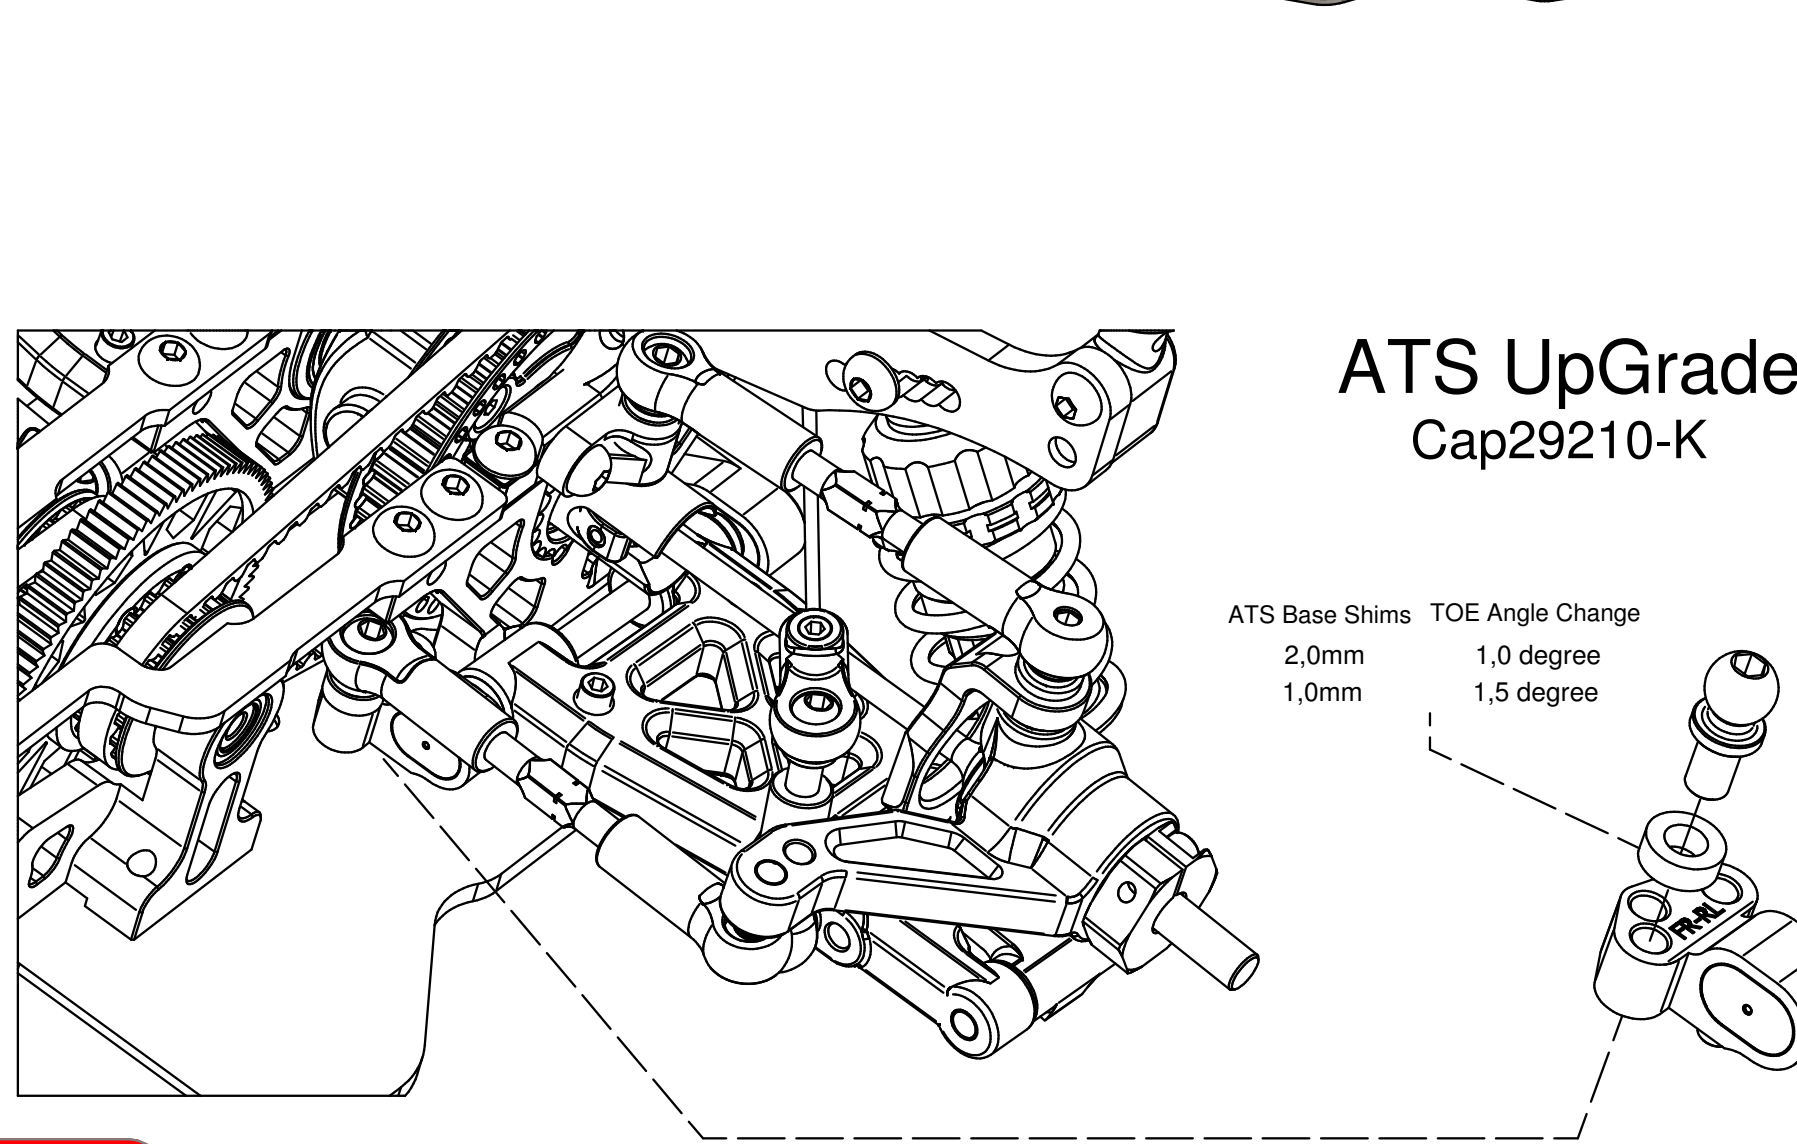

NOTE

OPTION PARTS *Capricorn RC*

ATS Base Shims TOE Angle Change

2,0mm	1,0 degree
1,0mm	1,5 degree

Yes No   Yes No

Race
Track
Name
City / Country
Date

Air Temp. Track Temp.
Qualifying Best LAP Final Position Race Length