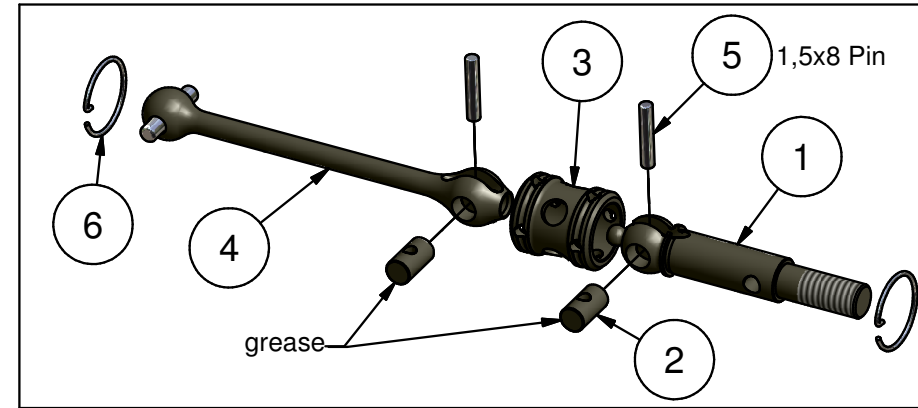

Step 5.0 - Front D.J CVD Block - *Capricorn RC*
BAG 5

Right block view