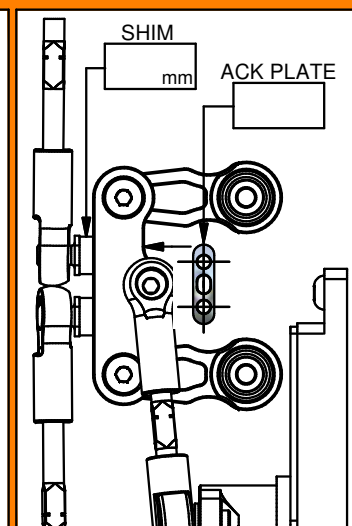

Yes ☐ No ☐ Yes ☐ No ☐

Race
Track
Name
City / Country
Date

Air Temp. Track Temp.
Qualifying Best LAP Final Position Race Length

TRACK CONDITION ☐ Carpet ☐ Asphalt
☐ Technical ☐ Mixed ☐ Fast
TRACTION ☐ Low ☐ Medium ☐ High

FRONT GEAR DIFF. REAR GEAR DIFF.
CST ☐ HIGH ☐ LOW ☐
SPOOL ☐ HIGH ☐ LOW ☐
GEAR NUMBER 2 ☐ 4 ☐

PINION SPUR GEAR
INT. RATIO 1,9 DRIVE RATIO

FRONT OIL HOLE REAR OIL
CST ☐ 2 ☐ 3 ☐ 4 ☐
SPRING

TIRES
RIM
ADDITIVE

SHASSIS TYPE ☐ Carbon ☐ Aluminium ☐ ATS ☐ ATS SHIM ☐