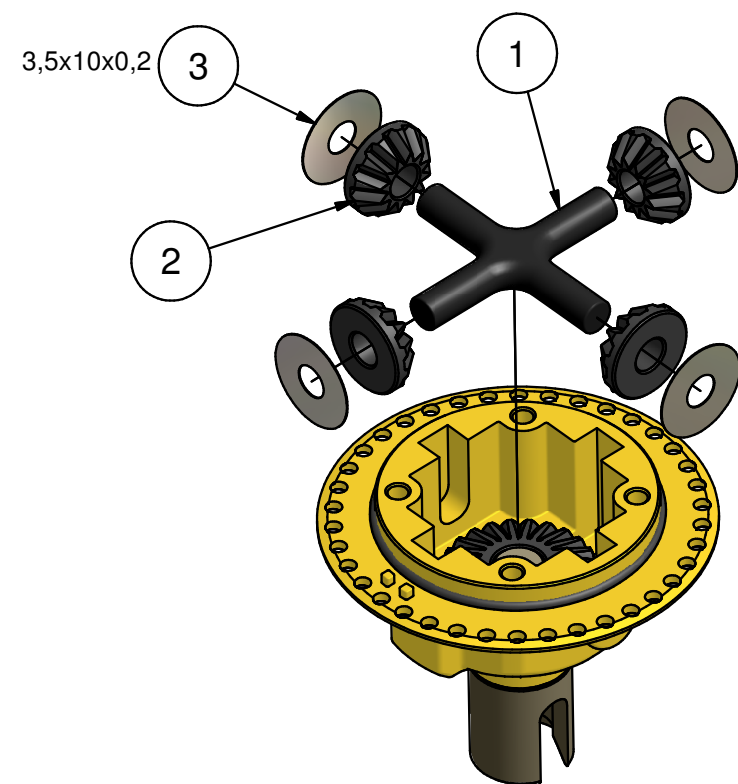

Step 1.2 - Rear Differential - *Capricorn RC*

BAG 1

Parts List		
Rif.	n°	Code
1	1	Cap21110
2	4	Cap21110
3	4	Cap23023

Made in Italy