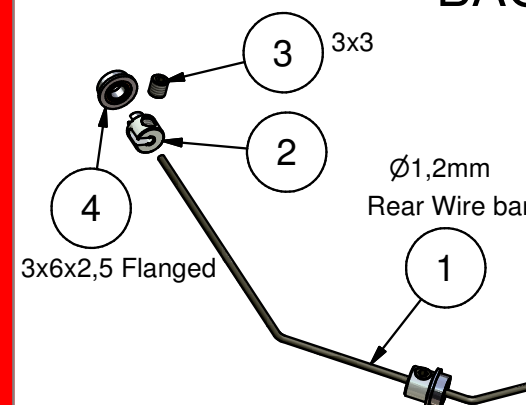

Step 4.2 - Rear Arm & Anti Roll Bar - BAG 4

Capricorn RC