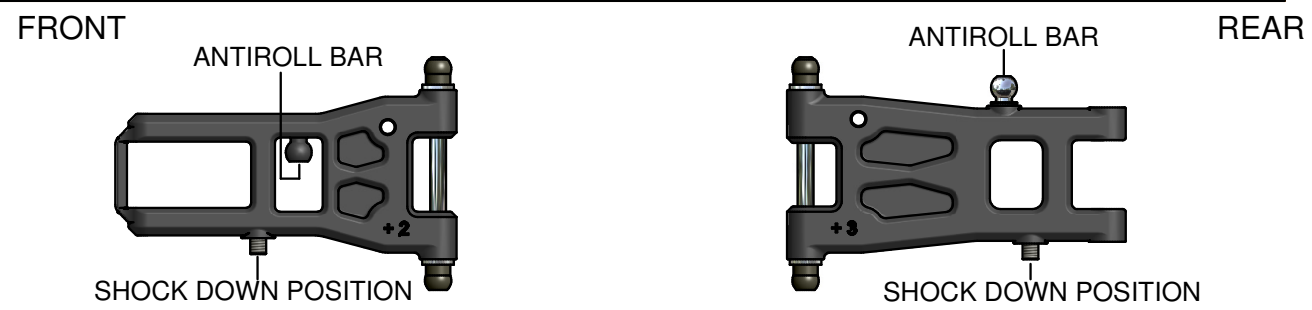

- Default Set-Up Sheet - *Capricorn RC*

Yes ☐	Front	Rear	Yes ☐
No ☒			No ☒

Race

Track

Name

City / Country

Date

Air Temp. Track Temp.

Qualifying Best LAP Final Position Race Length

TRACK CONDITION ☒ Carpet ☐ Asphalt

☐ Technical ☒ Mixed ☐ Fast

TRACTION ☐ Low ☒ Medium ☐ High

FRONT **REAR**

GEAR DIFF. ☐ CST ☒ 3.000 CST

SPOOL ☒ HIGH ☐ LOW ☒ HIGH ☐ LOW

GEAR NUMBER ☐ 2 ☐ 4 ☐ 2 ☒ 4

PINION SPUR GEAR 112

INT. RATIO 1,9 DRIVE RATIO

FRONT **REAR**

OIL 350 CST HOLE ☐ 2 ☒ 3 ☒ 4 ☐ 350 CST

SPRING ORANGE ☐ SPRING ORANGE ☐

TIRES

RIM

ADDITIVE

SHASSIS TYPE ☒ Carbon ☐ Aluminium ☐ ATS ☐ ATS SHIM

CAMBER ☐ 1,5 ☐ 2,0 ☐