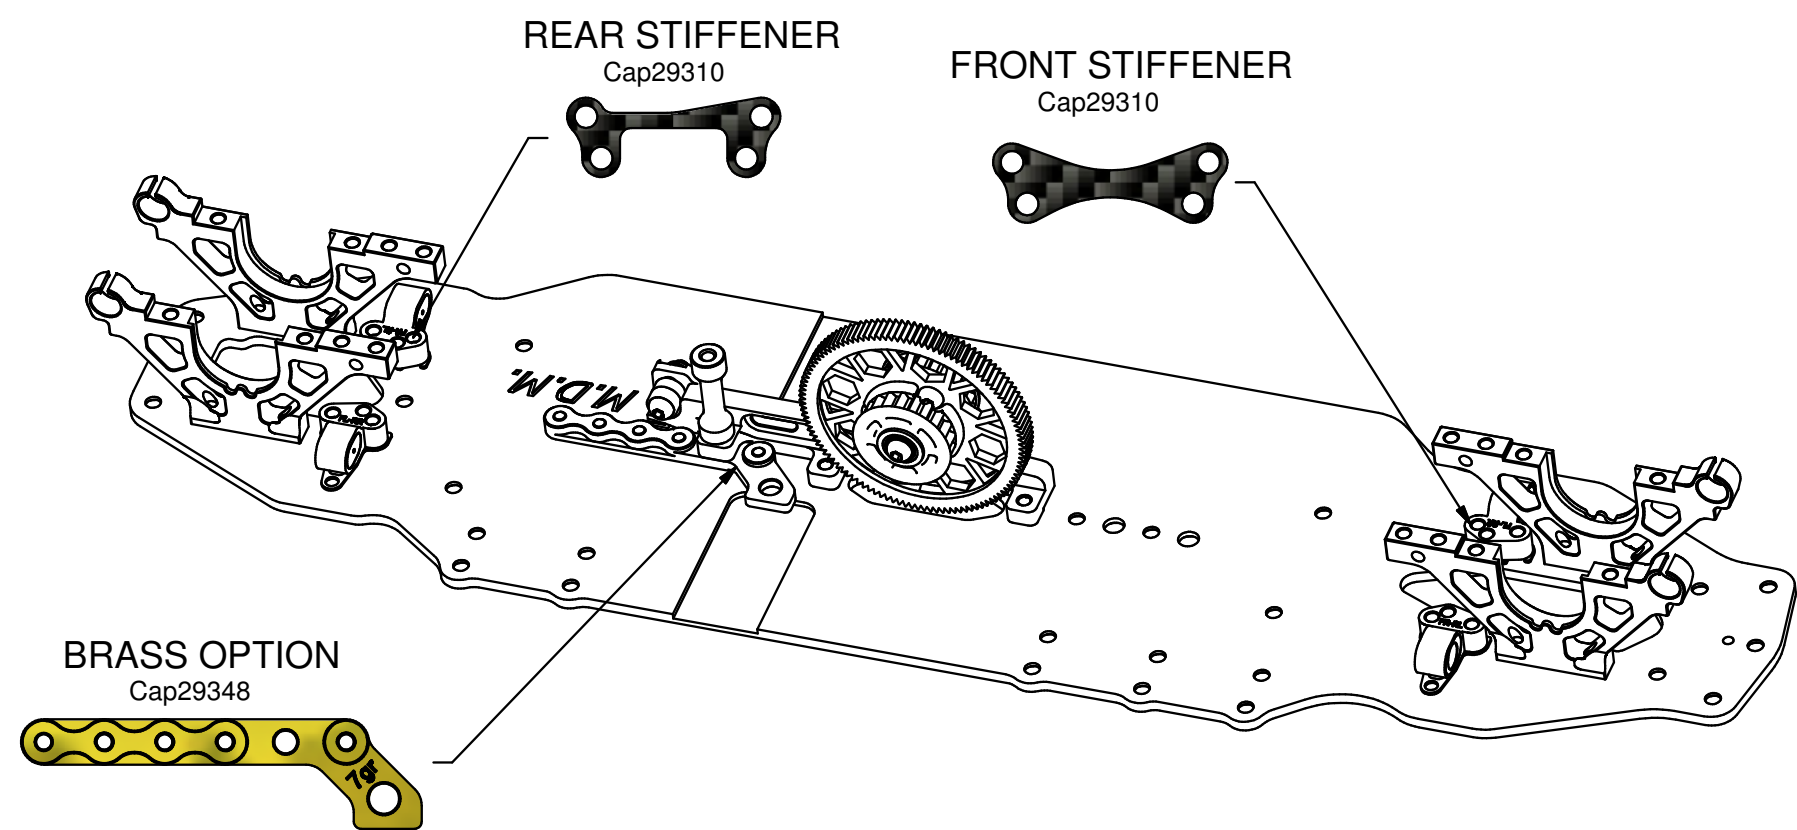

NOTE

OPTION PARTS *Capricorn RC*

ATS Base Shims TOE Angle Change

2,0mm	1,0 degree
1,0mm	1,5 degree

Yes No   Yes No

Race
Track
Name
City / Country
Date

Air Temp. Track Temp.
Qualifying Best LAP Final Position Race Length