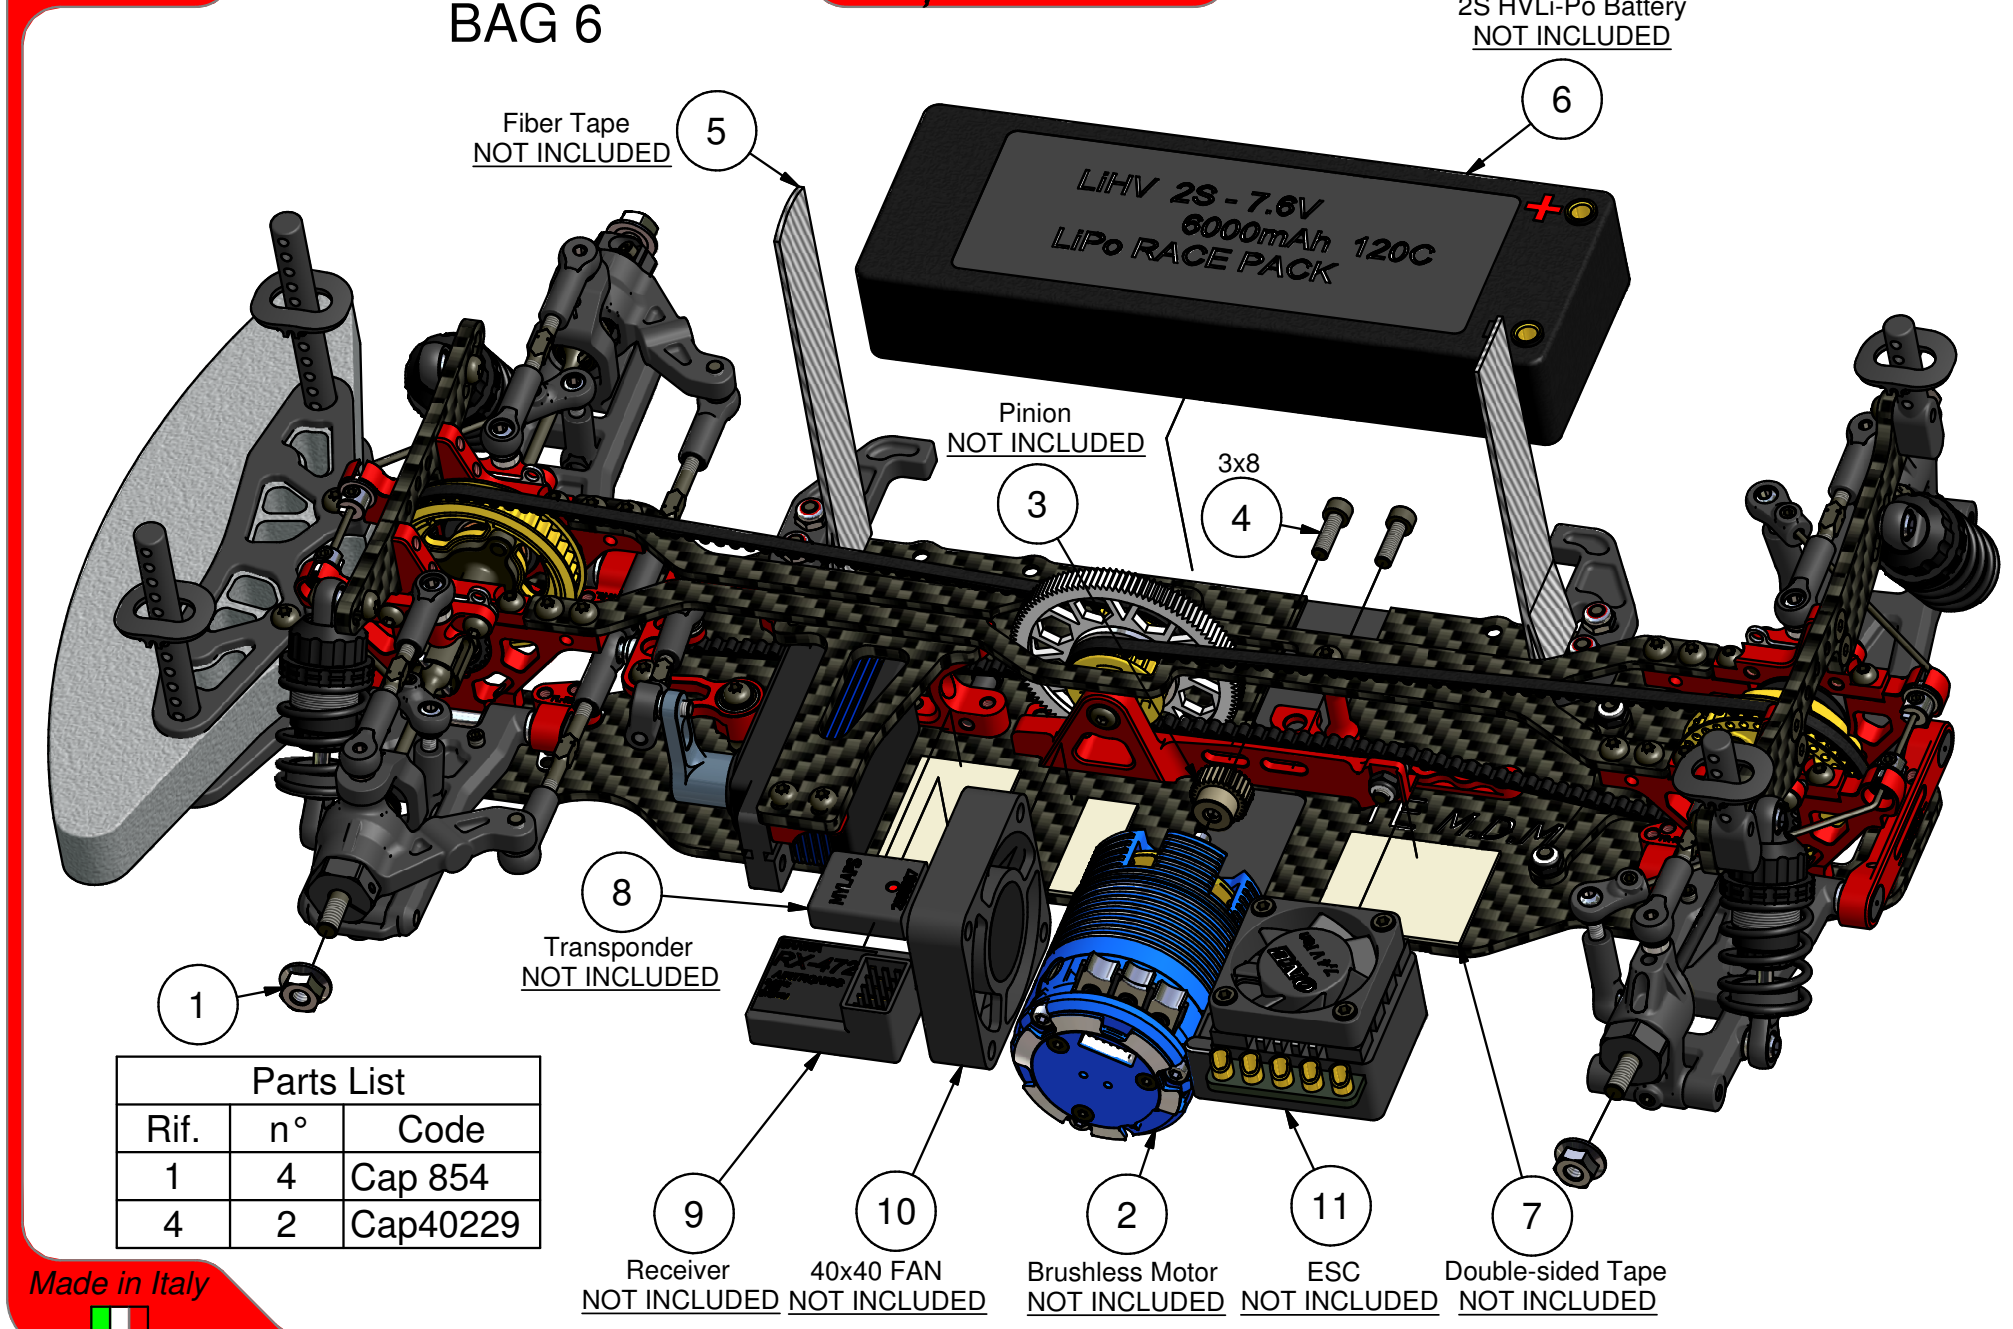

Step 6.3 - Electronics - *Capricorn RC*

- Electronics -
- BAG 6

Rif.	n°	Code
1	4	Cap 854
4	2	Cap40229

Made in Italy