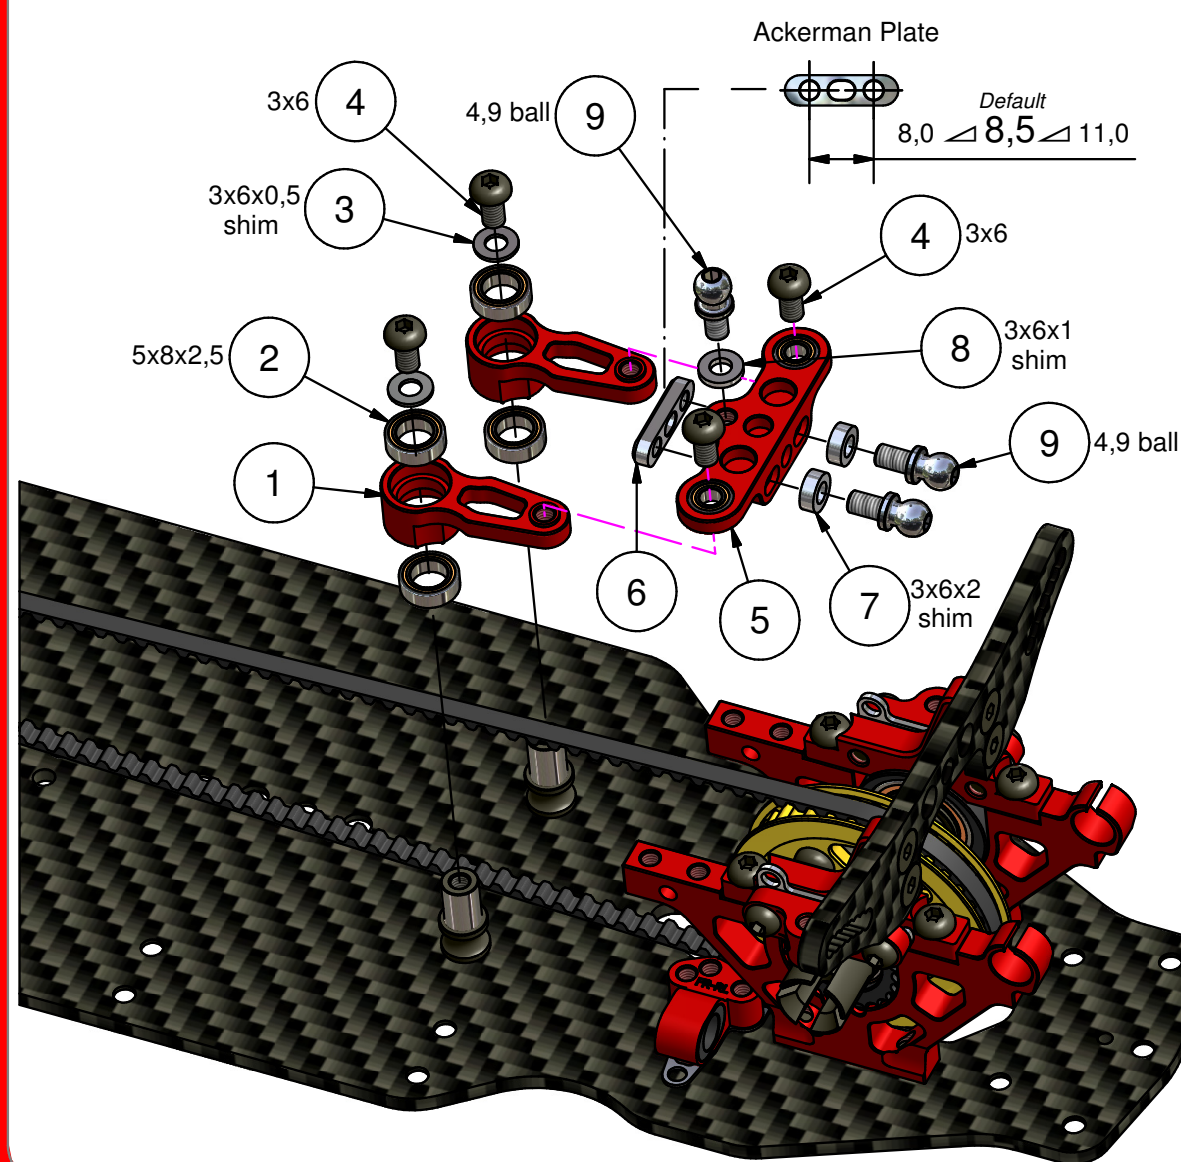

Step 3.4 - Steering System - *Capricorn RC*
BAG 3

Parts List		
Rif.	n°	Code
1	2	Cap20014
2	4	Cap16019
3	2	Cap22020
4	4	Cap17030
5	1	Cap29230
6	1	Cap20029-8,5
7	2	Cap22015
8	1	Cap22021
9	3	Cap22100-N

Made in Italy