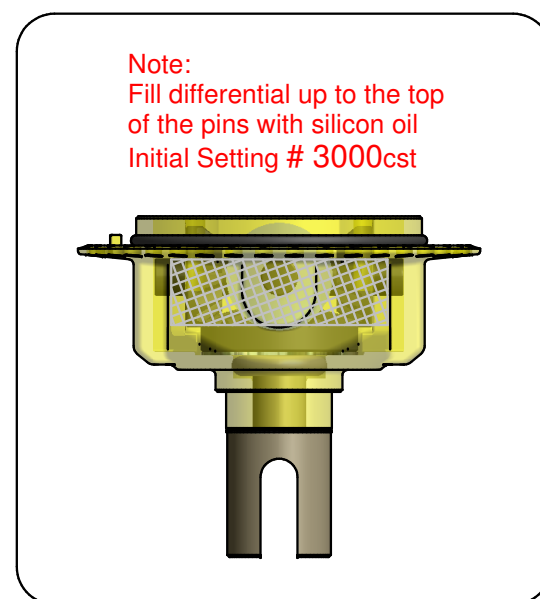

Step 1.2 - Rear Differential - *Capricorn RC*

BAG 1

Parts List		
Rif.	n°	Code
1	1	Cap21110
2	4	Cap21110
3	4	Cap23023

Made in Italy