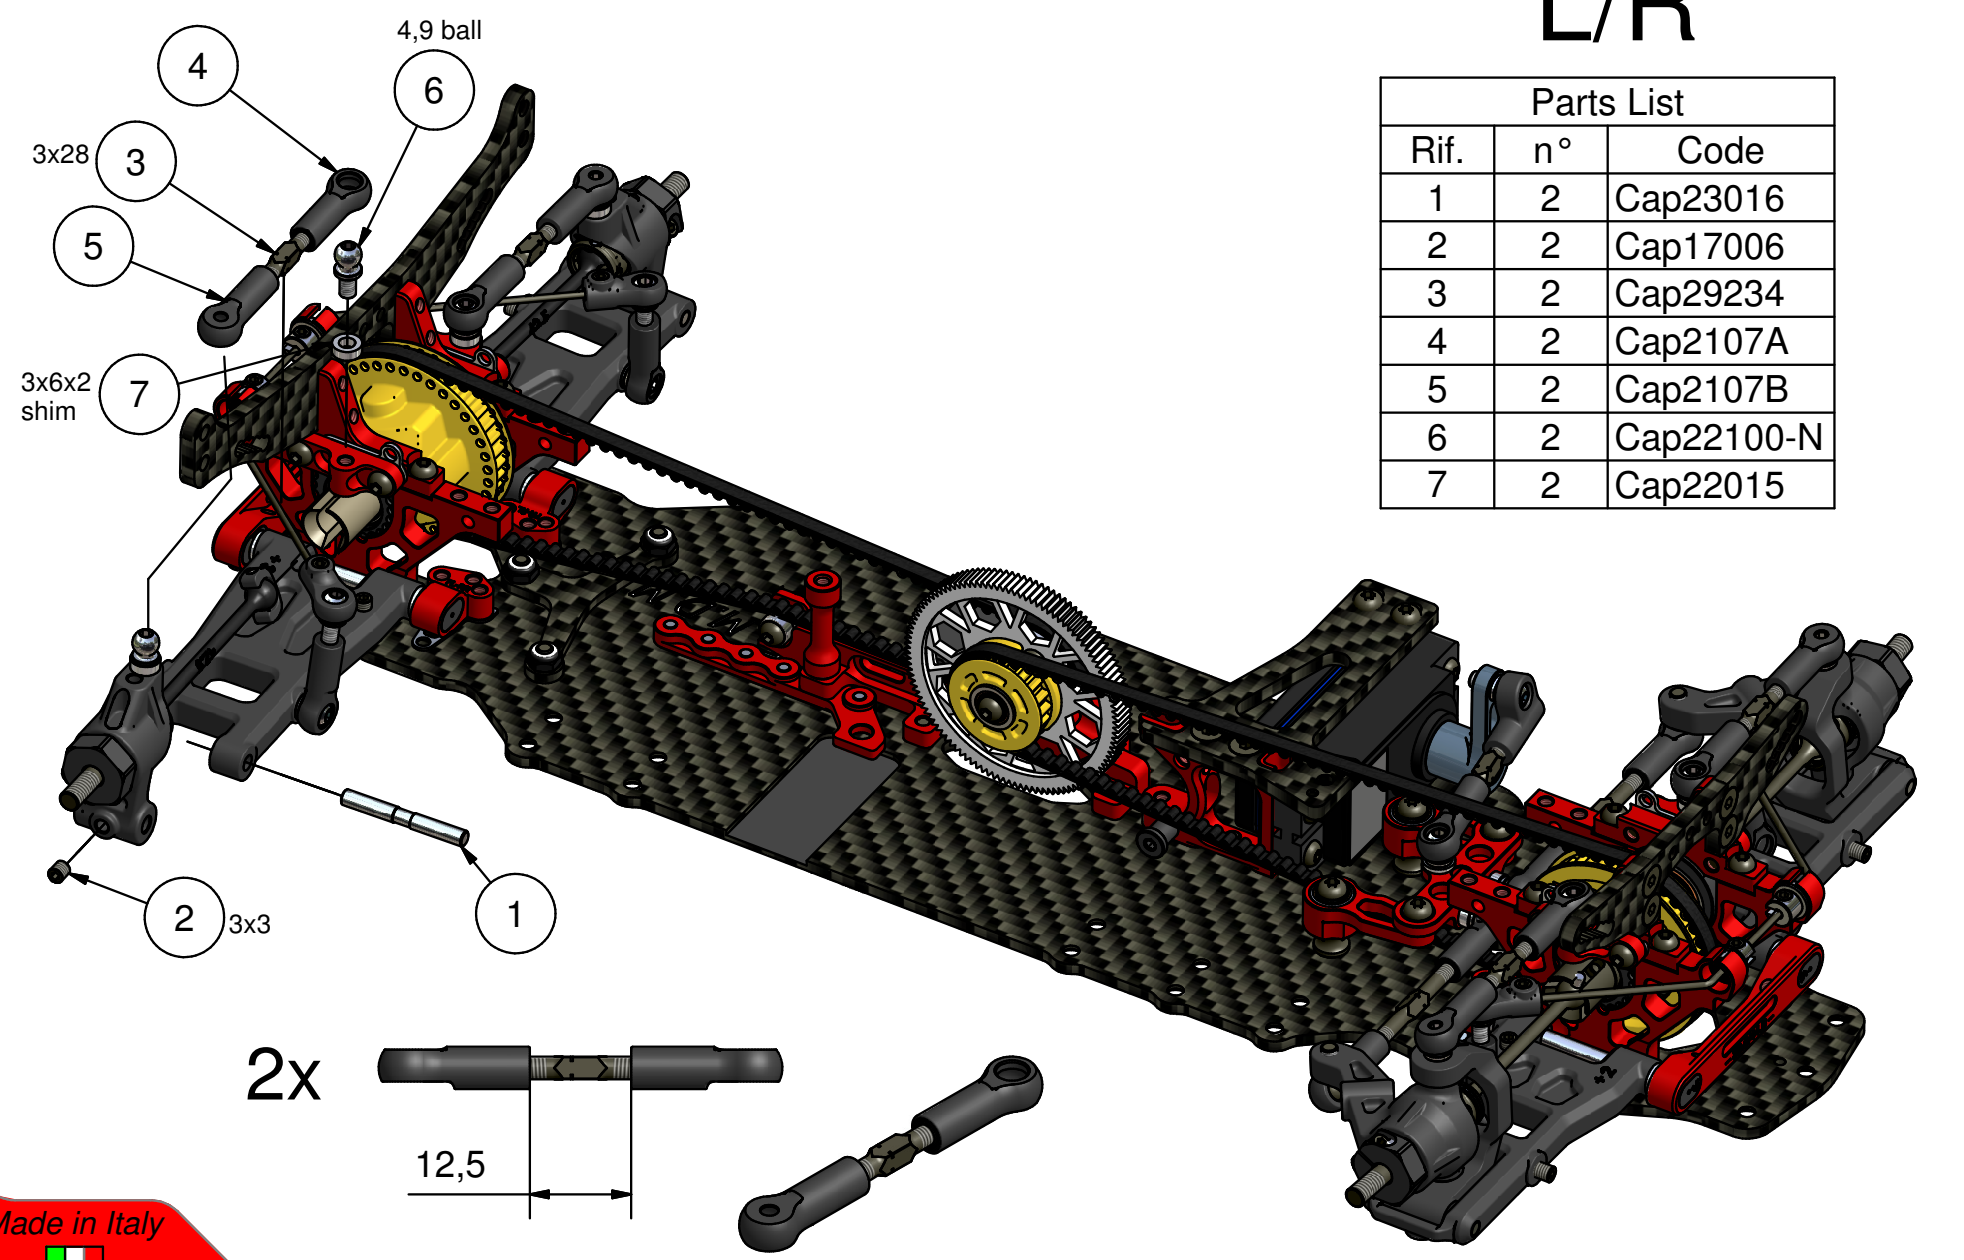

Step 5.3 - Rear Suspension - *Capricorn RC*
BAG 5

L/R

Parts List		
Rif.	n°	Code
1	2	Cap23016
2	2	Cap17006
3	2	Cap29234
4	2	Cap2107A
5	2	Cap2107B
6	2	Cap22100-N
7	2	Cap22015