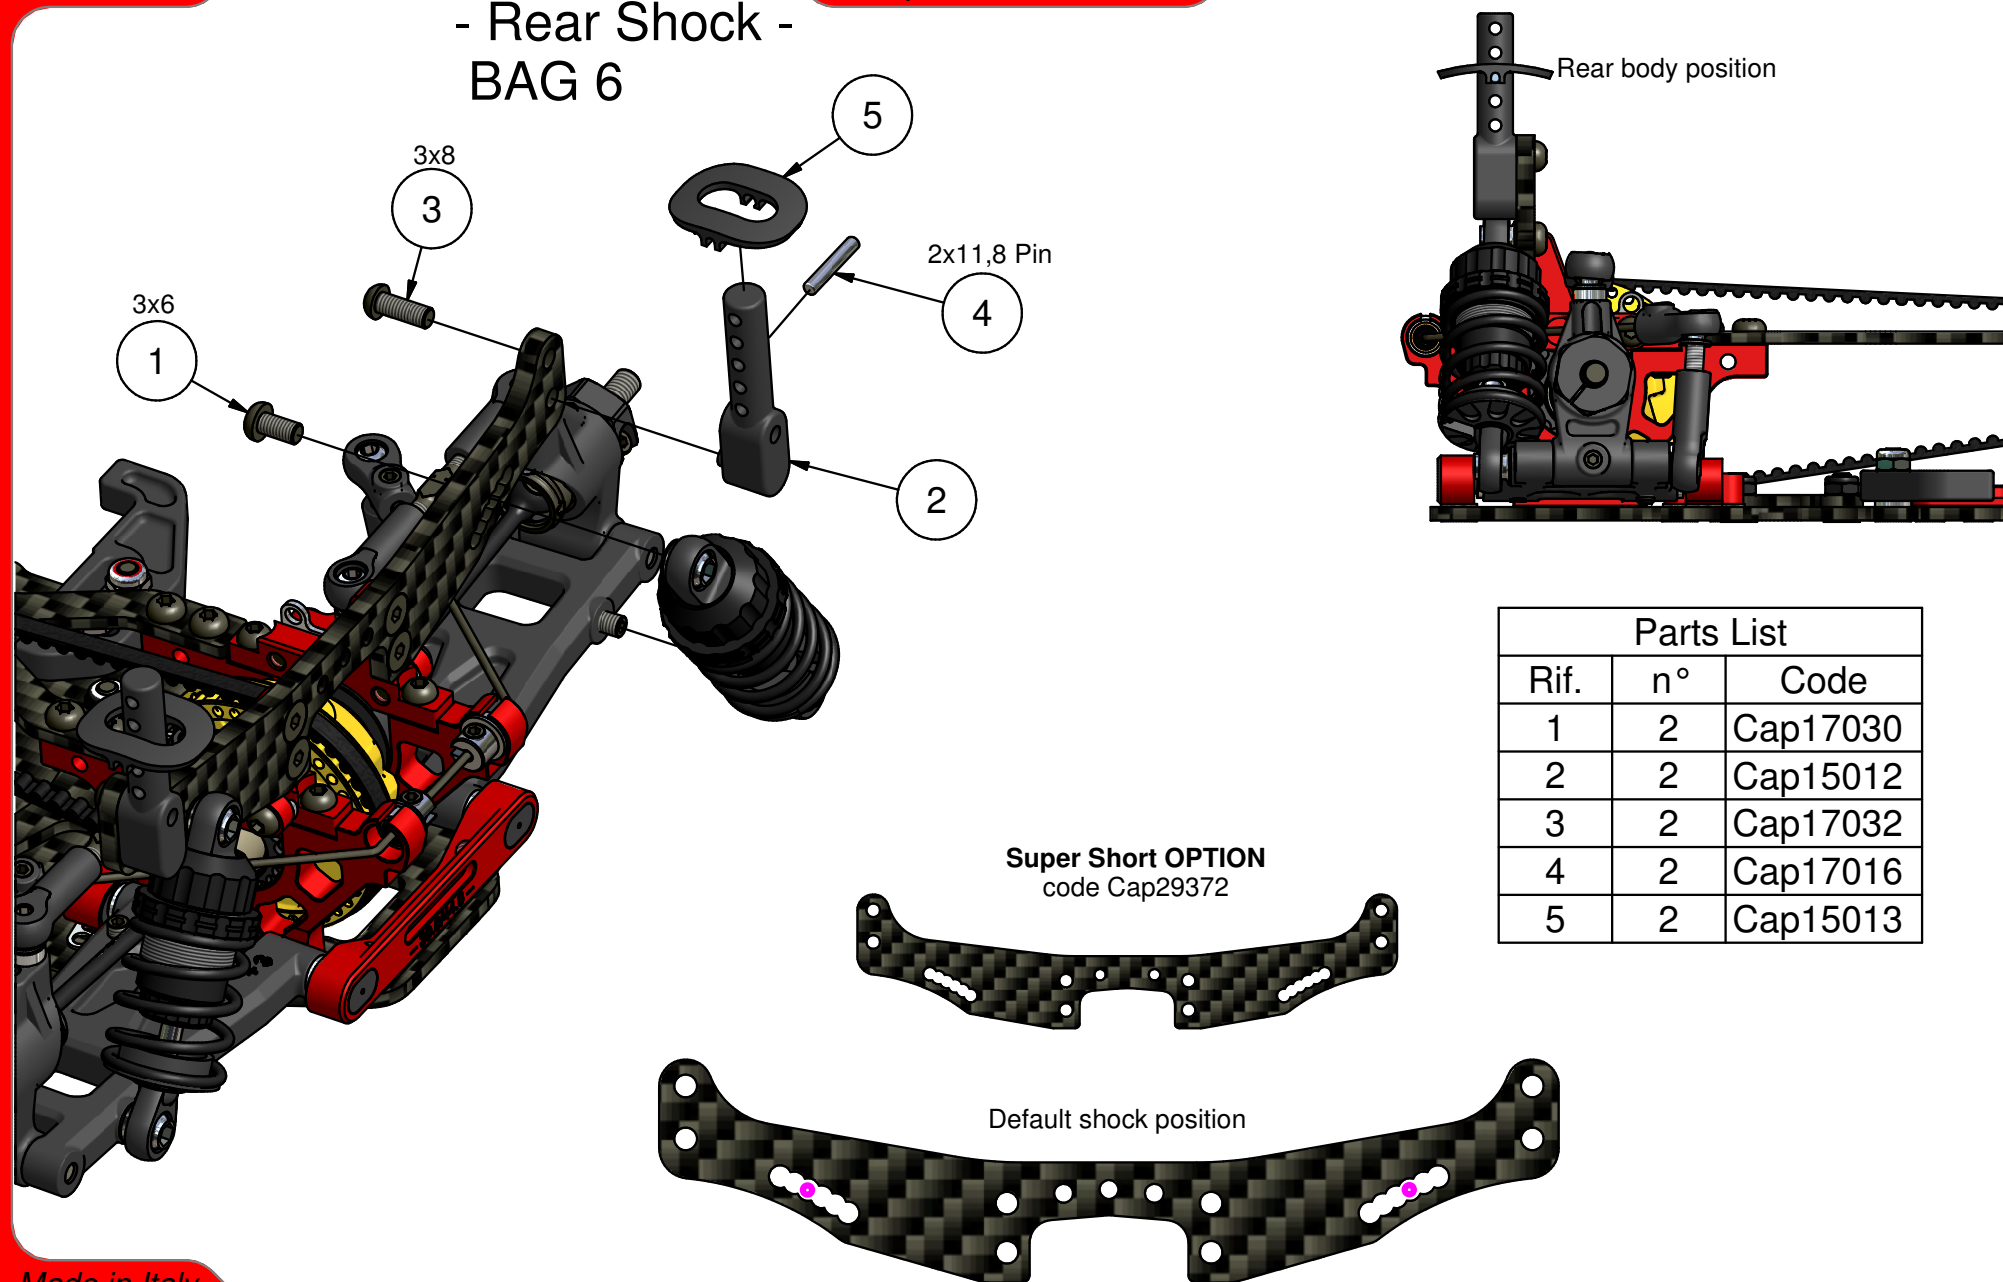

Step 6.2 - Body Holder - *Capricorn RC*

- Rear Shock -
- BAG 6

Rif.	n°	Code
1	2	Cap17030
2	2	Cap15012
3	2	Cap17032
4	2	Cap17016
5	2	Cap15013

Made in Italy