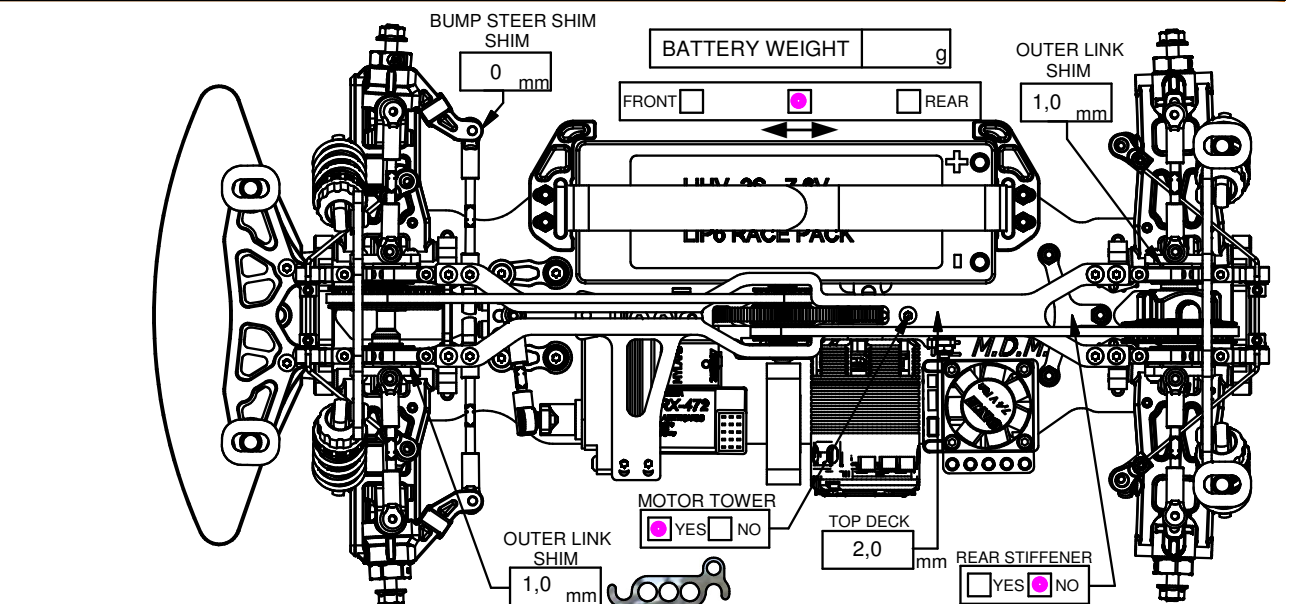

NOTE

OPTION PARTS *Capricorn RC*

ATS Base Shims TOE Angle Change

2,0mm	1,0 degree
1,0mm	1,5 degree

Yes No   Yes No

Race
Track
Name
City / Country
Date

Air Temp. Track Temp.
Qualifying Best LAP Final Position Race Length