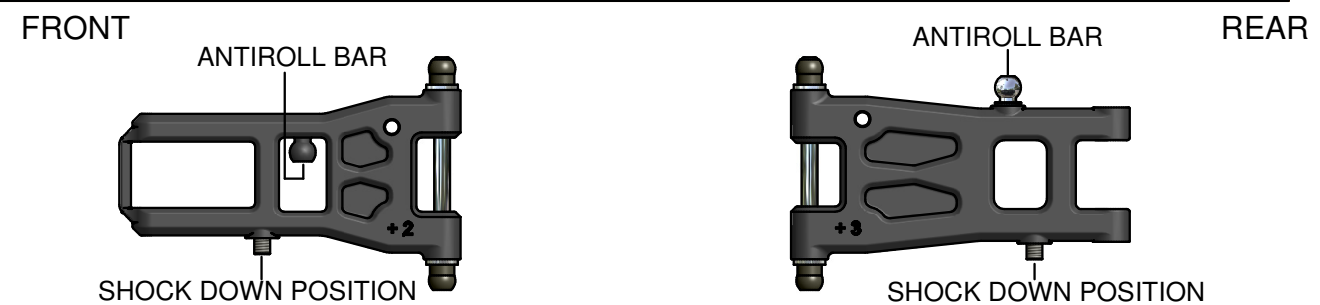

Yes ☐ No ☐ Yes ☐ No ☐

Race
Track
Name
City / Country
Date

Air Temp. Track Temp.
Qualifying Best LAP Final Position Race Length

TRACK CONDITION ☐ Carpet ☐ Asphalt
☐ Technical ☐ Mixed ☐ Fast
TRACTION ☐ Low ☐ Medium ☐ High

FRONT GEAR DIFF. REAR GEAR DIFF.
CST ☐ HIGH ☐ LOW ☐
SPOOL ☐ HIGH ☐ LOW ☐
GEAR NUMBER 2 ☐ 4 ☐

PINION SPUR GEAR
INT. RATIO 1,9 DRIVE RATIO

FRONT OIL HOLE REAR OIL
CST ☐ 2 ☐ 3 ☐ 4 ☐
SPRING

TIRES
RIM
ADDITIVE

SHASSIS TYPE ☐ Carbon ☐ Aluminium ☐ ATS ☐ ATS SHIM ☐