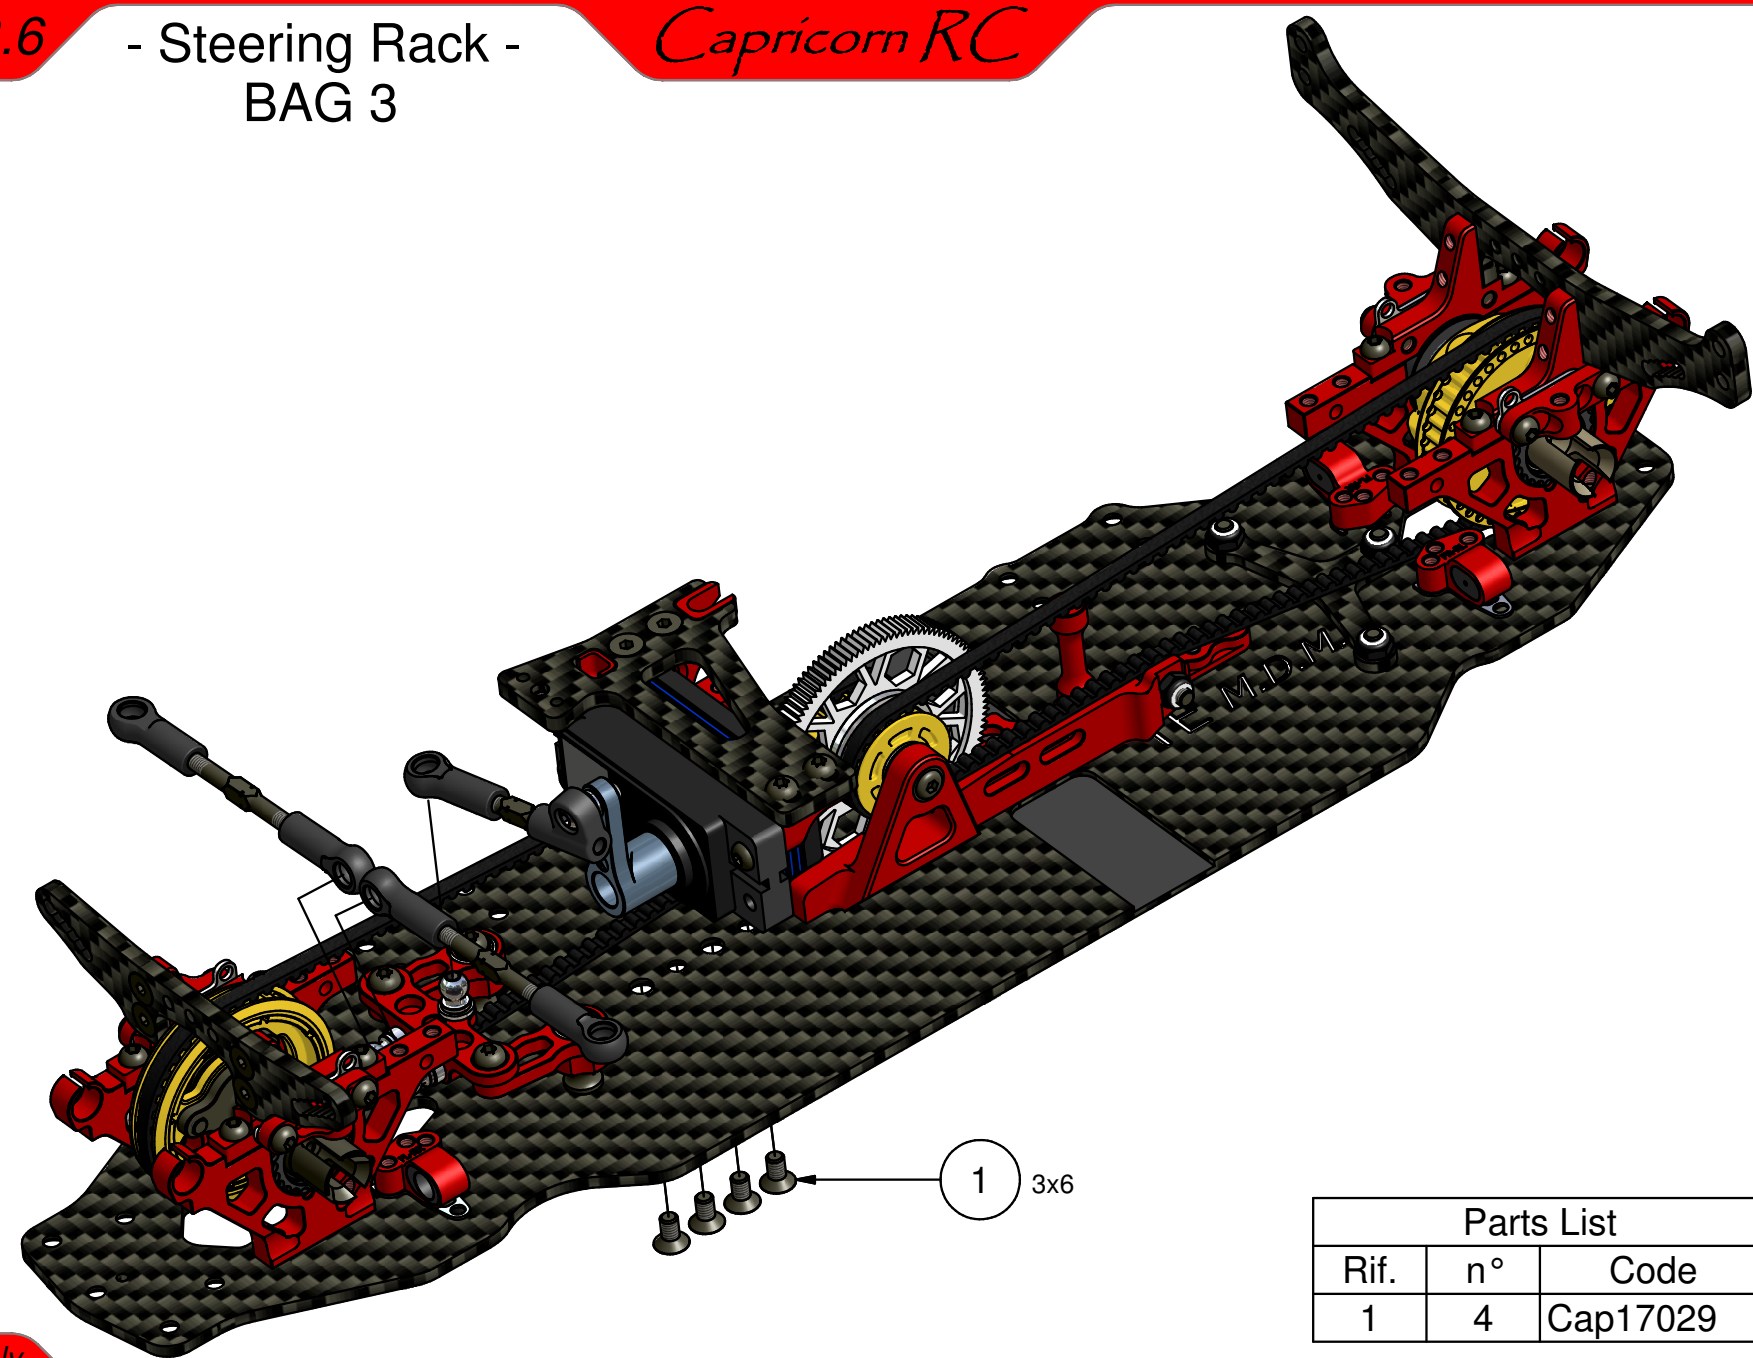

Step 3.6 - Steering Rack - BAG 3

Capricorn RC

Parts List		
Rif.	n°	Code
1	4	Cap17029

Made in Italy