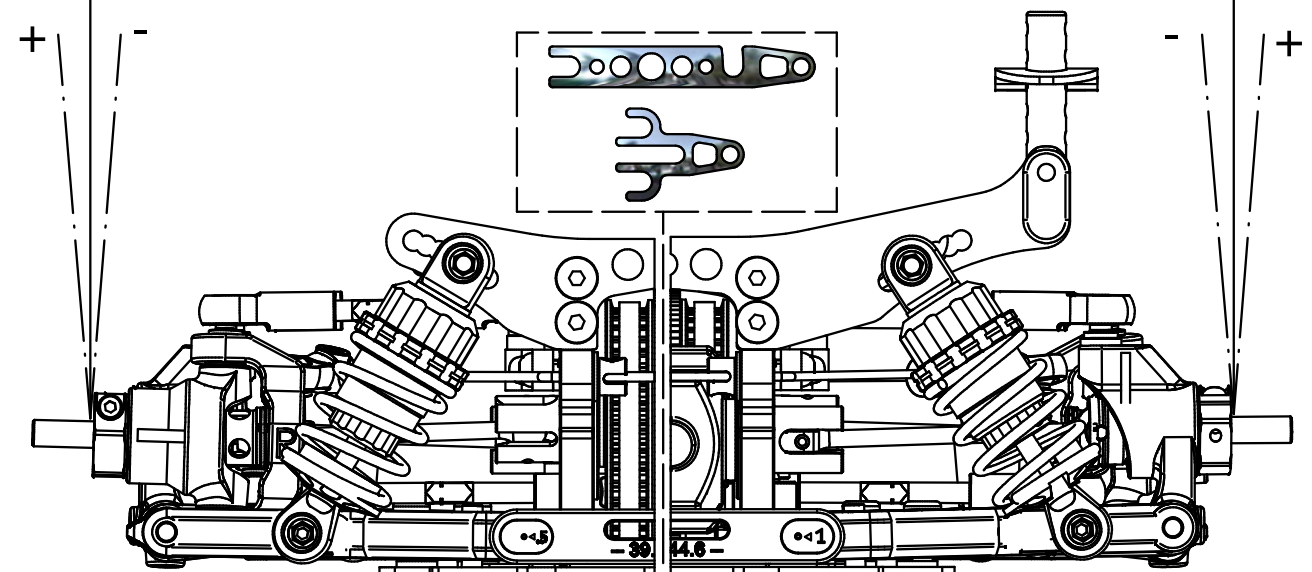

NOTE

OPTION PARTS *Capricorn RC*

ATS Base Shims TOE Angle Change

2,0mm	1,0 degree
1,0mm	1,5 degree

Yes No   Yes No

Race
Track
Name
City / Country
Date

Air Temp. Track Temp.
Qualifying Best LAP Final Position Race Length