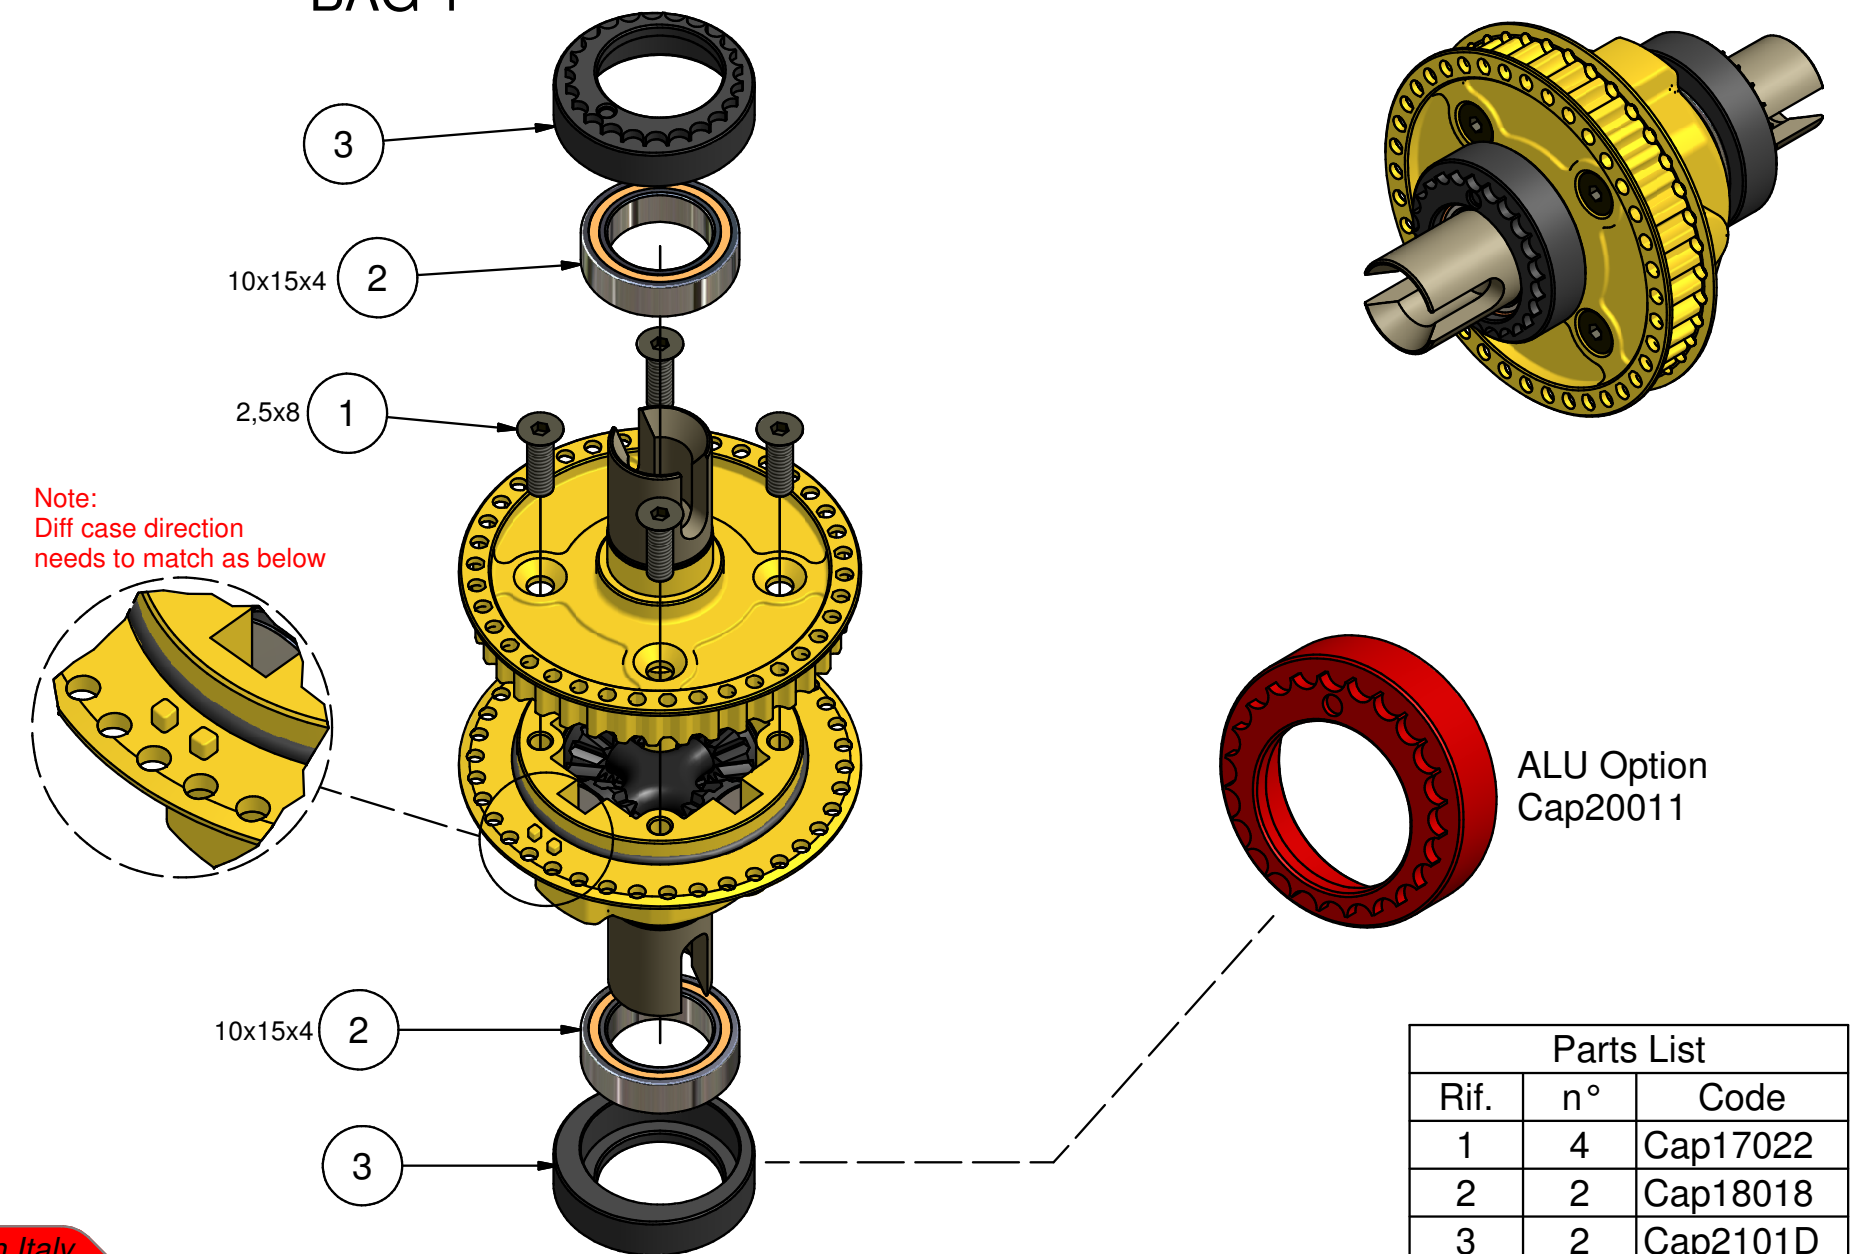

Made in Italy

Step 1.1 - Rear Differential - *Capricorn RC*

BAG 1

Parts List		
Rif.	n°	Code
1	1	Cap2102E
2	1	Cap22001
3	1	Cap24003
4	1	Cap23024
5	1	Cap17015
6	1	Cap21110

Parts List		
Rif.	n°	Code
1	1	Cap2102E
2	1	Cap22001
3	1	Cap24003
4	1	Cap23024
5	1	Cap17015
6	1	Cap21110
7	1	Cap24005

Made in Italy

Step 1.2 - Rear Differential - *Capricorn RC*

BAG 1

Parts List		
Rif.	n°	Code
1	1	Cap21110
2	4	Cap21110
3	4	Cap23023

Made in Italy

Step 1.3 - Rear Differential - *Capricorn RC*

BAG 1

Parts List		
Rif.	n°	Code
1	4	Cap17022
2	2	Cap18018
3	2	Cap2101D

Made in Italy

Step 2.0 V4 Short Big Bore - Shock Damper - BAG 2 *Capricorn RC*

4x

Rif.	n°	Code
1	1	Cap18514
2	1	Cap20019
3	1	Cap18026
4	1	Cap18513
5	1	Cap29252
6	1	Cap18505
7	1	Cap18502
8	1	Cap14042KS
9	1	Cap29148-6
10	1	Cap29331
11	1	Cap16085-B

Made in Italy

Step 3.0 - Main Transmission - BAG 3 *Capricorn RC*

Parts List

Rif.	n°	Code
1	1	Cap29357
2	1	Cap29347
3	1	Cap17034
4	1	Cap17026
5	2	Cap29209
6	1	Cap22023
7	1	Cap40423
8	1	Cap29368
9	2	Cap16019
10	1	Cap29112W
11	1	Cap29369F
12	3	Cap18021
13	2	Cap29369P
14	2	Cap18082
15	1	Cap 2235