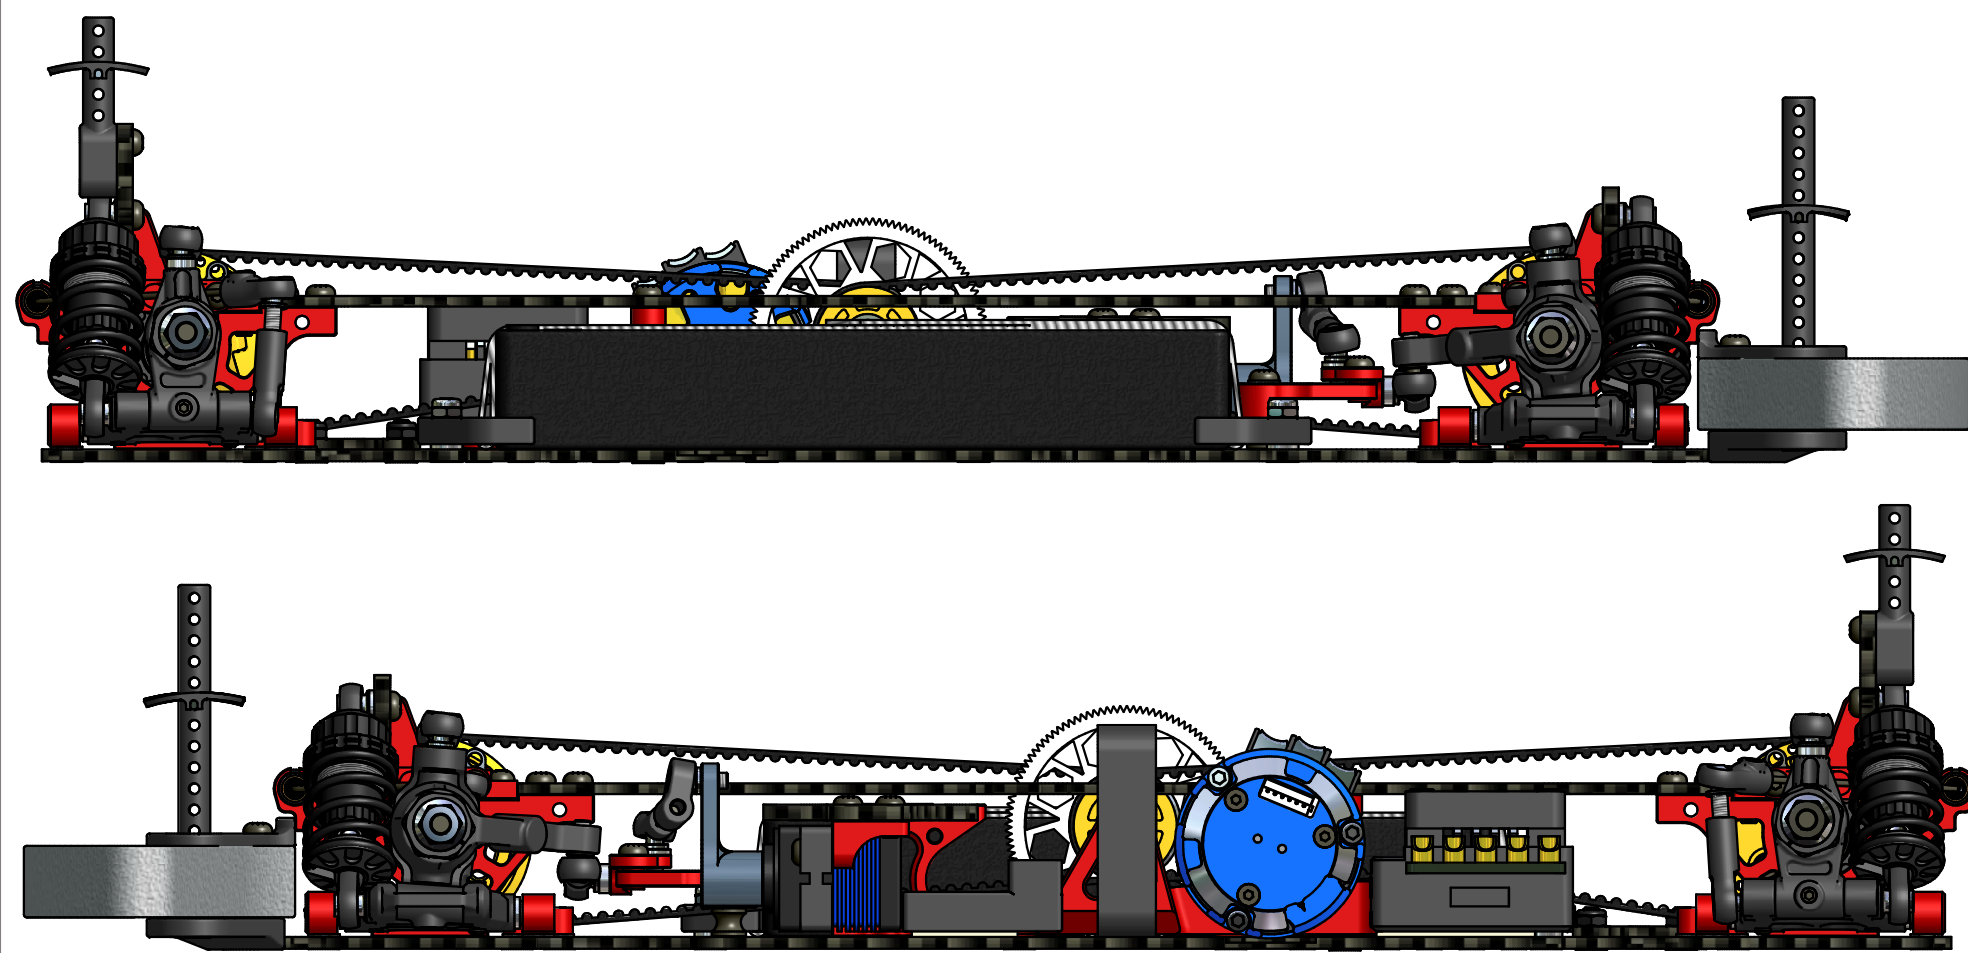

- Final Assembly View - *Capricorn RC*

Made in Italy

- Gear RATIO - *Capricorn RC*