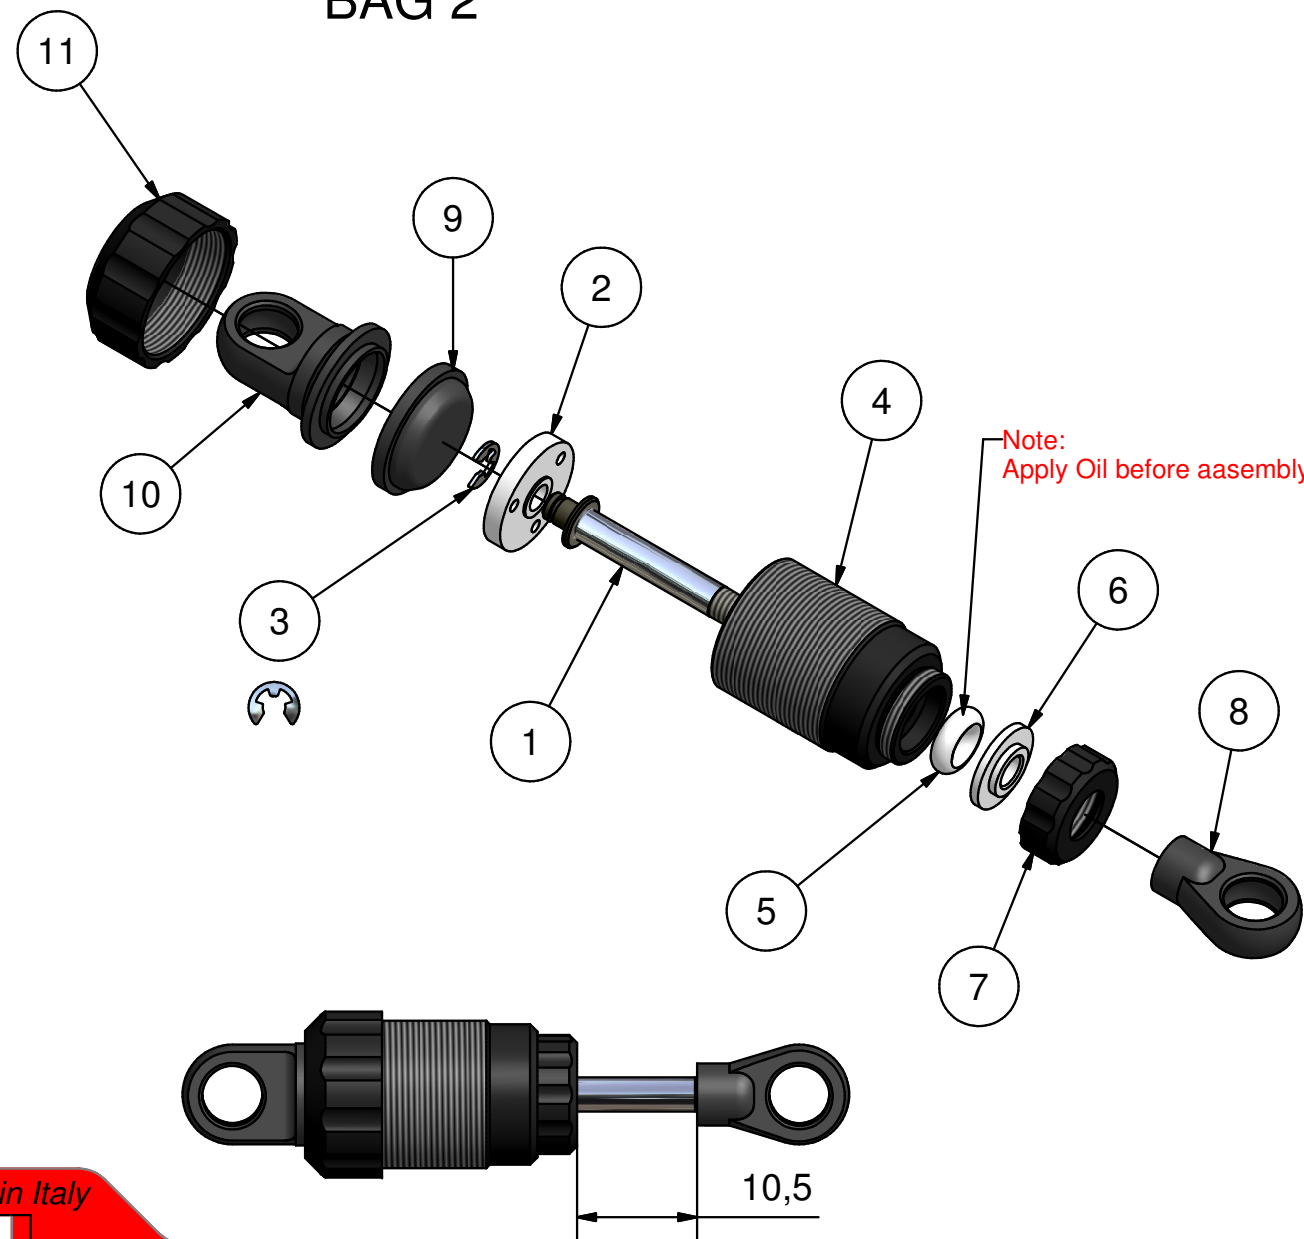

Made in Italy

Step 1.2 - Rear Differential - *Capricorn RC*

BAG 1

Parts List		
Rif.	n°	Code
1	1	Cap21110
2	4	Cap21110
3	4	Cap23023

Made in Italy

Step 1.3 - Rear Differential - *Capricorn RC*

BAG 1

Parts List		
Rif.	n°	Code
1	4	Cap17022
2	2	Cap18018
3	2	Cap2101D

Made in Italy

Step 2.0 V4 Short Big Bore - Shock Damper - BAG 2 *Capricorn RC*

4x

Rif.	n°	Code
1	1	Cap18514
2	1	Cap20019
3	1	Cap18026
4	1	Cap18513
5	1	Cap29252
6	1	Cap18505
7	1	Cap18502
8	1	Cap14042KS
9	1	Cap29148-6
10	1	Cap29331
11	1	Cap16085-B