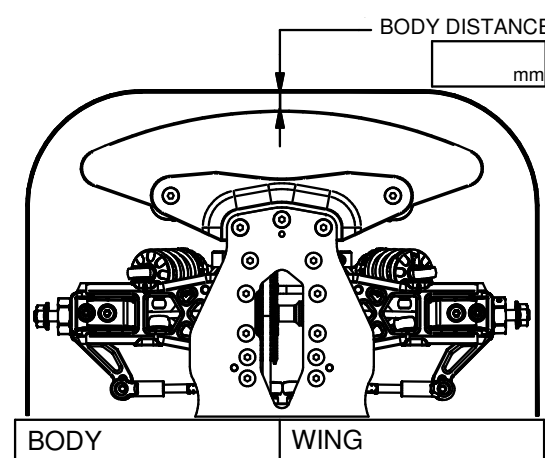

Yes ☐ No ☐ Yes ☐ No ☐

Race
Track
Name
City / Country
Date

Air Temp. Track Temp.
Qualifying Best LAP Final Position Race Length

TRACK CONDITION ☐ Carpet ☐ Asphalt
☐ Technical ☐ Mixed ☐ Fast
TRACTION ☐ Low ☐ Medium ☐ High

FRONT GEAR DIFF. REAR GEAR DIFF.
CST ☐ HIGH ☐ LOW ☐
SPOOL ☐ HIGH ☐ LOW ☐
GEAR NUMBER 2 ☐ 4 ☐

PINION SPUR GEAR
INT. RATIO 1,9 DRIVE RATIO

FRONT OIL HOLE REAR OIL
CST ☐ 2 ☐ 3 ☐ 4 ☐
SPRING

TIRES
RIM
ADDITIVE

SHASSIS TYPE ☐ Carbon ☐ Aluminium ☐ ATS ☐ ATS SHIM ☐