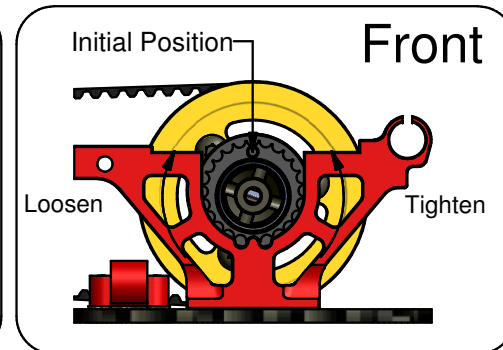

Step 3.2 - Transmission - *Capricorn RC*
BAG 3

Parts List		
Rif.	n°	Code
1	1	Cap29353
2	3	Cap17031
3	3	Cap40423
4	2	Cap23006
5	2	Cap17029
6	2	Cap29351

Made in Italy