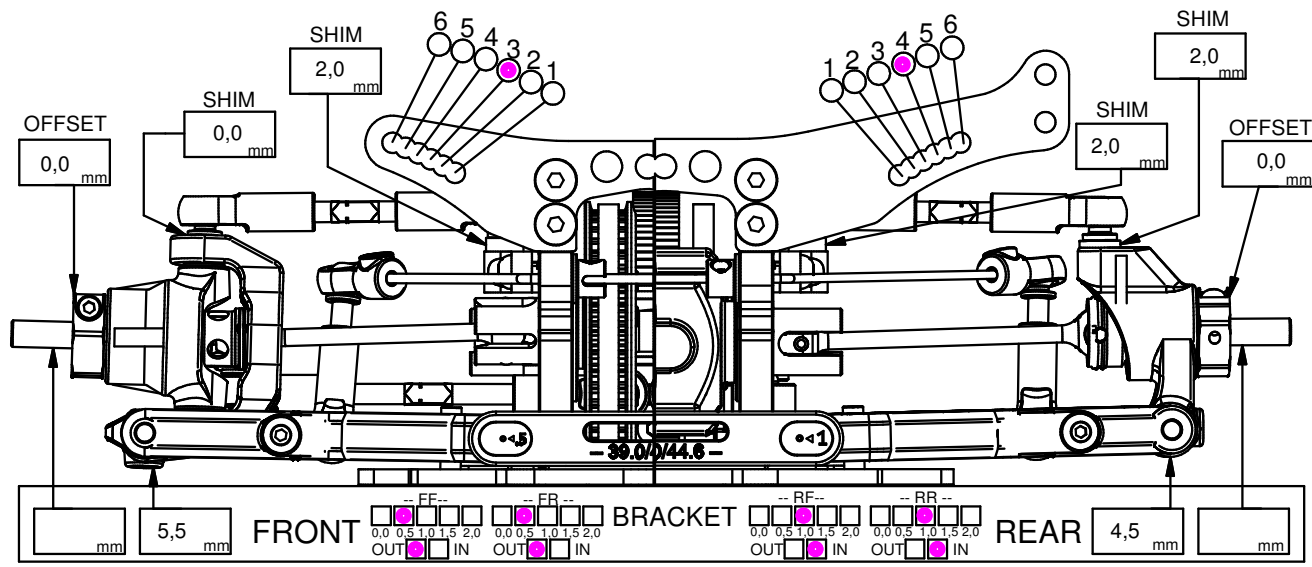

- Default Set-Up Sheet - *Capricorn RC*

Yes ☐	Front	Rear	Yes ☐
No ☒			No ☒

Race

Track

Name

City / Country

Date

Air Temp. Track Temp.

Qualifying Best LAP Final Position Race Length

TRACK CONDITION ☒ Carpet ☐ Asphalt

☐ Technical ☒ Mixed ☐ Fast

TRACTION ☐ Low ☒ Medium ☐ High

FRONT **REAR**

GEAR DIFF. ☐ CST ☒ 3.000 CST

SPOOL ☒ HIGH ☐ LOW ☒ HIGH ☐ LOW

GEAR NUMBER ☐ 2 ☐ 4 ☐ 2 ☒ 4

PINION SPUR GEAR 112

INT. RATIO 1,9 DRIVE RATIO

FRONT **REAR**

OIL 350 CST HOLE ☐ 2 ☒ 3 ☒ 4 ☐ 350 CST

SPRING ORANGE ☐ SPRING ORANGE ☐

TIRES

RIM

ADDITIVE

SHASSIS TYPE ☒ Carbon ☐ Aluminium ☐ ATS ☐ ATS SHIM

CAMBER ☐ 1,5 ☐ 2,0 ☐