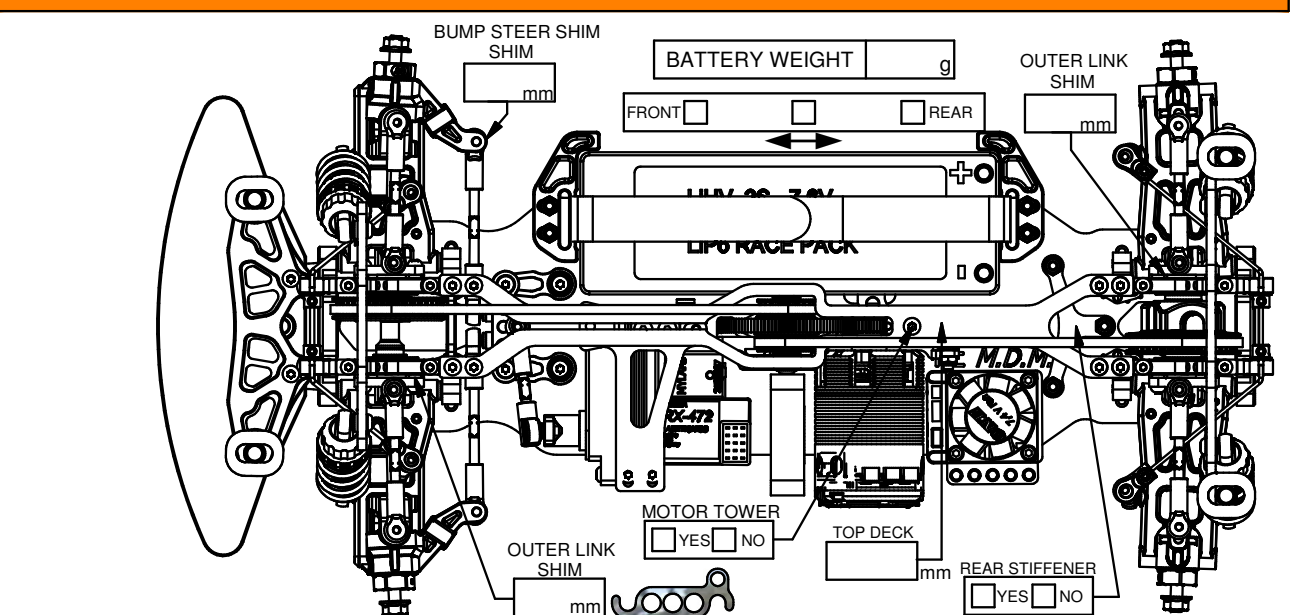

NOTE
_____
_____
_____
_____
_____
_____