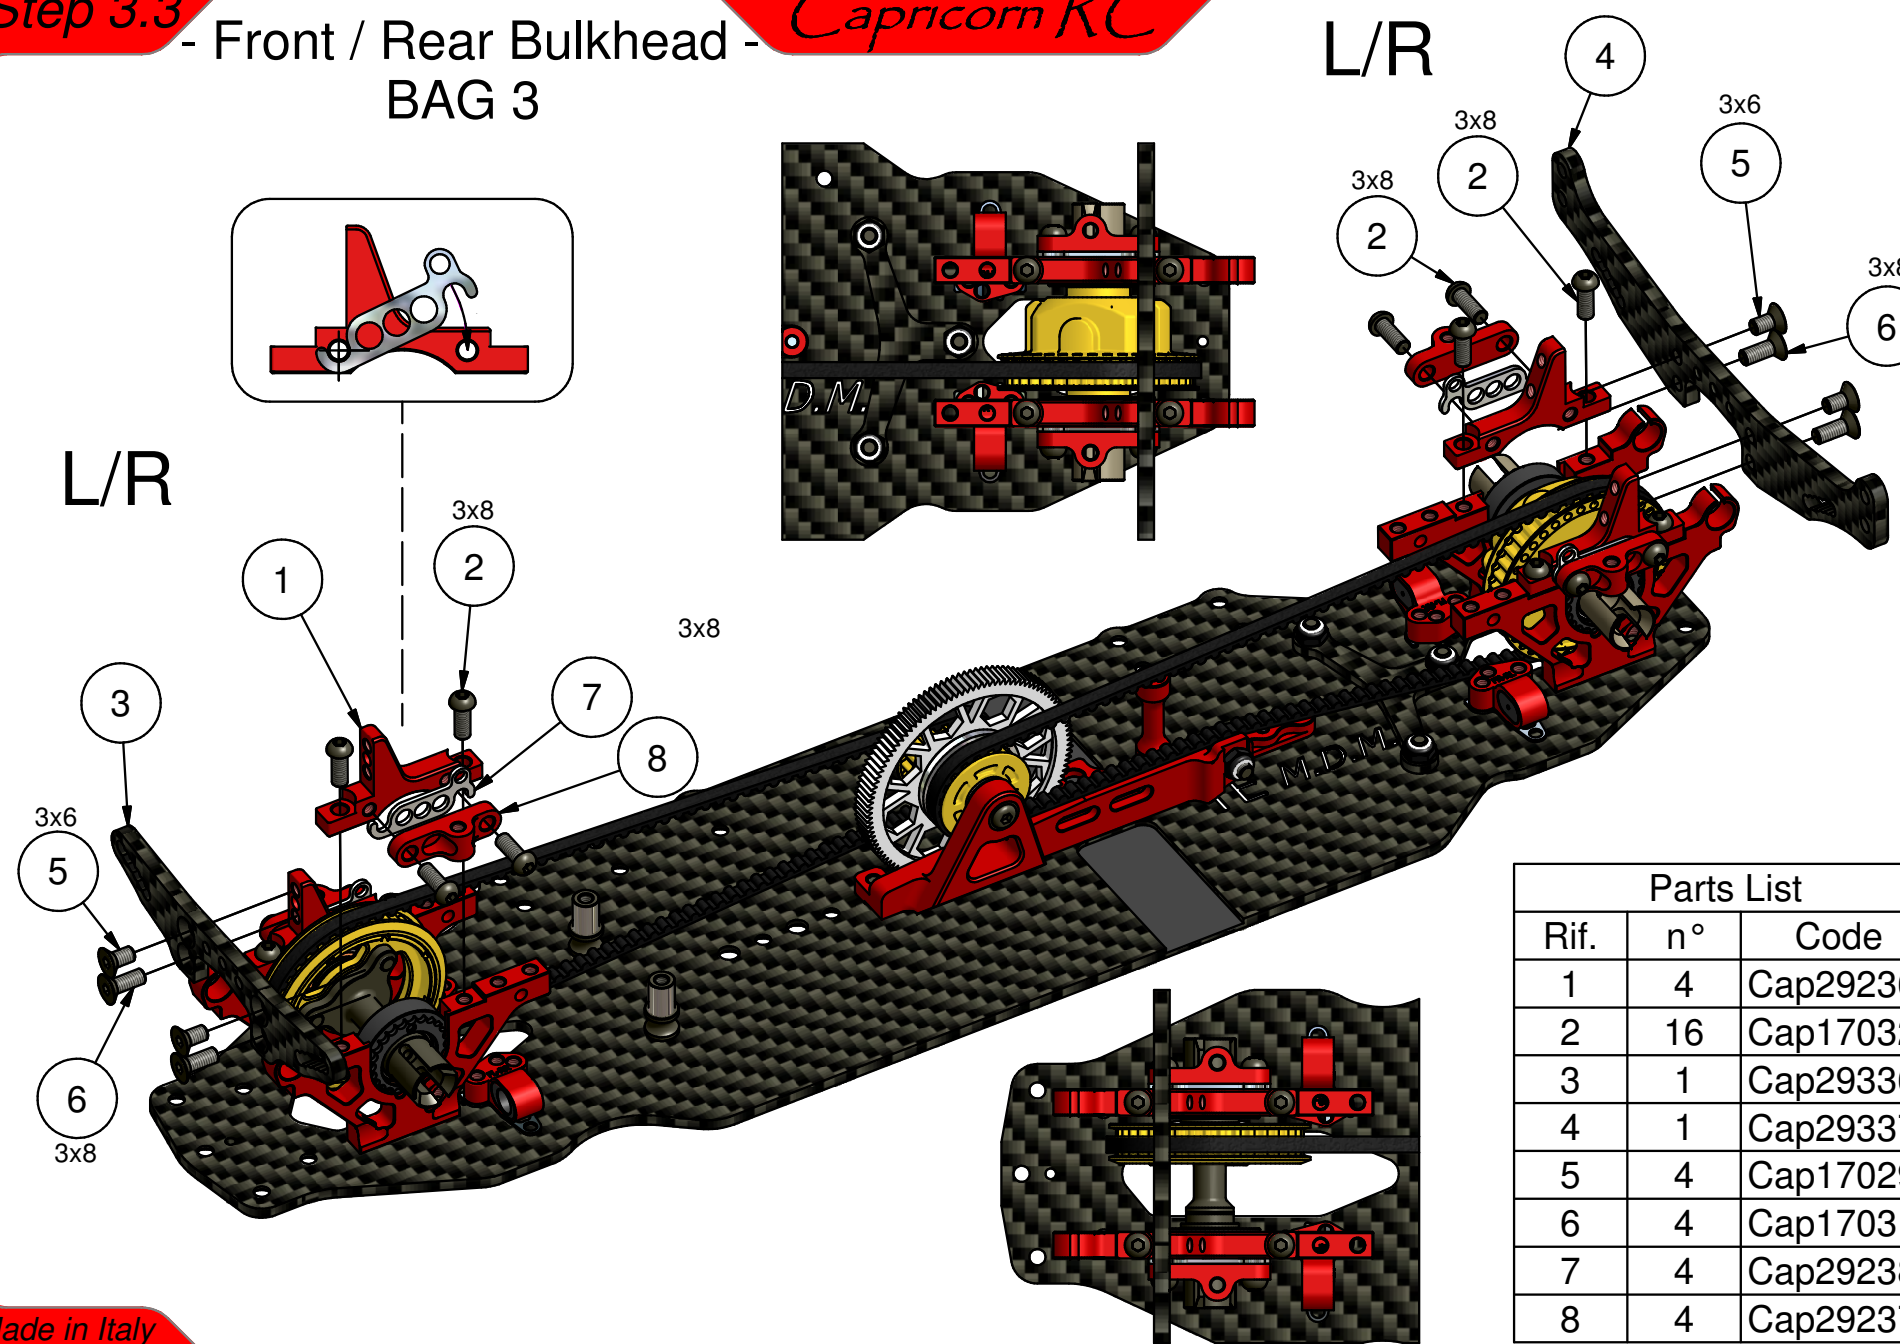

Made in Italy

Step 3.2 - Transmission - *Capricorn RC*
BAG 3

Parts List		
Rif.	n°	Code
1	1	Cap29353
2	3	Cap17031
3	3	Cap40423
4	2	Cap23006
5	2	Cap17029
6	2	Cap29351

Made in Italy

Step 3.3 - Front / Rear Bulkhead - *Capricorn RC*
BAG 3