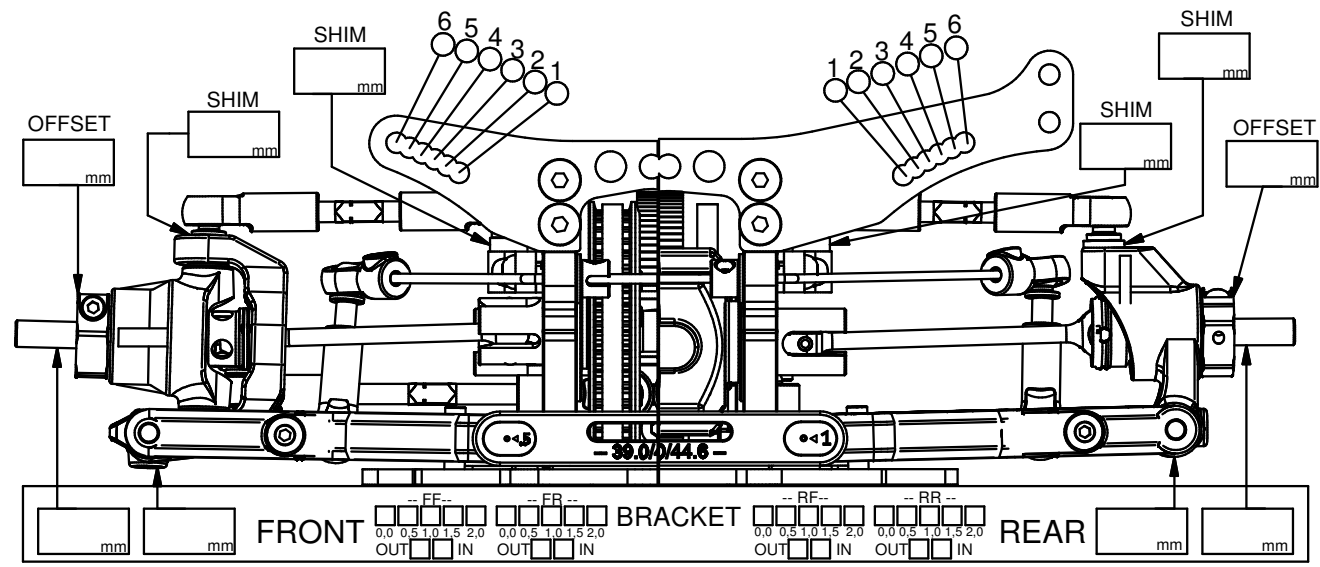

Yes ☐ No ☐ Yes ☐ No ☐

Race
Track
Name
City / Country
Date

Air Temp. Track Temp.
Qualifying Best LAP Final Position Race Length

TRACK CONDITION ☐ Carpet ☐ Asphalt
☐ Technical ☐ Mixed ☐ Fast
TRACTION ☐ Low ☐ Medium ☐ High

FRONT GEAR DIFF. REAR GEAR DIFF.
CST ☐ HIGH ☐ LOW ☐
SPOOL ☐ HIGH ☐ LOW ☐
GEAR NUMBER 2 ☐ 4 ☐

PINION SPUR GEAR
INT. RATIO 1,9 DRIVE RATIO

FRONT OIL HOLE REAR OIL
CST ☐ 2 ☐ 3 ☐ 4 ☐
SPRING

TIRES
RIM
ADDITIVE

SHASSIS TYPE ☐ Carbon ☐ Aluminium ☐ ATS ☐ ATS SHIM ☐