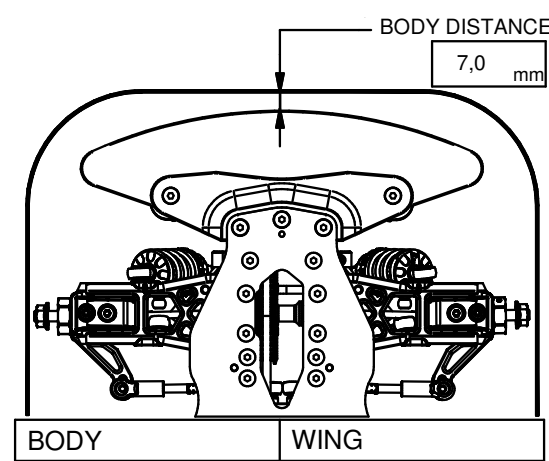

NOTE

OPTION PARTS *Capricorn RC*

ATS Base Shims TOE Angle Change

2,0mm	1,0 degree
1,0mm	1,5 degree

Yes No   Yes No

Race
Track
Name
City / Country
Date

Air Temp. Track Temp.
Qualifying Best LAP Final Position Race Length