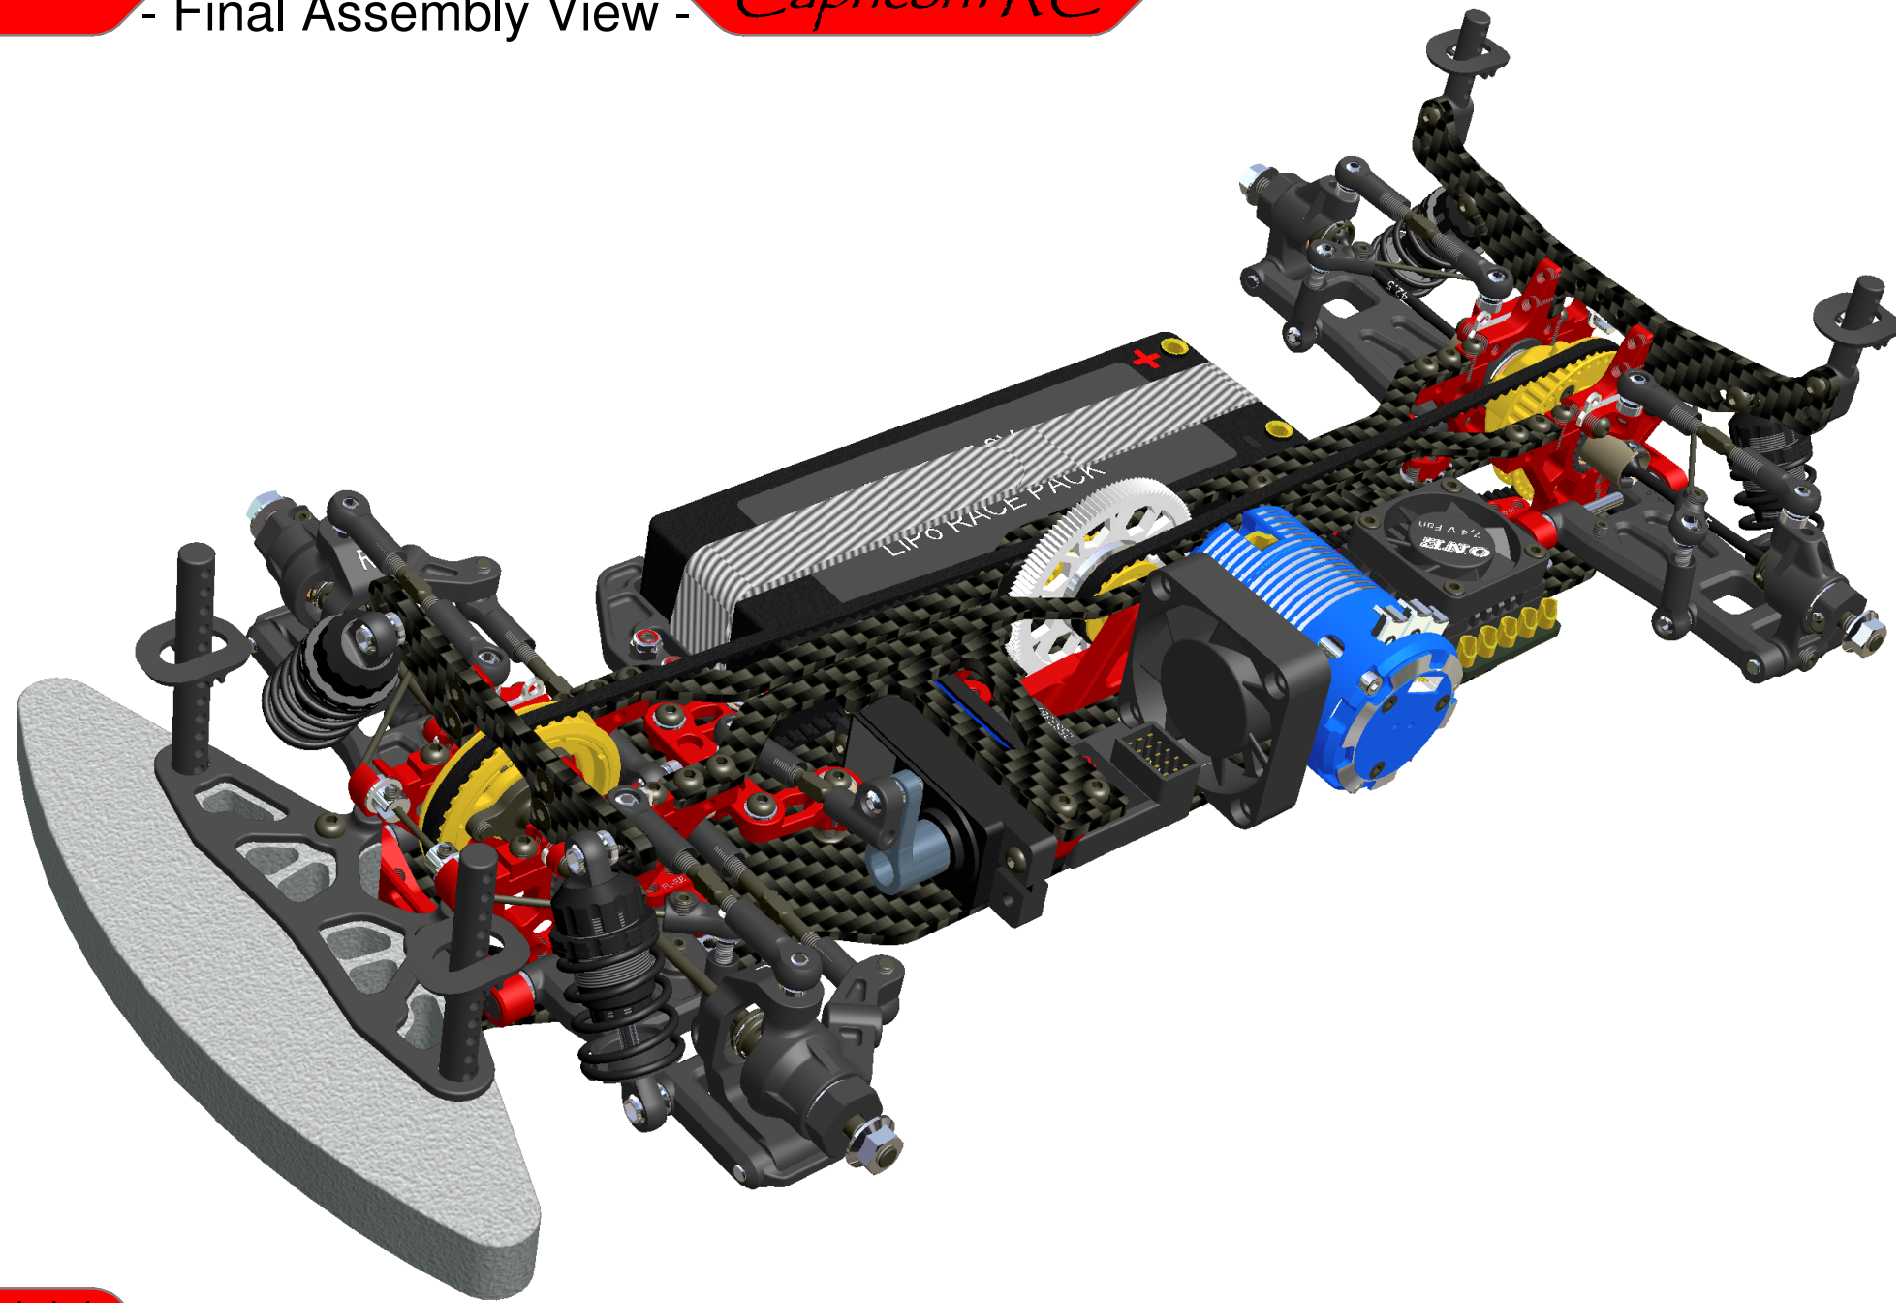

- Final Assembly View - *Capricorn RC*

Made in Italy