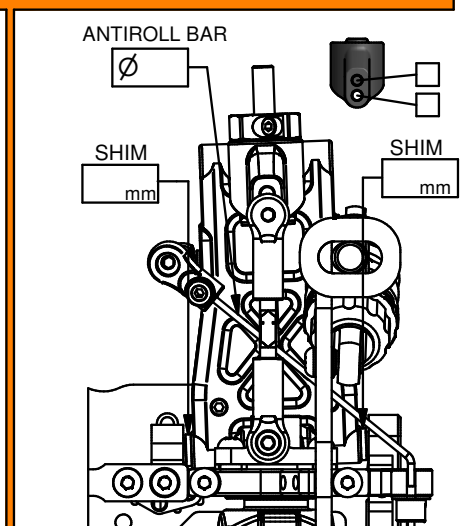

Yes ☐ No ☐ Yes ☐ No ☐

Race
Track
Name
City / Country
Date

Air Temp. Track Temp.
Qualifying Best LAP Final Position Race Length

TRACK CONDITION ☐ Carpet ☐ Asphalt
☐ Technical ☐ Mixed ☐ Fast
TRACTION ☐ Low ☐ Medium ☐ High

FRONT GEAR DIFF. REAR GEAR DIFF.
CST ☐ HIGH ☐ LOW ☐
SPOOL ☐ HIGH ☐ LOW ☐
GEAR NUMBER 2 ☐ 4 ☐

PINION SPUR GEAR
INT. RATIO 1,9 DRIVE RATIO

FRONT OIL HOLE REAR OIL
CST ☐ 2 ☐ 3 ☐ 4 ☐
SPRING

TIRES
RIM
ADDITIVE

SHASSIS TYPE ☐ Carbon ☐ Aluminium ☐ ATS ☐ ATS SHIM ☐