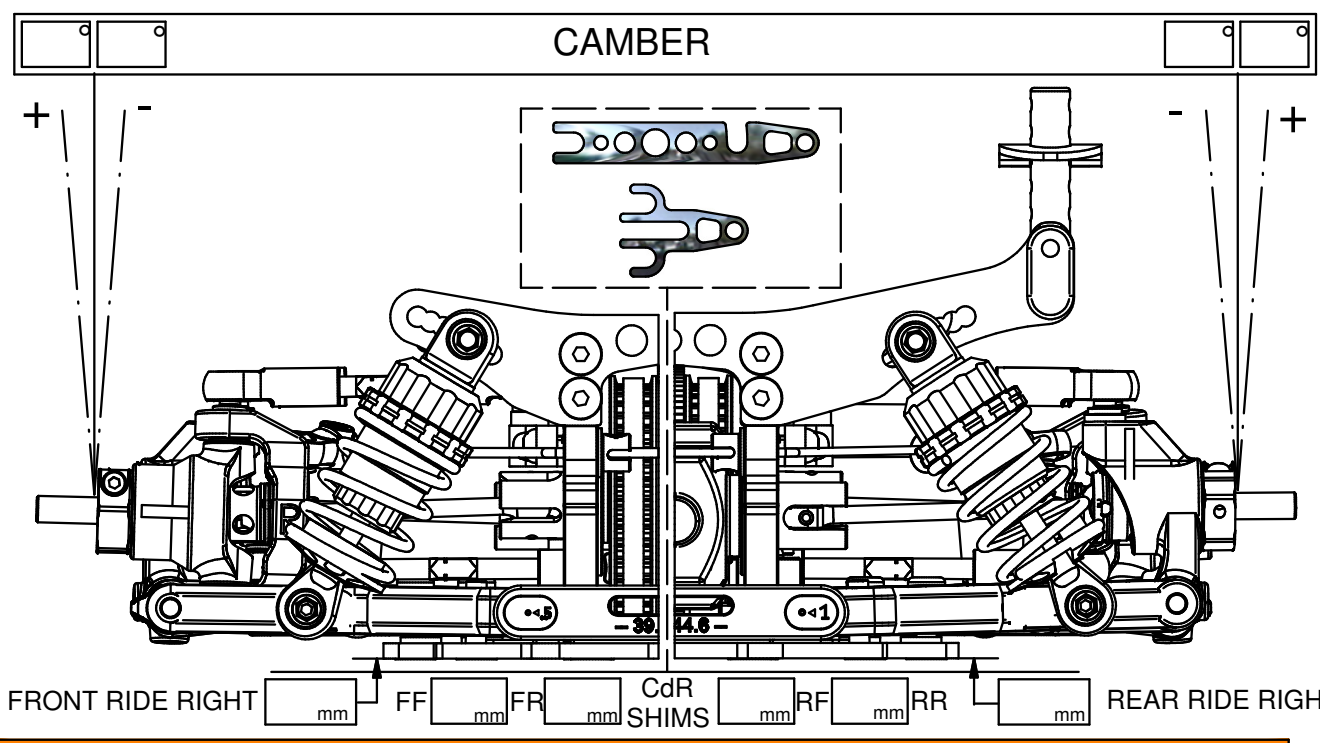

Yes ☐ No ☐ Yes ☐ No ☐

Race
Track
Name
City / Country
Date

Air Temp. Track Temp.
Qualifying Best LAP Final Position Race Length

TRACK CONDITION ☐ Carpet ☐ Asphalt
☐ Technical ☐ Mixed ☐ Fast
TRACTION ☐ Low ☐ Medium ☐ High

FRONT GEAR DIFF. REAR GEAR DIFF.
CST ☐ HIGH ☐ LOW ☐
SPOOL ☐ HIGH ☐ LOW ☐
GEAR NUMBER 2 ☐ 4 ☐

PINION SPUR GEAR
INT. RATIO 1,9 DRIVE RATIO

FRONT OIL HOLE REAR OIL
CST ☐ 2 ☐ 3 ☐ 4 ☐
SPRING

TIRES
RIM
ADDITIVE

SHASSIS TYPE ☐ Carbon ☐ Aluminium ☐ ATS ☐ ATS SHIM ☐