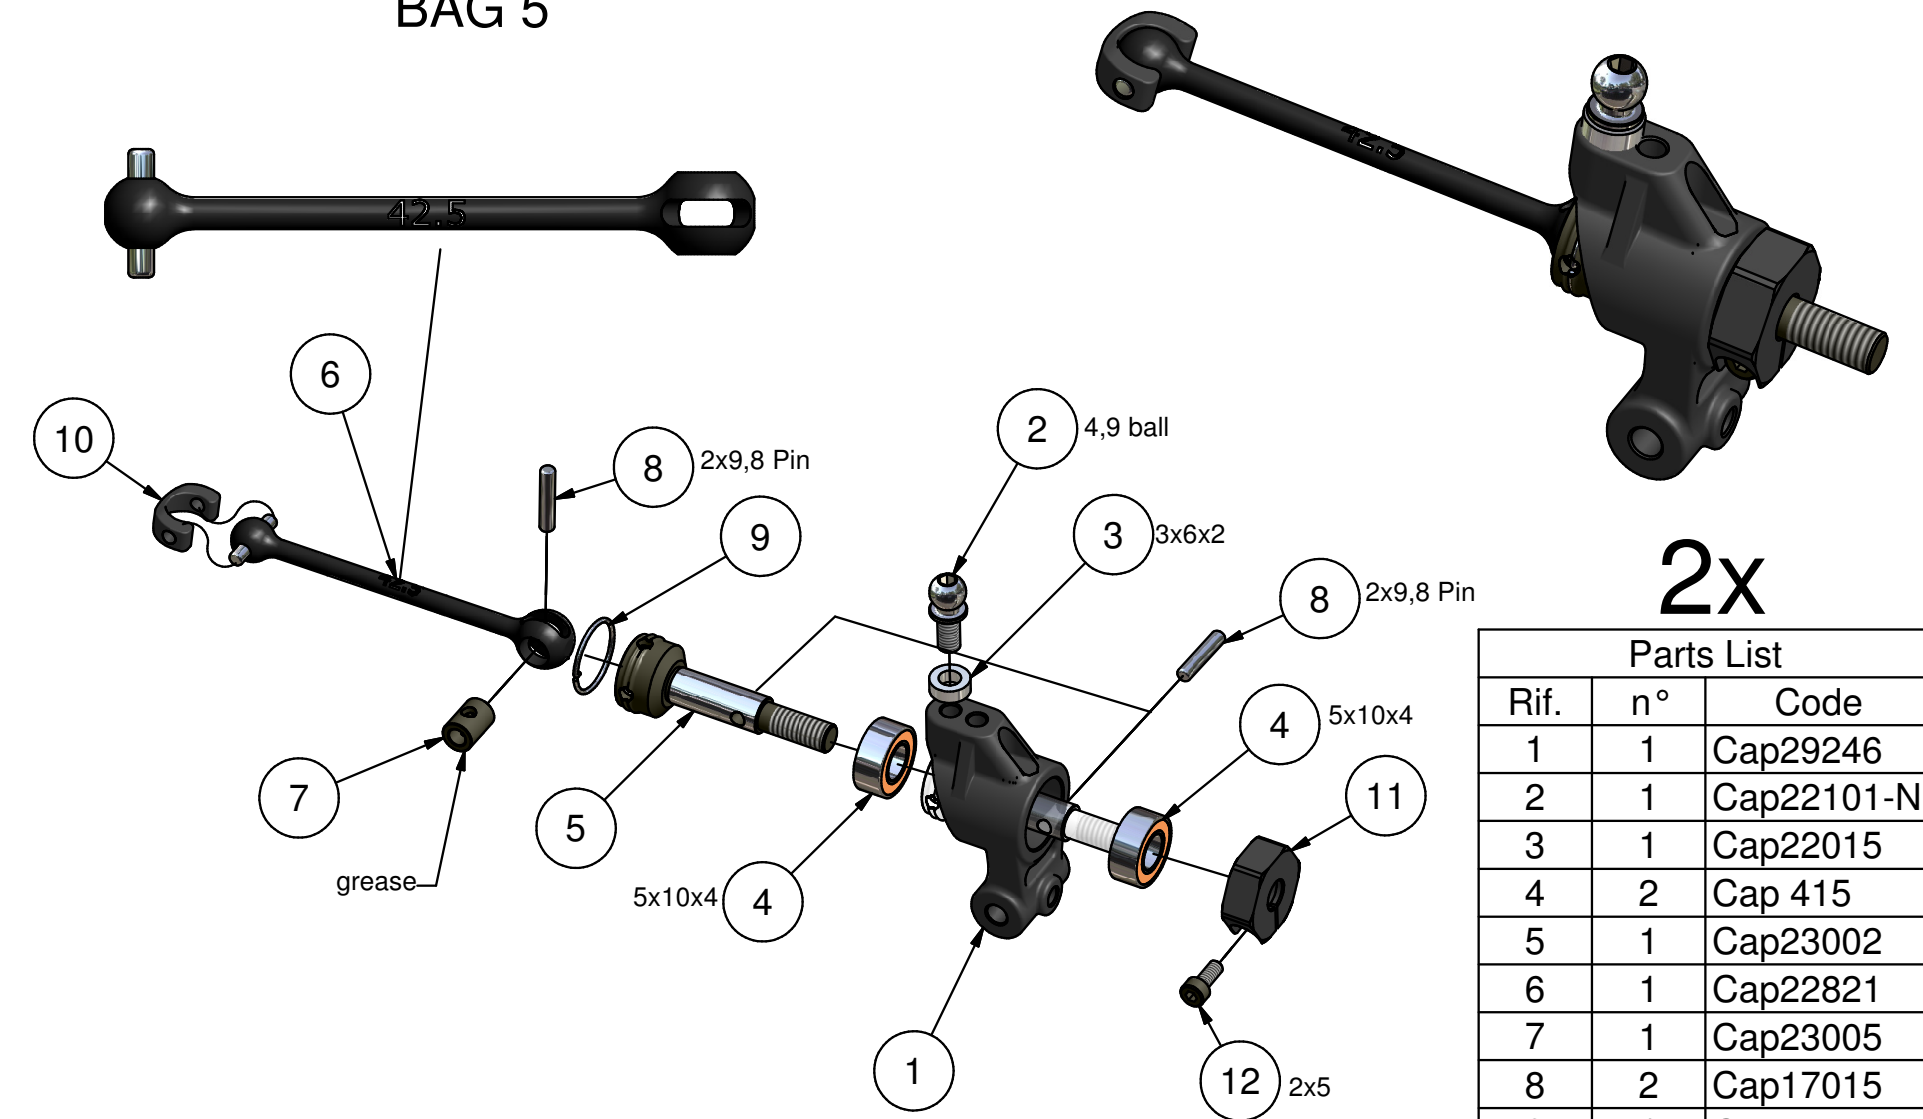

Step 5.1 - Rear CVD Block- *Capricorn RC*
BAG 5