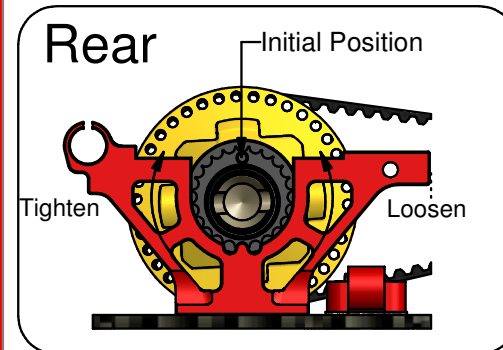

Step 3.2 - Transmission - *Capricorn RC*
BAG 3

Parts List		
Rif.	n°	Code
1	1	Cap29353
2	3	Cap17031
3	3	Cap40423
4	2	Cap23006
5	2	Cap17029
6	2	Cap29351

Made in Italy