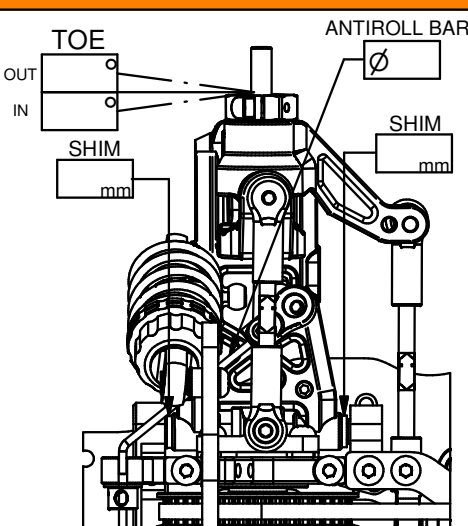

Yes ☐ No ☐ Yes ☐ No ☐

Race
Track
Name
City / Country
Date

Air Temp. Track Temp.
Qualifying Best LAP Final Position Race Length

TRACK CONDITION ☐ Carpet ☐ Asphalt
☐ Technical ☐ Mixed ☐ Fast
TRACTION ☐ Low ☐ Medium ☐ High

FRONT GEAR DIFF. REAR GEAR DIFF.
CST ☐ HIGH ☐ LOW ☐
SPOOL ☐ HIGH ☐ LOW ☐
GEAR NUMBER 2 ☐ 4 ☐

PINION SPUR GEAR
INT. RATIO 1,9 DRIVE RATIO

FRONT OIL HOLE REAR OIL
CST ☐ 2 ☐ 3 ☐ 4 ☐
SPRING

TIRES
RIM
ADDITIVE

SHASSIS TYPE ☐ Carbon ☐ Aluminium ☐ ATS ☐ ATS SHIM ☐