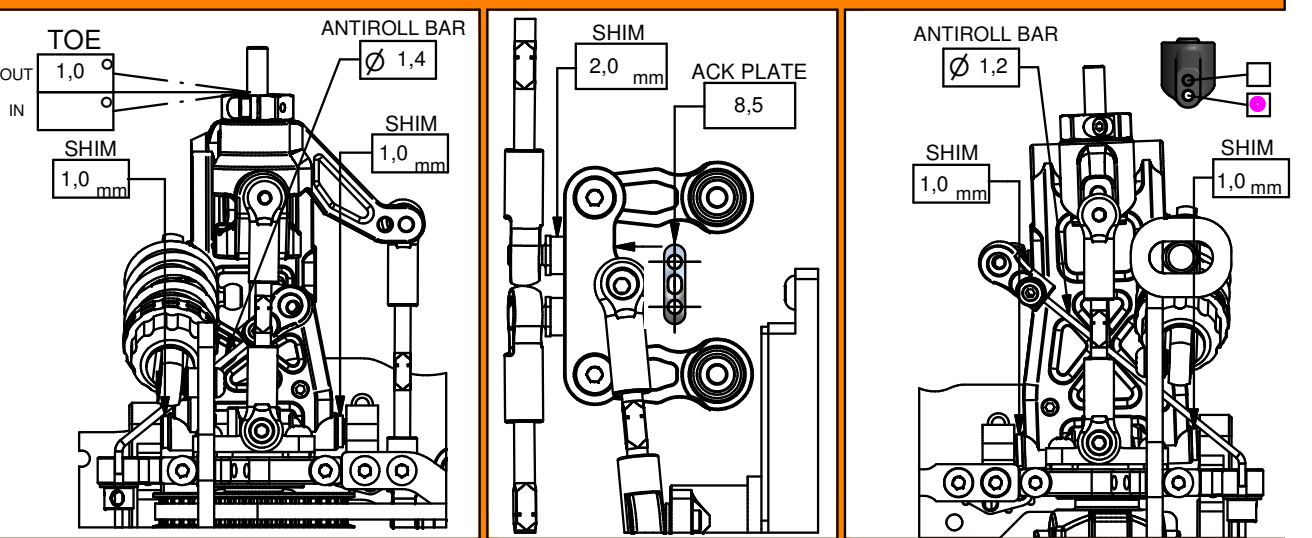

NOTE

OPTION PARTS *Capricorn RC*

ATS Base Shims TOE Angle Change

2,0mm	1,0 degree
1,0mm	1,5 degree

Yes No   Yes No

Race
Track
Name
City / Country
Date

Air Temp. Track Temp.
Qualifying Best LAP Final Position Race Length