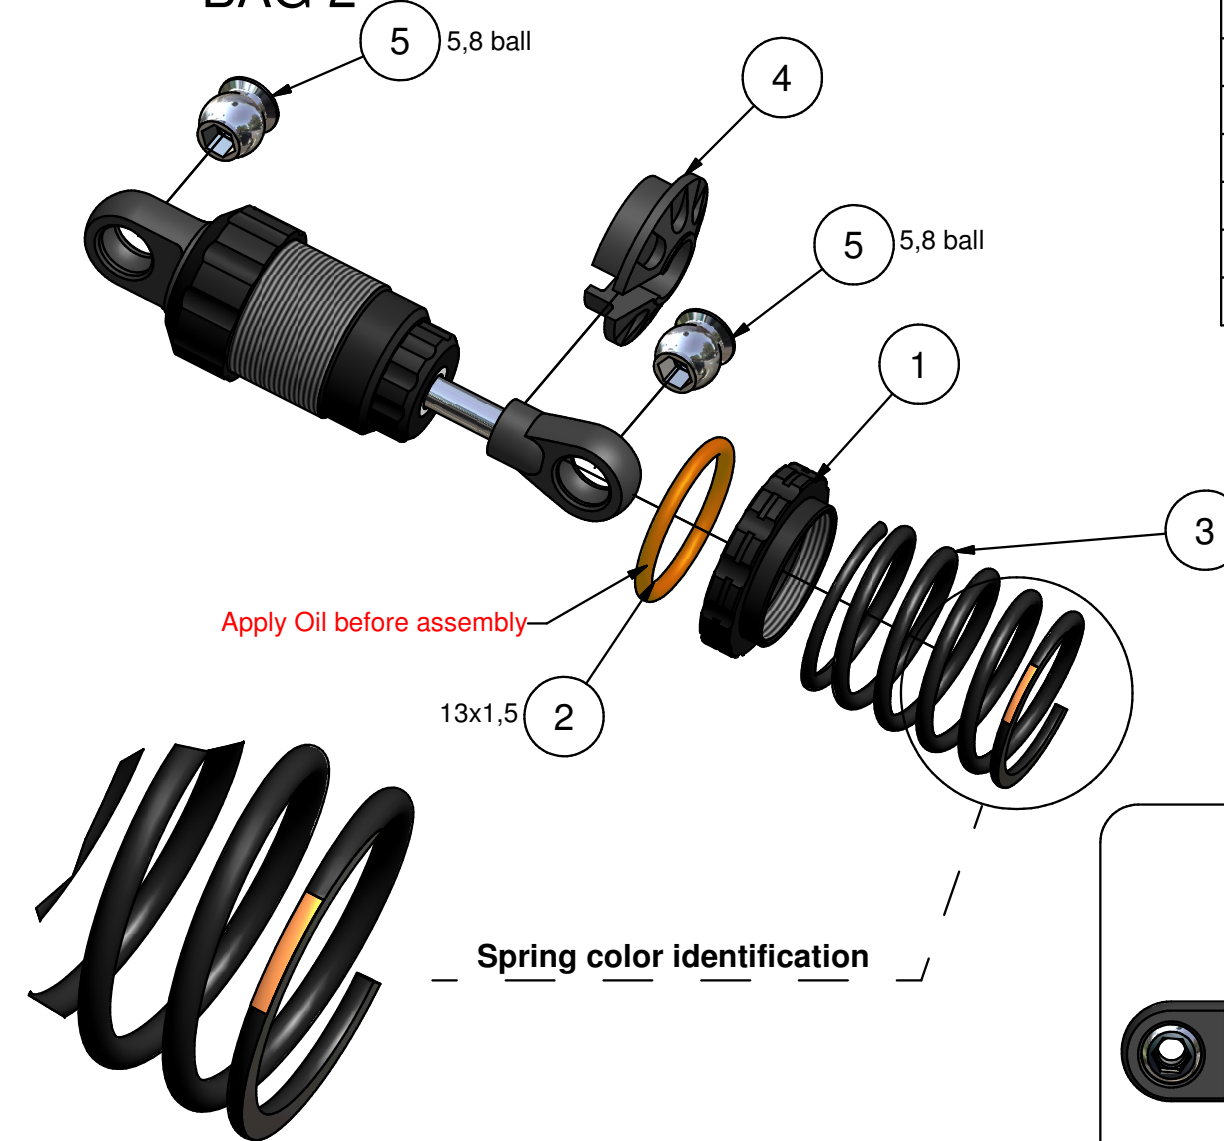

Step 2.1 V4 Short Big Bore - Shock Damper - BAG 2 *Capricorn RC*

4x

Rif.	n°	Code
1	1	Cap20017
2	1	Cap29159
3	1	Cap18106
4	1	Cap14030
5	2	Cap18169

Spring chart:
0,22 Silver Option
0,24 Pink Option
0,25 Orange Default
0,26 Blue Option
0,27 Purple Option
0,28 Green Option
0,30 Yellow Option