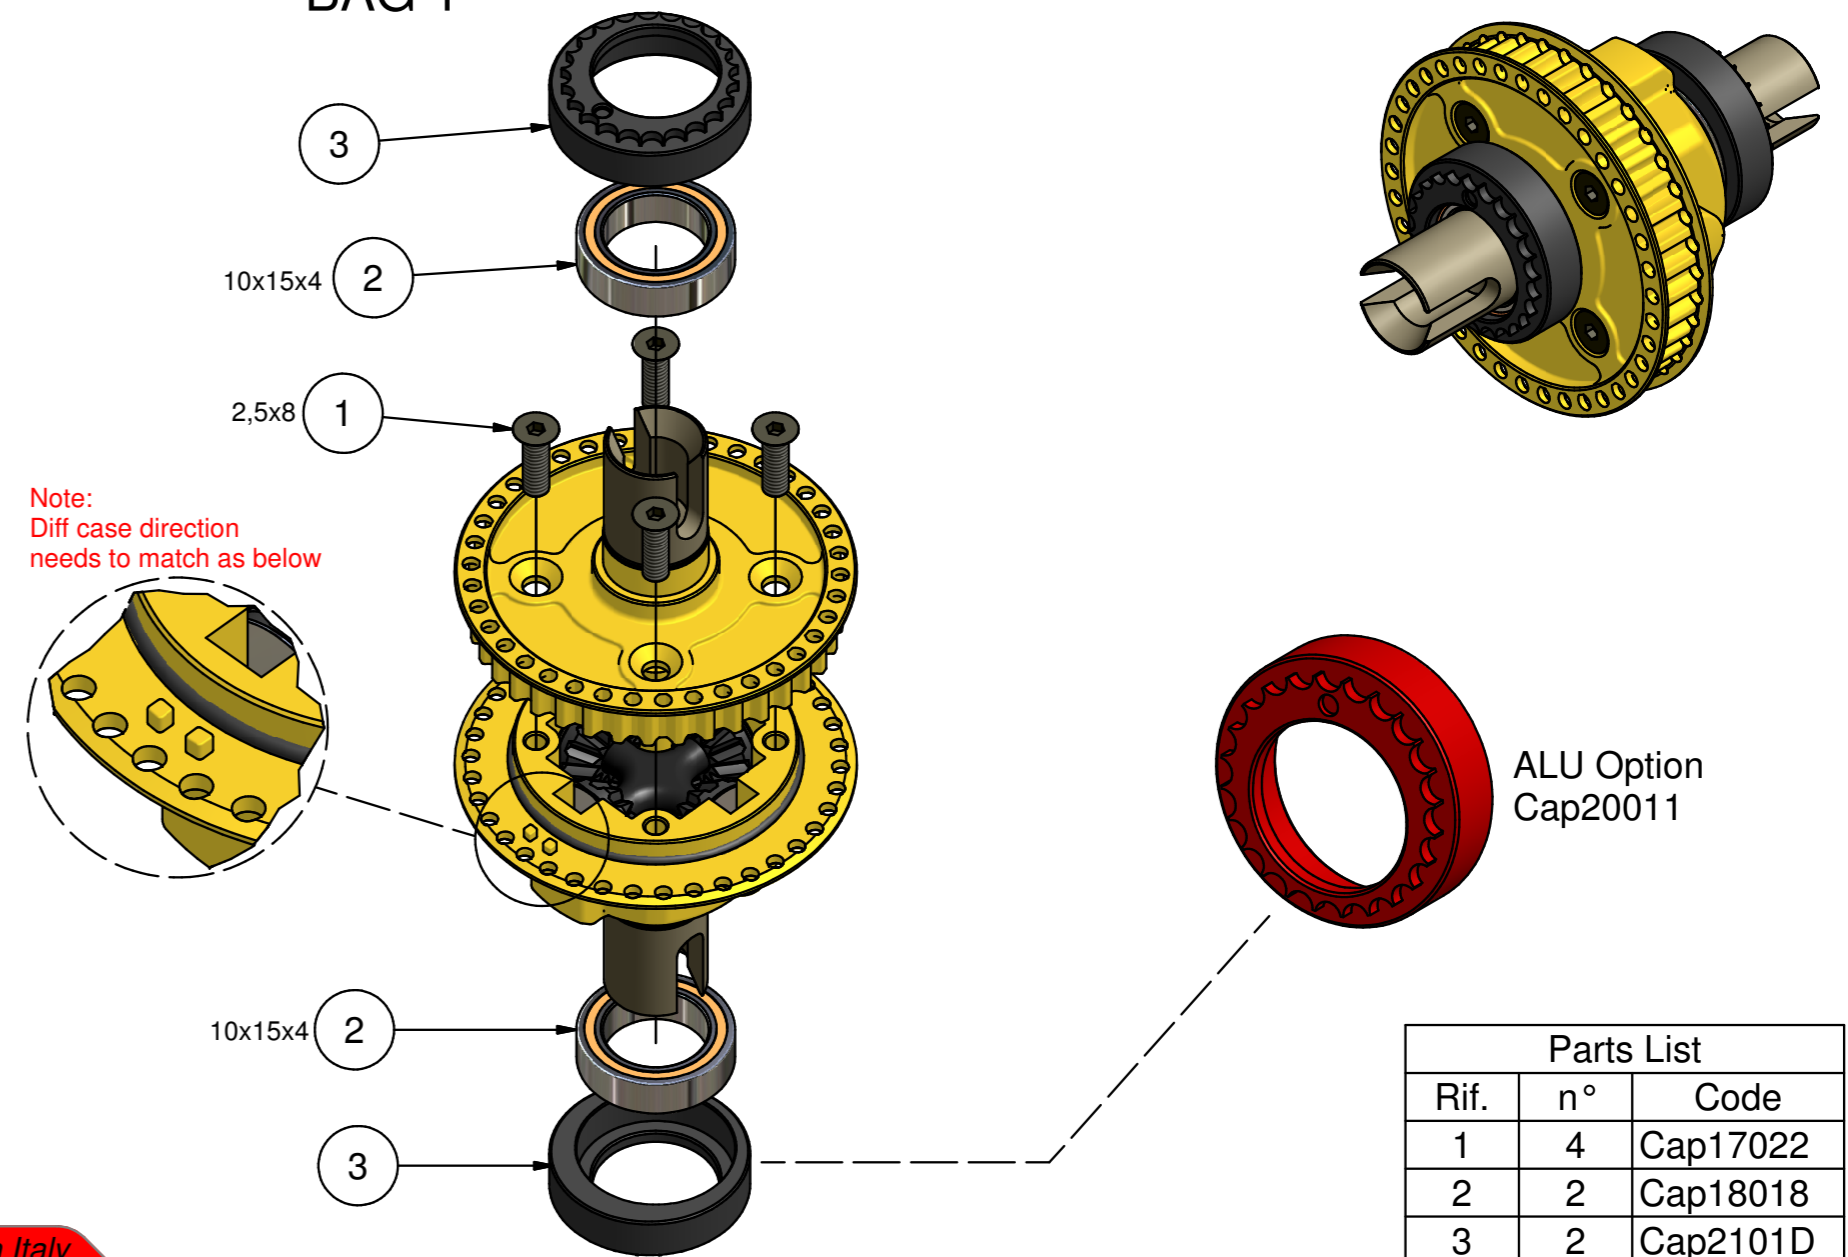

Step 1.0 - Front transmission - *Capricorn RC*
BAG 1

Parts List		
Rif.	n°	Code
1	1	Cap2102A
2	1	Cap2102A
3	1	Cap22003
4	3	Cap17030
5	2	Cap23001
6	2	Cap17015
7	2	Cap18018
8	2	Cap2101D

Made in Italy

Step 1.1 - Rear Differential - *Capricorn RC*
BAG 1

Parts List		
Rif.	n°	Code
1	1	Cap2102E
2	1	Cap22001
3	1	Cap24003
4	1	Cap23024
5	1	Cap17015
6	1	Cap21110

Parts List		
Rif.	n°	Code
1	1	Cap2102E
2	1	Cap22001
3	1	Cap24003
4	1	Cap23024
5	1	Cap17015
6	1	Cap21110
7	1	Cap24005

Made in Italy

Step 1.2 - Rear Differential - *Capricorn RC*
BAG 1

Parts List		
Rif.	n°	Code
1	1	Cap21110
2	4	Cap21110
3	4	Cap23023

Made in Italy

Step 1.3 - Rear Differential - *Capricorn RC*
BAG 1

Parts List		
Rif.	n°	Code
1	4	Cap17022
2	2	Cap18018
3	2	Cap2101D