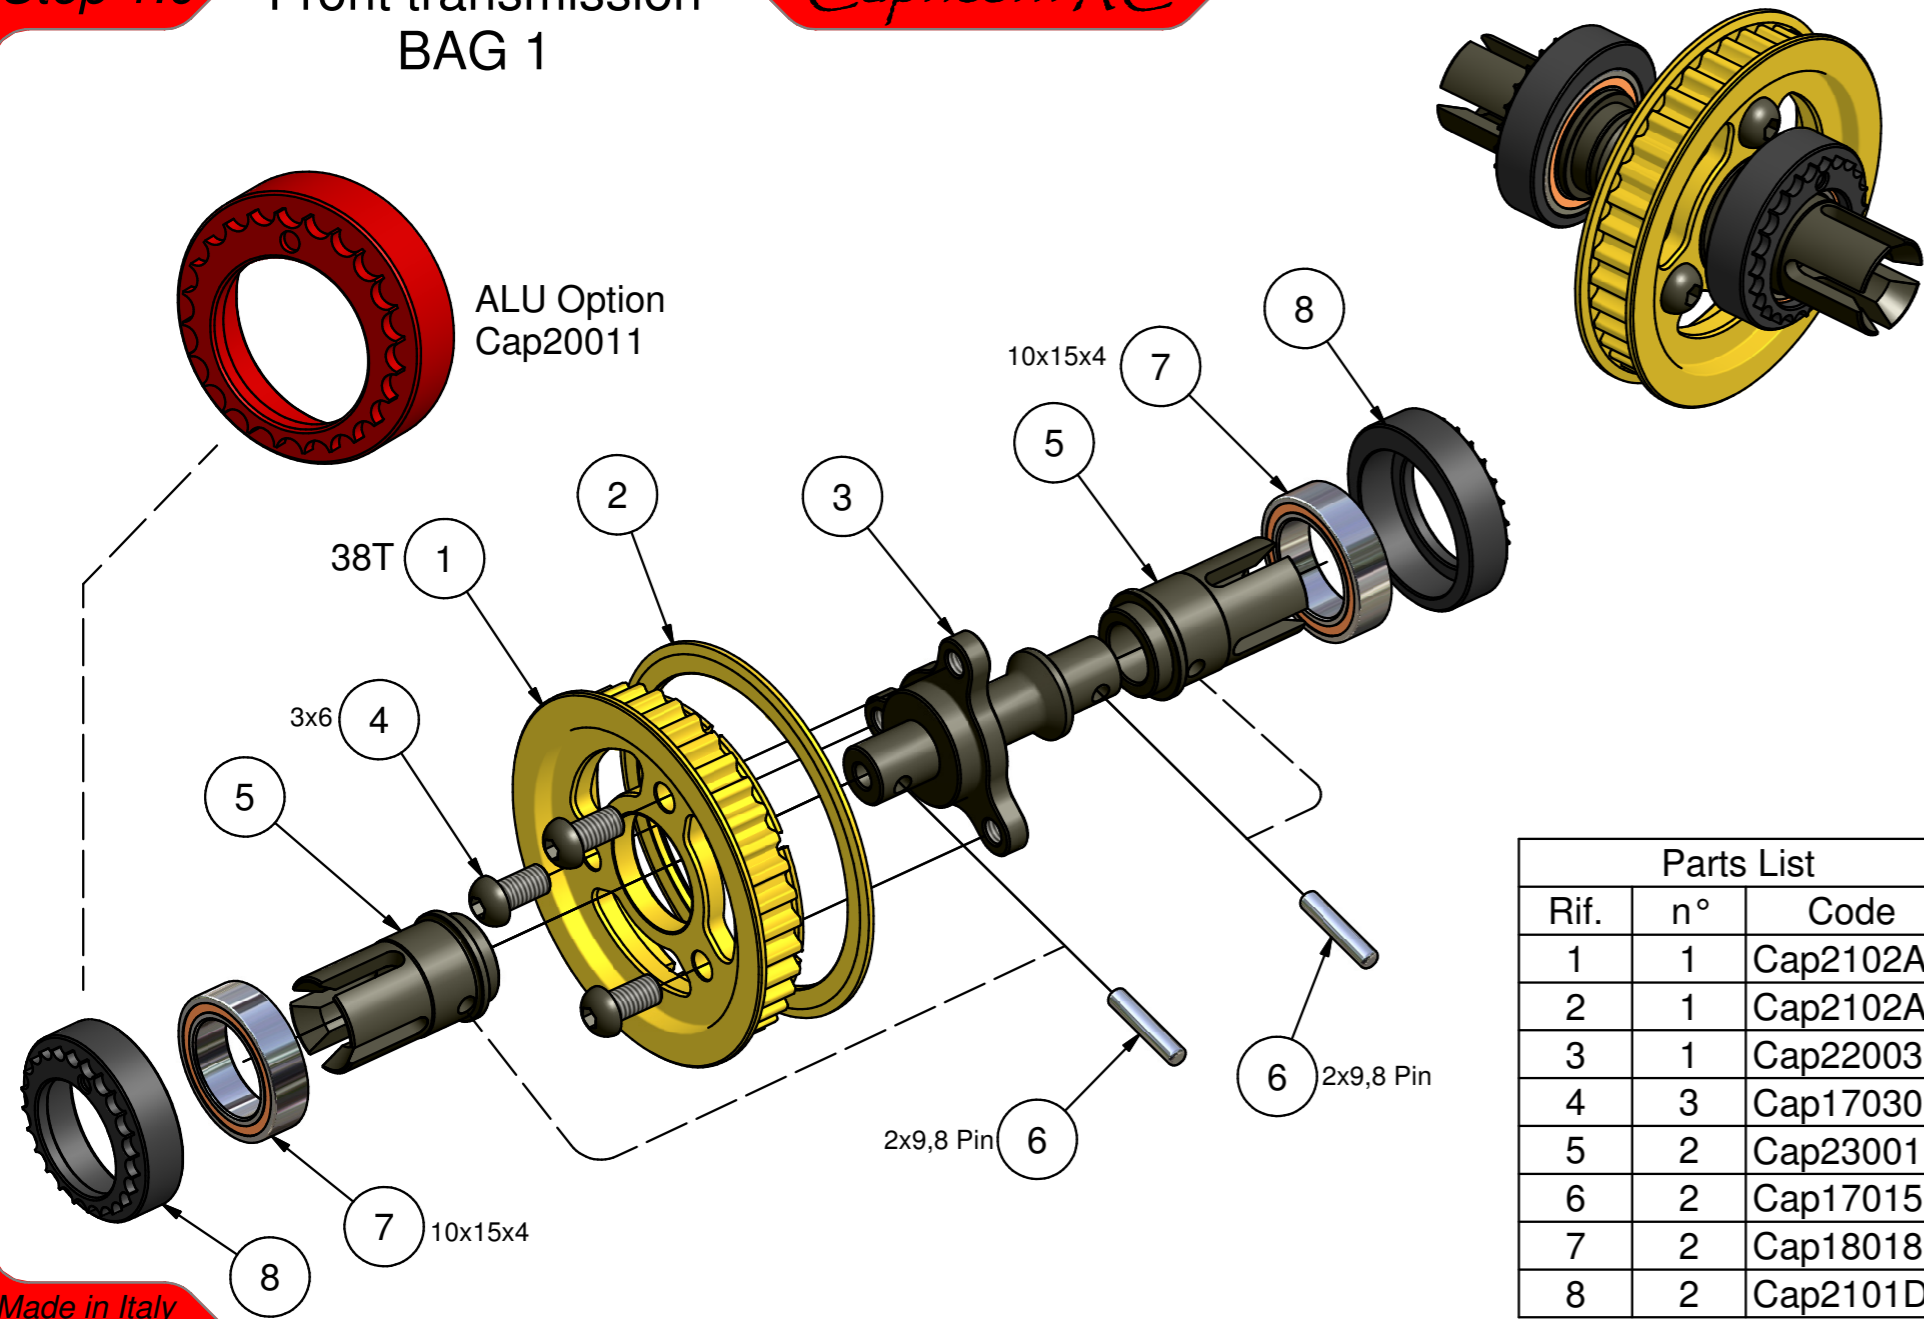

Step 1.0 - Front transmission - *Capricorn RC*
BAG 1

Parts List		
Rif.	n°	Code
1	1	Cap2102A
2	1	Cap2102A
3	1	Cap22003
4	3	Cap17030
5	2	Cap23001
6	2	Cap17015
7	2	Cap18018
8	2	Cap2101D

Made in Italy

Step 1.1 - Rear Differential - *Capricorn RC*
BAG 1

Parts List		
Rif.	n°	Code
1	1	Cap2102E
2	1	Cap22001
3	1	Cap24003
4	1	Cap23024
5	1	Cap17015
6	1	Cap21110

Parts List		
Rif.	n°	Code
1	1	Cap2102E
2	1	Cap22001
3	1	Cap24003
4	1	Cap23024
5	1	Cap17015
6	1	Cap21110
7	1	Cap24005

Made in Italy

Step 1.2 - Rear Differential - *Capricorn RC*
BAG 1

Parts List		
Rif.	n°	Code
1	1	Cap21110
2	4	Cap21110
3	4	Cap23023

Made in Italy

Step 1.3 - Rear Differential - *Capricorn RC*
BAG 1

Parts List		
Rif.	n°	Code
1	4	Cap17022
2	2	Cap18018
3	2	Cap2101D