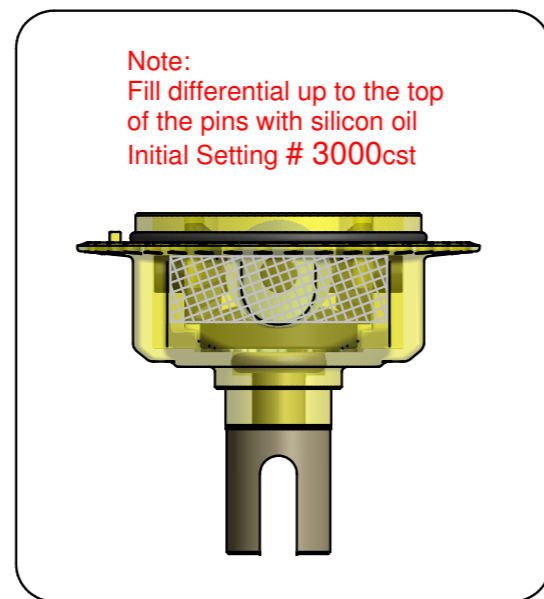

Step 1.2 - Rear Differential - *Capricorn RC*
BAG 1

Parts List		
Rif.	n°	Code
1	1	Cap21110
2	4	Cap21110
3	4	Cap23023

Made in Italy