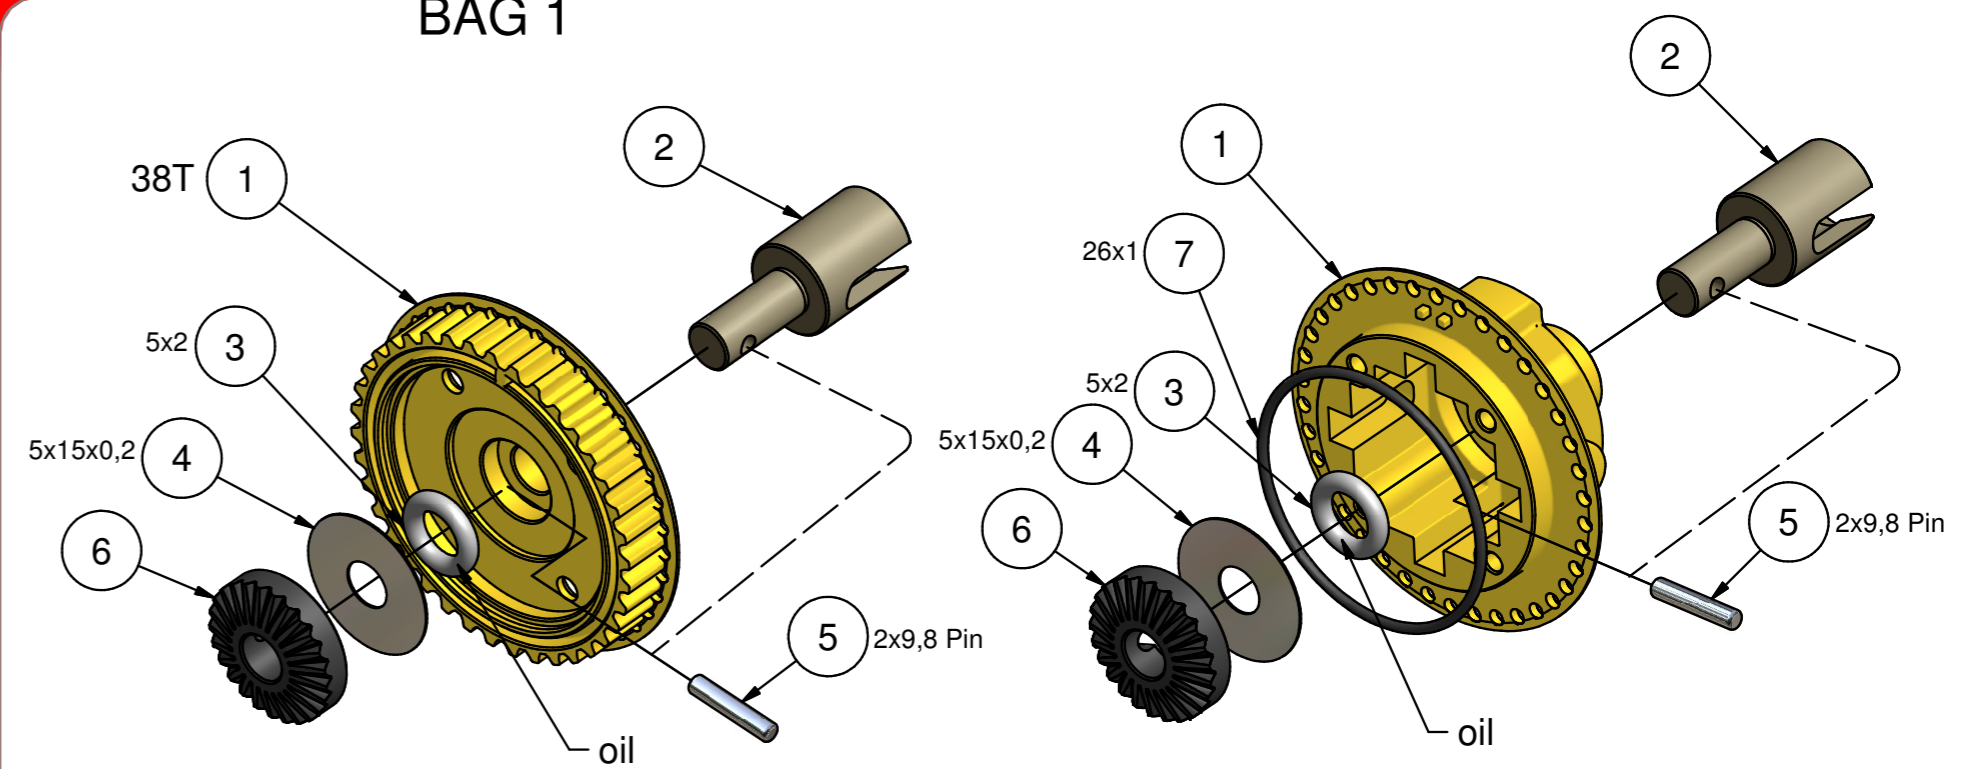

Step 1.0 - Front transmission - *Capricorn RC*
BAG 1

Parts List		
Rif.	n°	Code
1	1	Cap2102A
2	1	Cap2102A
3	1	Cap22003
4	3	Cap17030
5	2	Cap23001
6	2	Cap17015
7	2	Cap18018
8	2	Cap2101D

Made in Italy

Step 1.1 - Rear Differential - *Capricorn RC*
BAG 1

Parts List		
Rif.	n°	Code
1	1	Cap2102E
2	1	Cap22001
3	1	Cap24003
4	1	Cap23024
5	1	Cap17015
6	1	Cap21110

Parts List		
Rif.	n°	Code
1	1	Cap2102E
2	1	Cap22001
3	1	Cap24003
4	1	Cap23024
5	1	Cap17015
6	1	Cap21110
7	1	Cap24005

Made in Italy

Step 1.2 - Rear Differential - *Capricorn RC*
BAG 1

Parts List		
Rif.	n°	Code
1	1	Cap21110
2	4	Cap21110
3	4	Cap23023

Made in Italy

Step 1.3 - Rear Differential - *Capricorn RC*
BAG 1

Parts List		
Rif.	n°	Code
1	4	Cap17022
2	2	Cap18018
3	2	Cap2101D