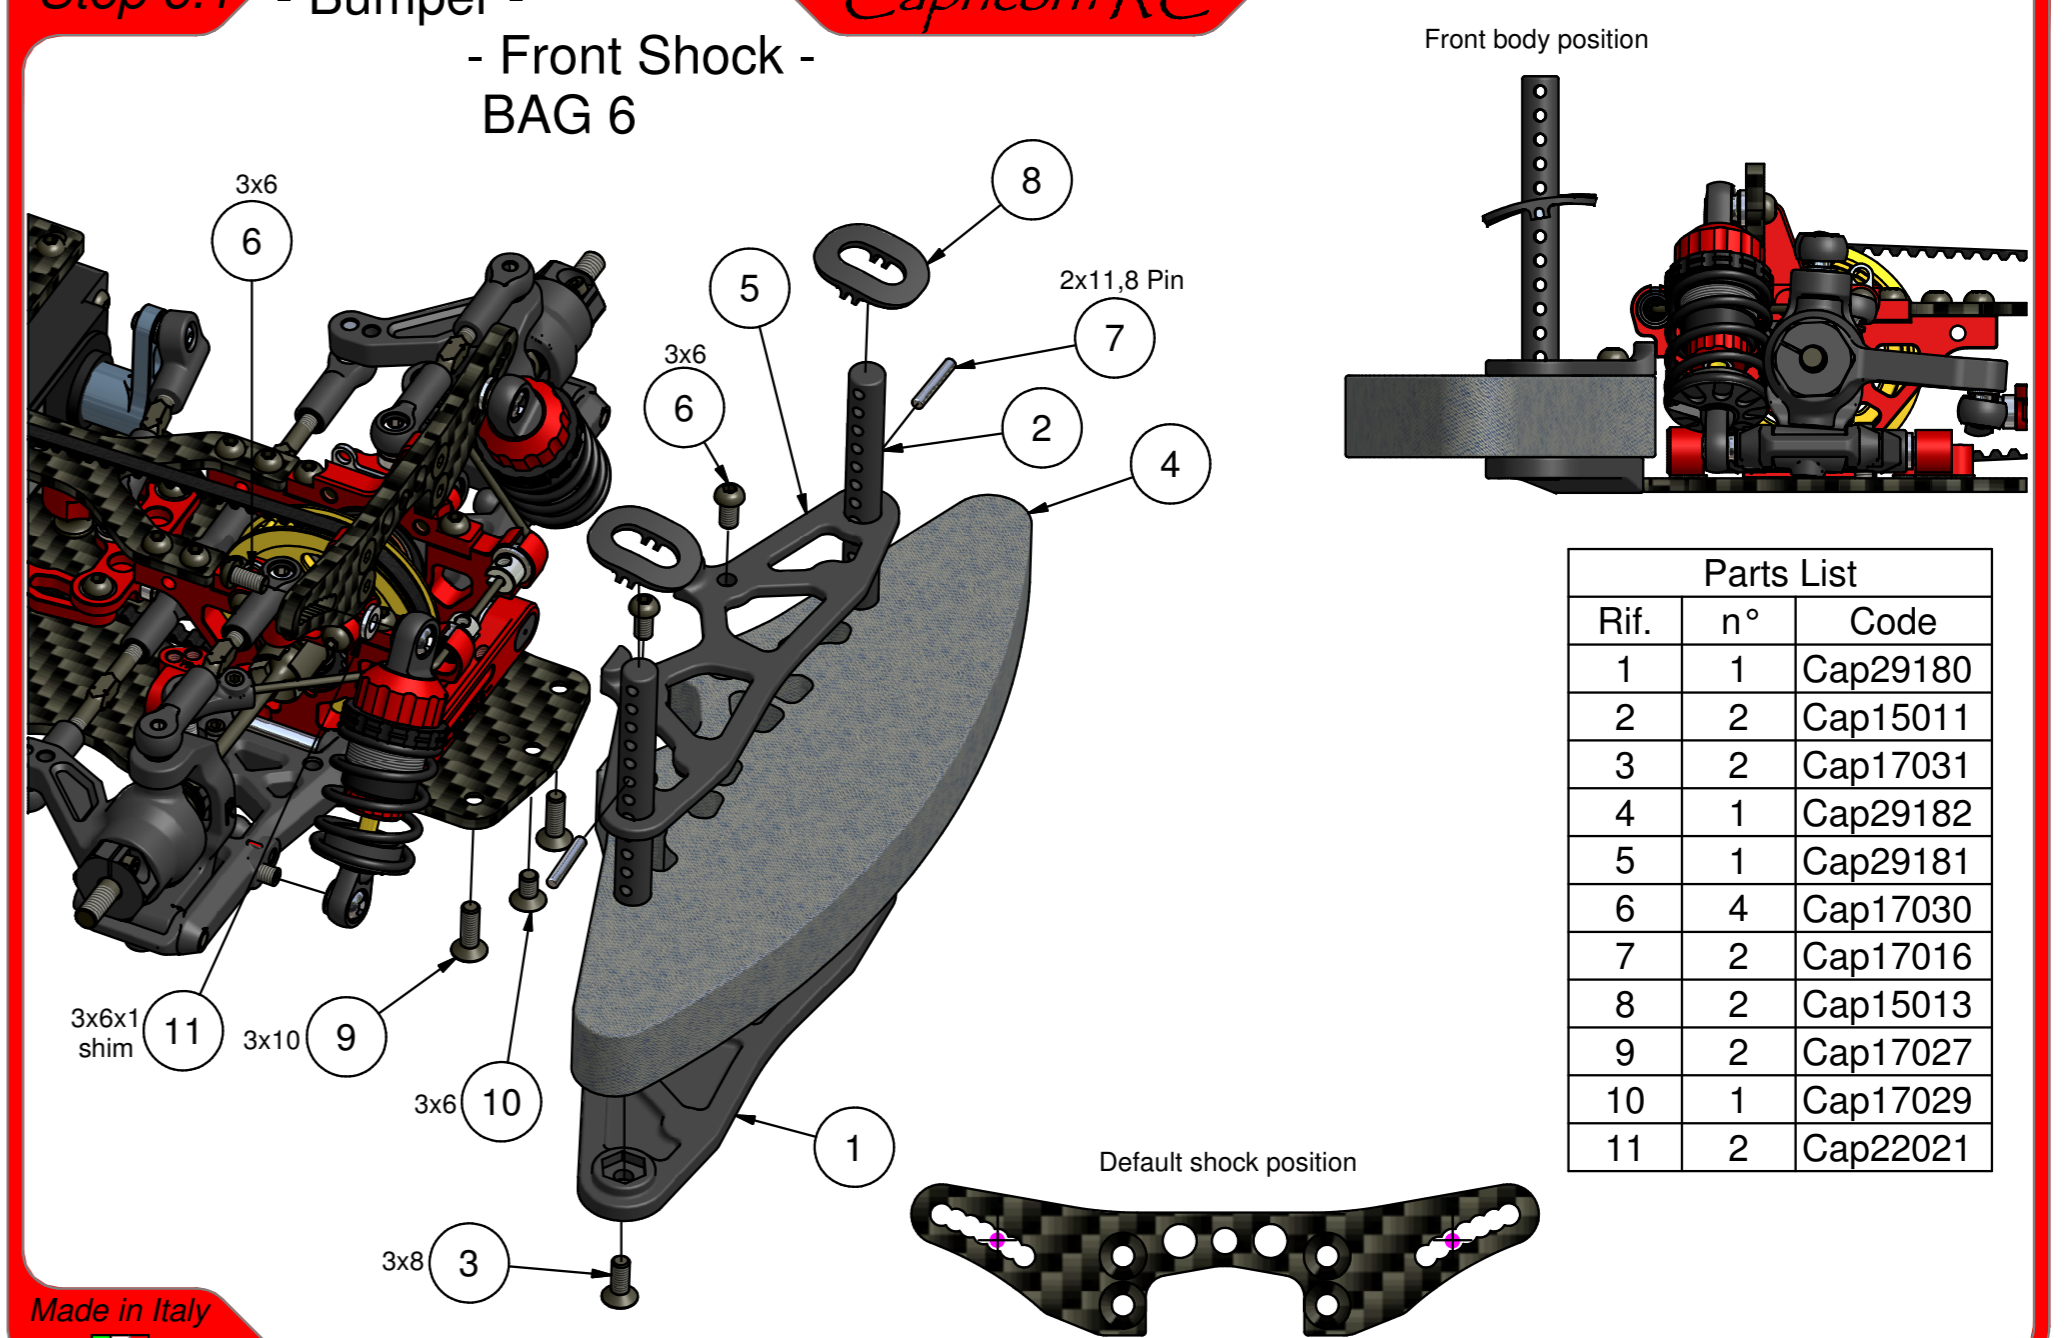

Step 6.0 - Upper Deck - *Capricorn RC*

- Battery Holder -
BAG 6

Rif.	n°	Code
1	1	Cap29242
2	9	Cap17030
3	4	Cap 2143
4	4	Cap22021
5	2	Cap28006-P
6	4	Cap17040
7	1	Cap2101A
8	1	Cap2101A
9	2	Cap17029

Made in Italy

Step 6.1 - Bumper - *Capricorn RC*

- Front Shock -
BAG 6

Rif.	n°	Code
1	1	Cap29180
2	2	Cap15011
3	2	Cap17031
4	1	Cap29182
5	1	Cap29181
6	4	Cap17030
7	2	Cap17016
8	2	Cap15013
9	2	Cap17027
10	1	Cap17029
11	2	Cap22021

Made in Italy

Step 6.2 - Body Holder - *Capricorn RC*

- Rear Shock -
BAG 6

Rif.	n°	Code
1	2	Cap17030
2	2	Cap15012
3	2	Cap17032
4	2	Cap17016
5	2	Cap15013

Made in Italy

Step 6.3 - Electronics - *Capricorn RC*