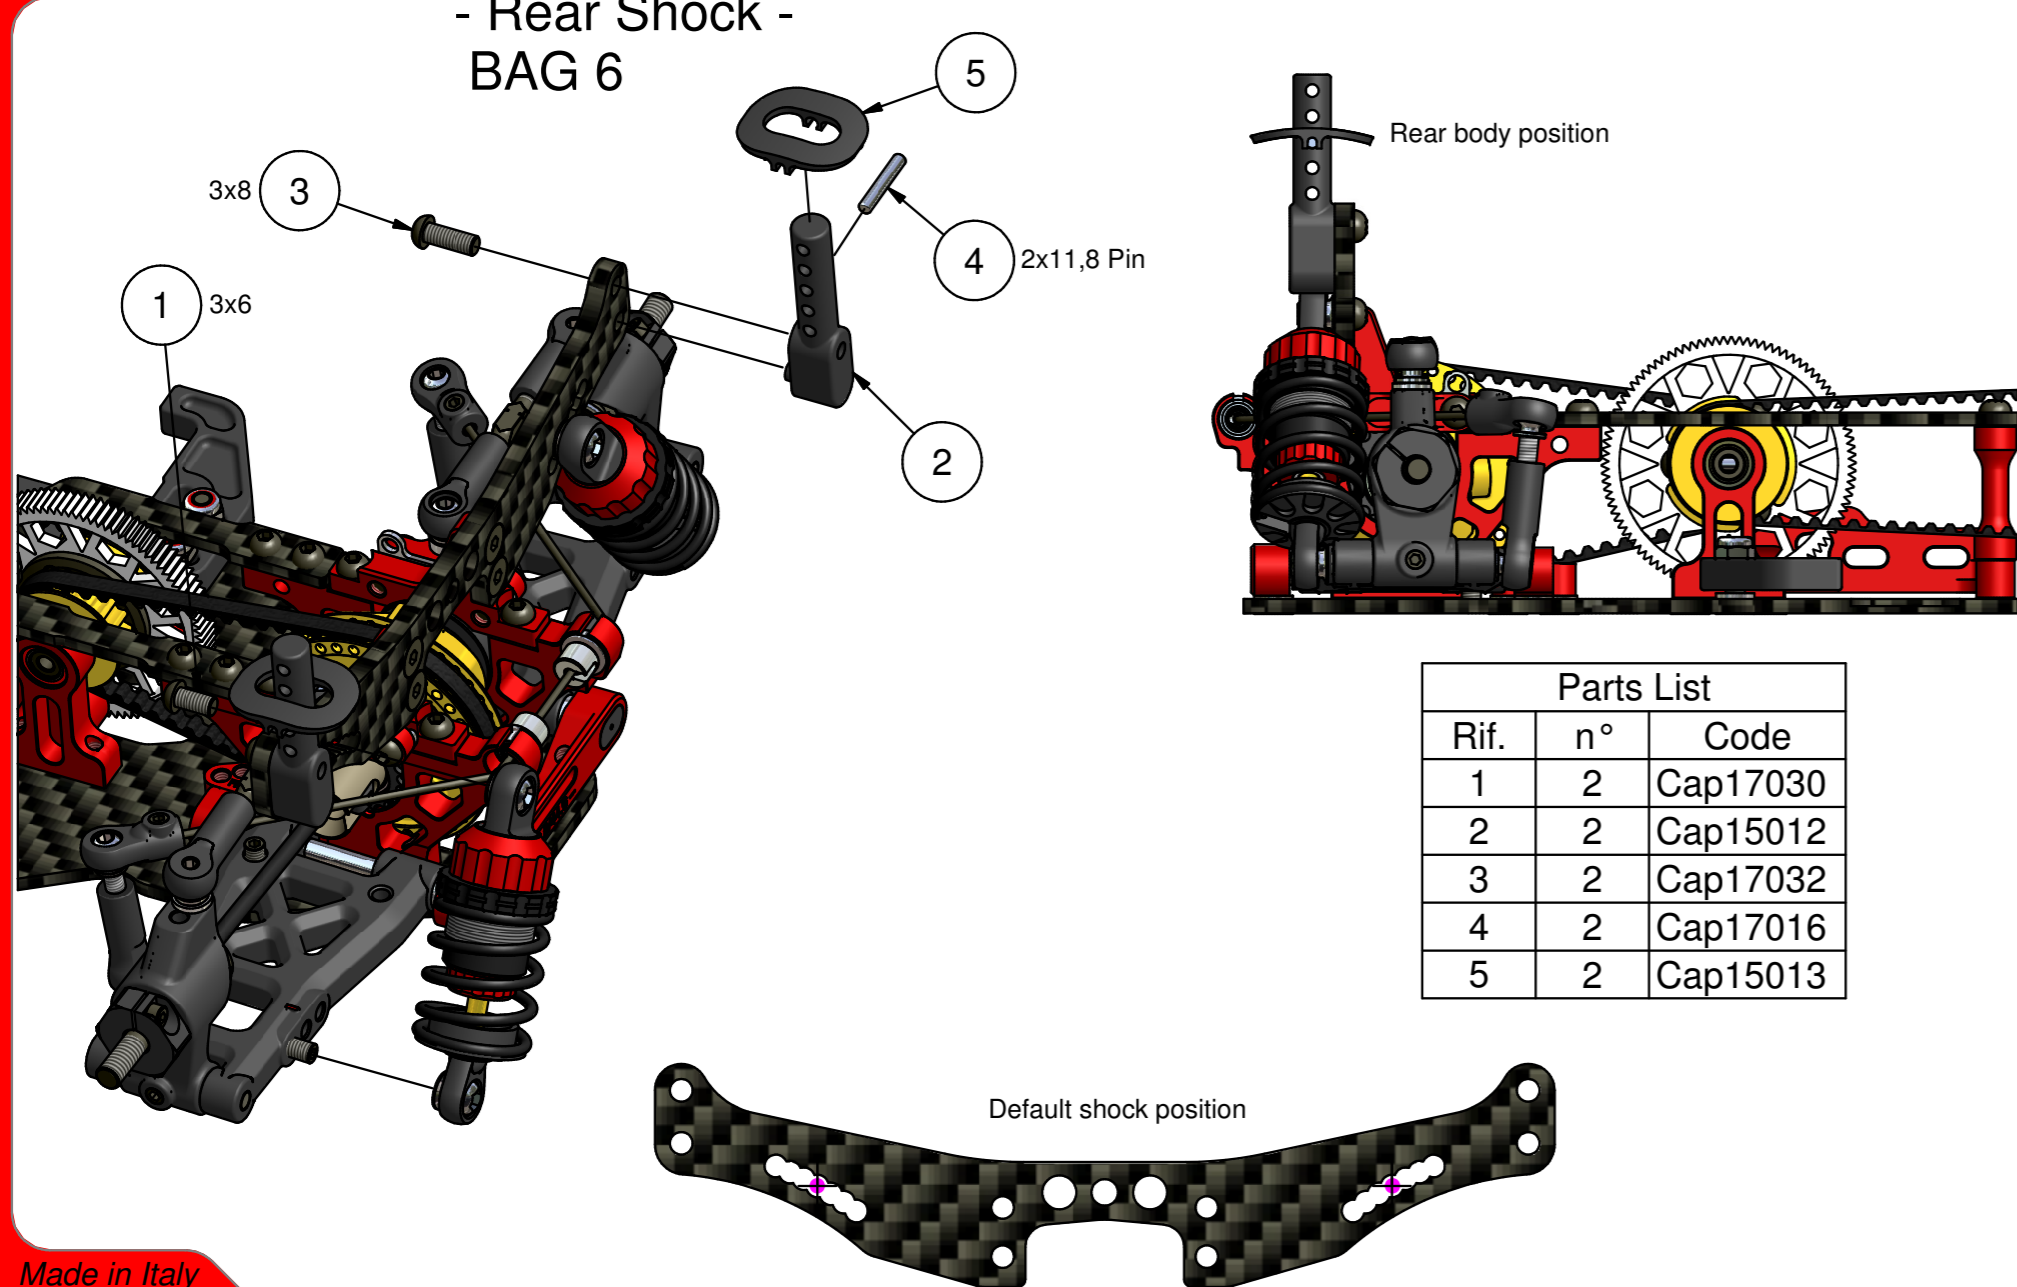

Step 6.0 - Upper Deck - *Capricorn RC*

- Battery Holder -
BAG 6

Rif.	n°	Code
1	1	Cap29242
2	9	Cap17030
3	4	Cap 2143
4	4	Cap22021
5	2	Cap28006-P
6	4	Cap17040
7	1	Cap2101A
8	1	Cap2101A
9	2	Cap17029

Made in Italy

Step 6.1 - Bumper - *Capricorn RC*

- Front Shock -
BAG 6

Rif.	n°	Code
1	1	Cap29180
2	2	Cap15011
3	2	Cap17031
4	1	Cap29182
5	1	Cap29181
6	4	Cap17030
7	2	Cap17016
8	2	Cap15013
9	2	Cap17027
10	1	Cap17029
11	2	Cap22021

Made in Italy

Step 6.2 - Body Holder - *Capricorn RC*

- Rear Shock -
BAG 6

Rif.	n°	Code
1	2	Cap17030
2	2	Cap15012
3	2	Cap17032
4	2	Cap17016
5	2	Cap15013

Made in Italy

Step 6.3 - Electronics - *Capricorn RC*