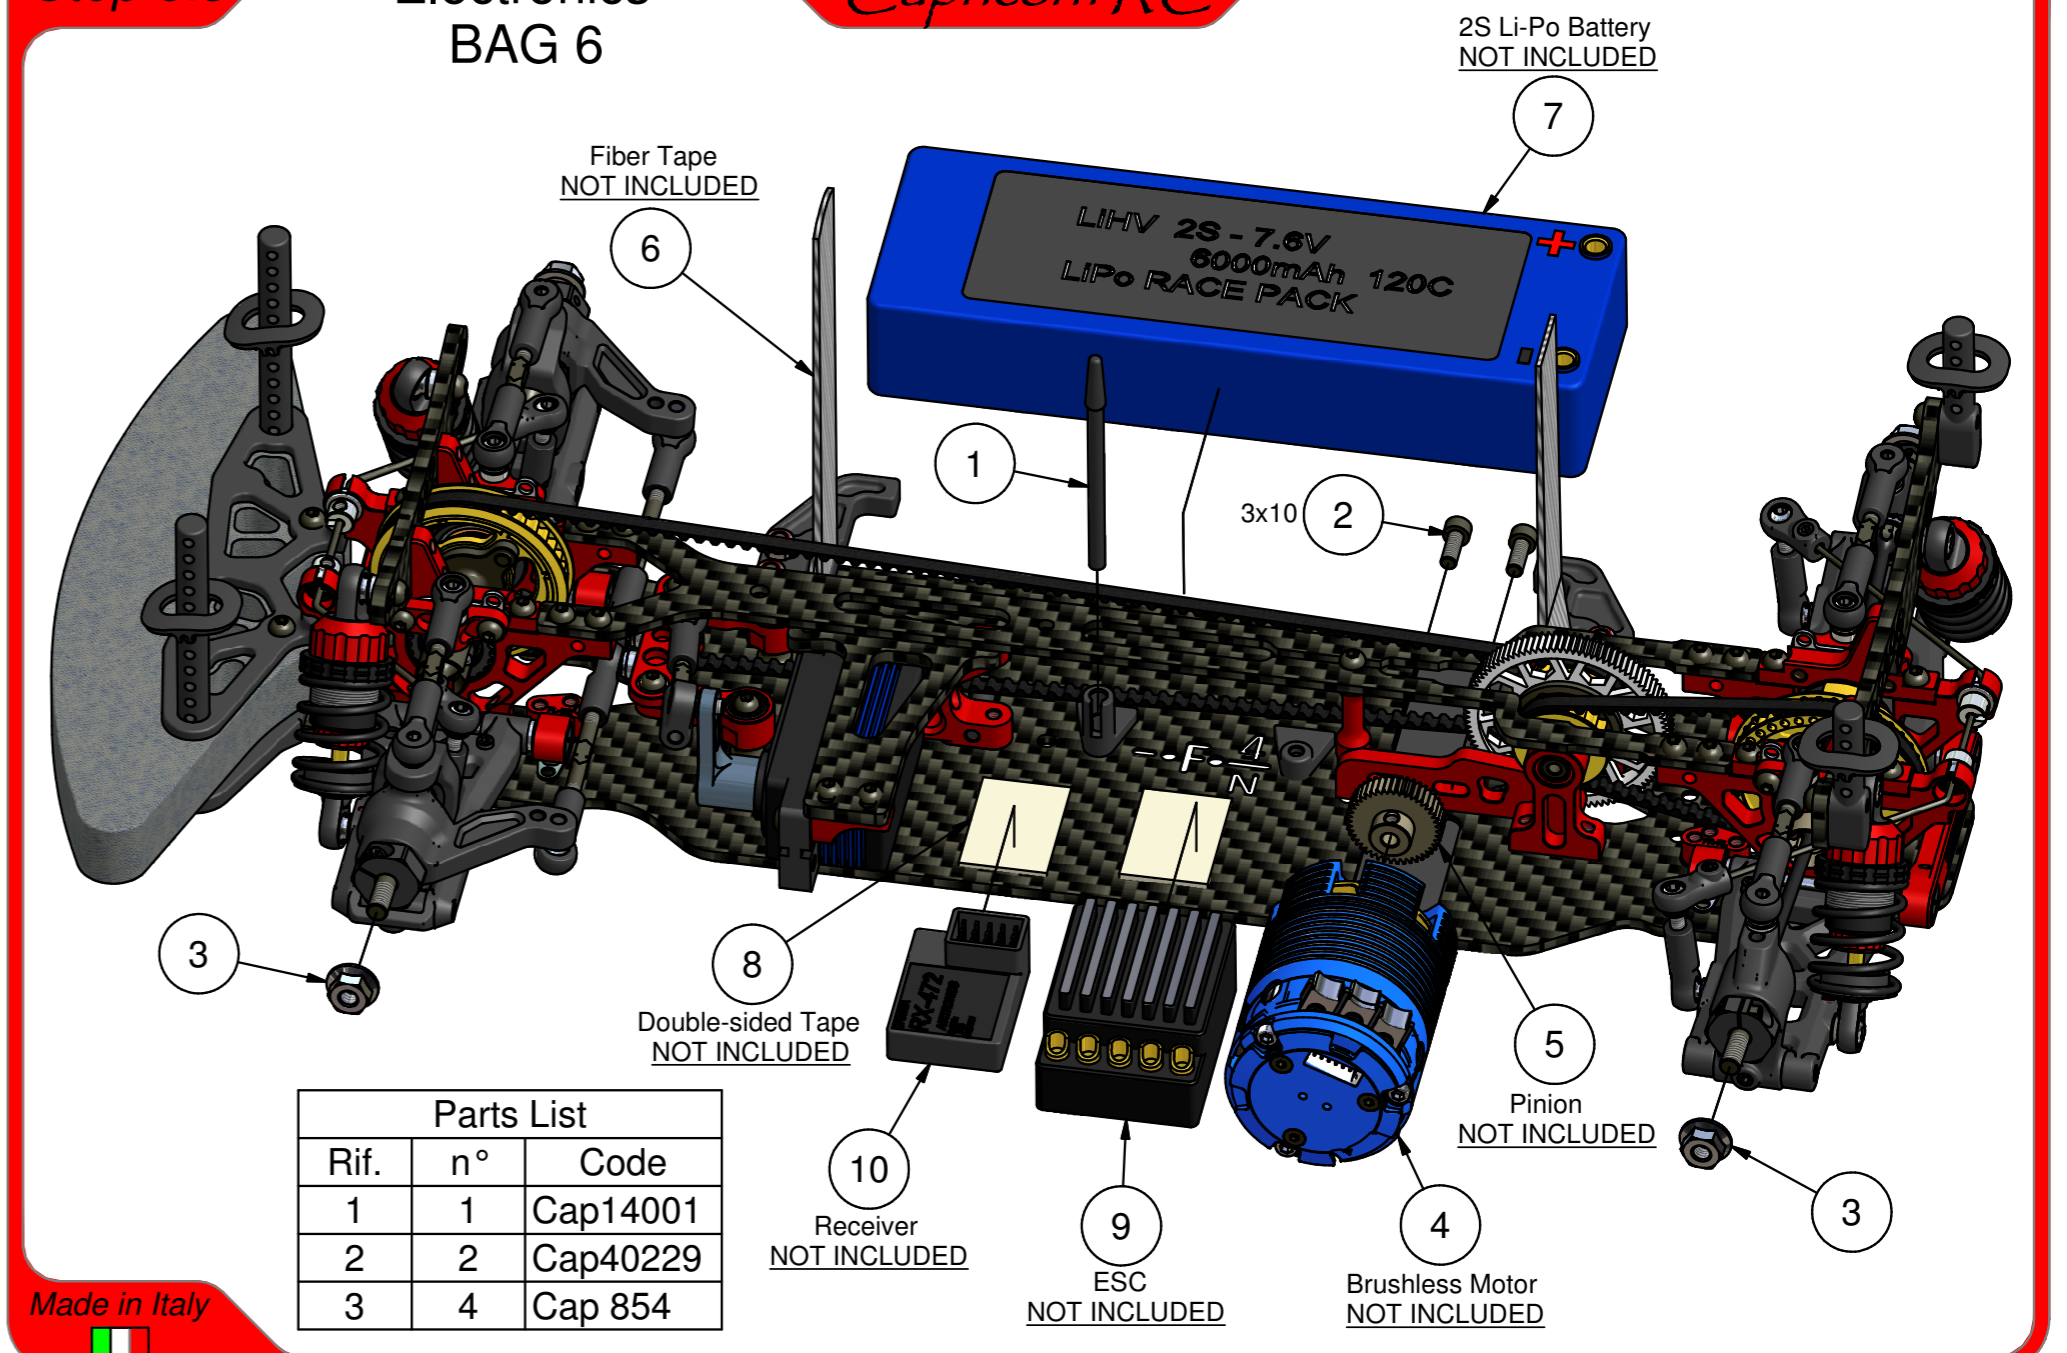

Step 6.3 - Electronics - *Capricorn RC*

- BAG 6

Rif.	n°	Code
1	1	Cap14001
2	2	Cap40229
3	4	Cap 854

Made in Italy