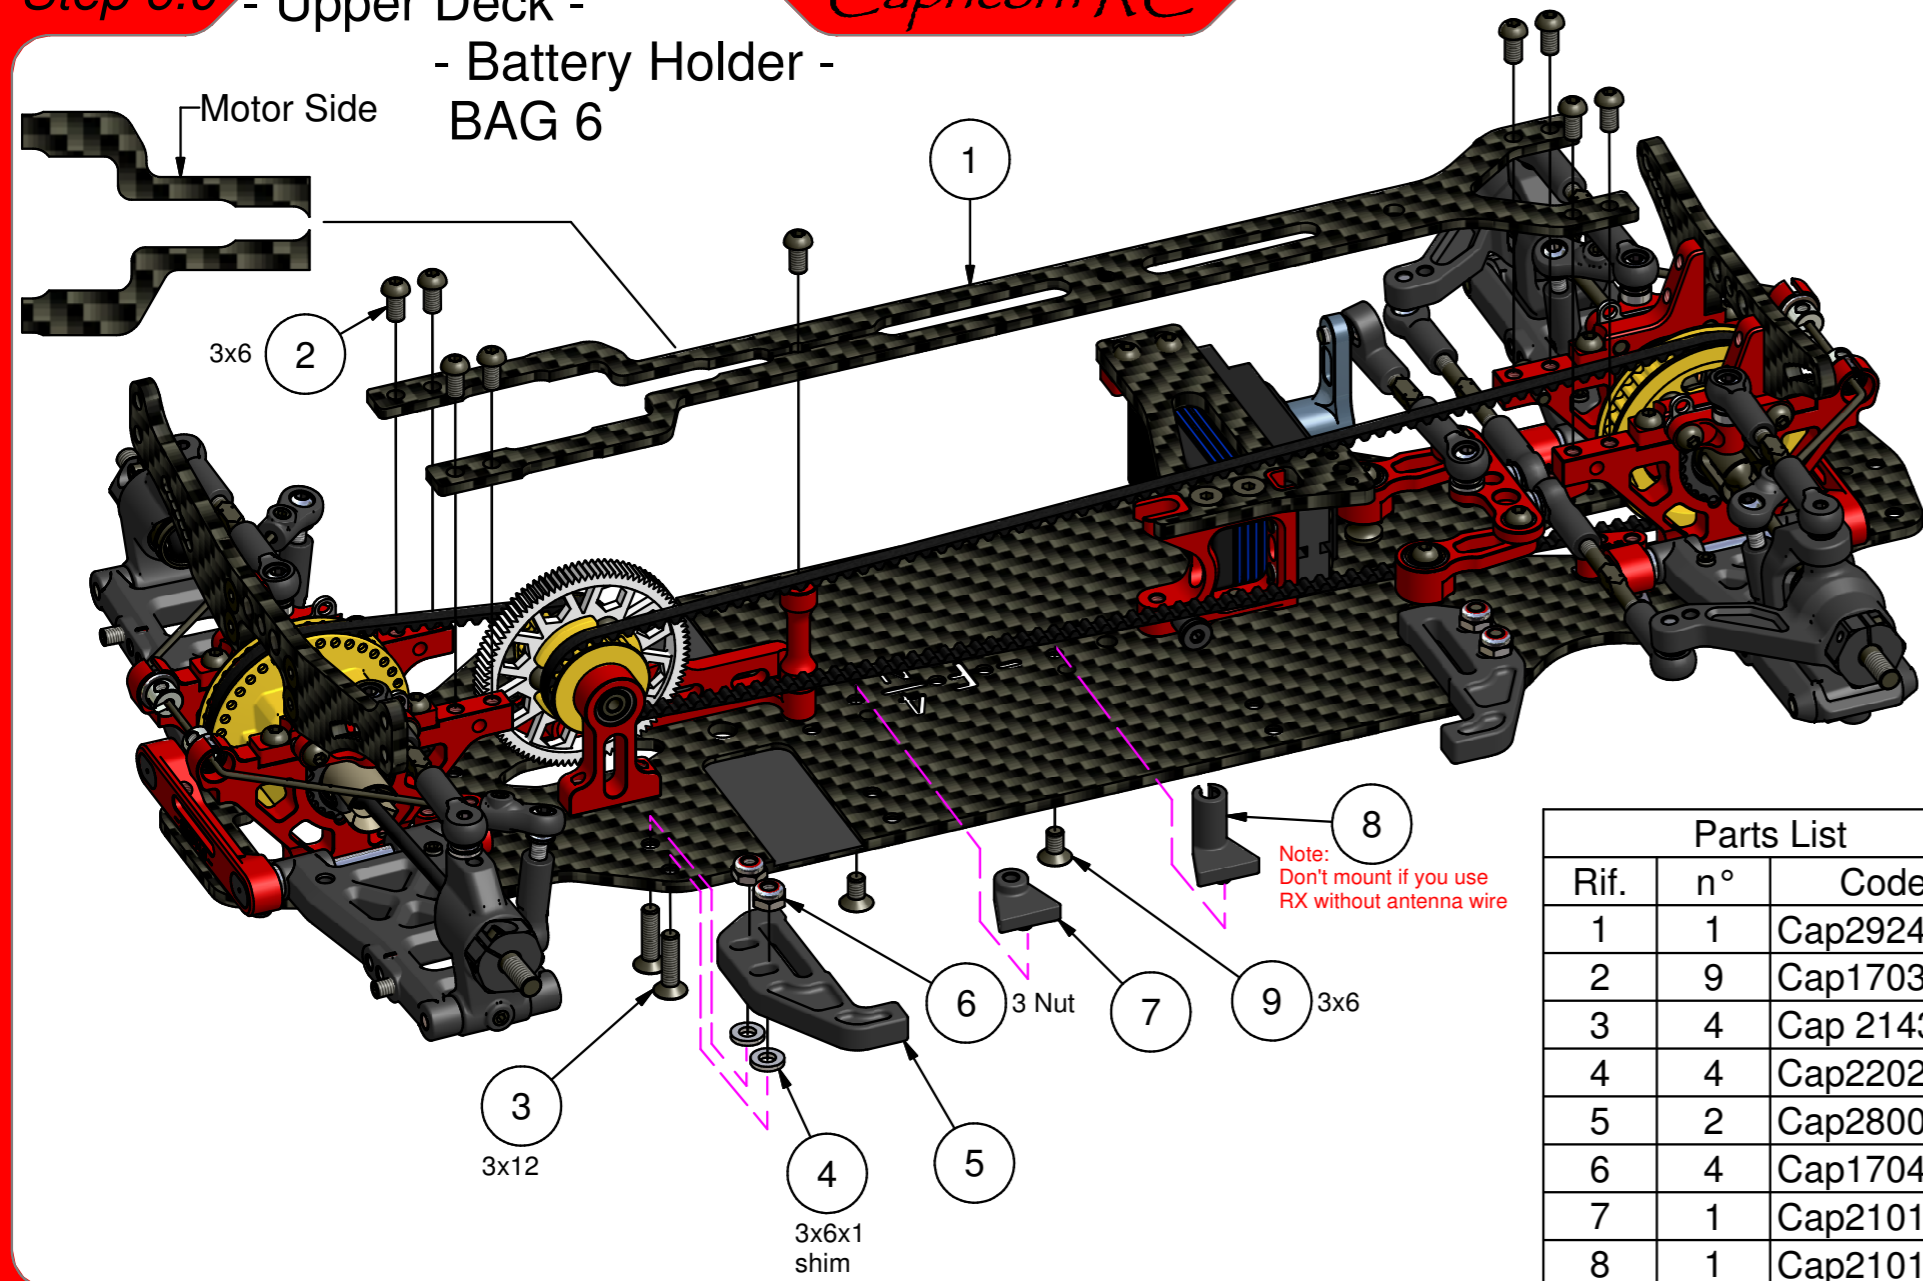

Step 6.0 - Upper Deck - *Capricorn RC*

- Battery Holder -
BAG 6

Rif.	n°	Code
1	1	Cap29242
2	9	Cap17030
3	4	Cap 2143
4	4	Cap22021
5	2	Cap28006-P
6	4	Cap17040
7	1	Cap2101A
8	1	Cap2101A
9	2	Cap17029

Made in Italy

Step 6.1 - Bumper - *Capricorn RC*

- Front Shock -
BAG 6

Rif.	n°	Code
1	1	Cap29180
2	2	Cap15011
3	2	Cap17031
4	1	Cap29182
5	1	Cap29181
6	4	Cap17030
7	2	Cap17016
8	2	Cap15013
9	2	Cap17027
10	1	Cap17029
11	2	Cap22021

Made in Italy

Step 6.2 - Body Holder - *Capricorn RC*

- Rear Shock -
BAG 6

Rif.	n°	Code
1	2	Cap17030
2	2	Cap15012
3	2	Cap17032
4	2	Cap17016
5	2	Cap15013

Made in Italy

Step 6.3 - Electronics - *Capricorn RC*