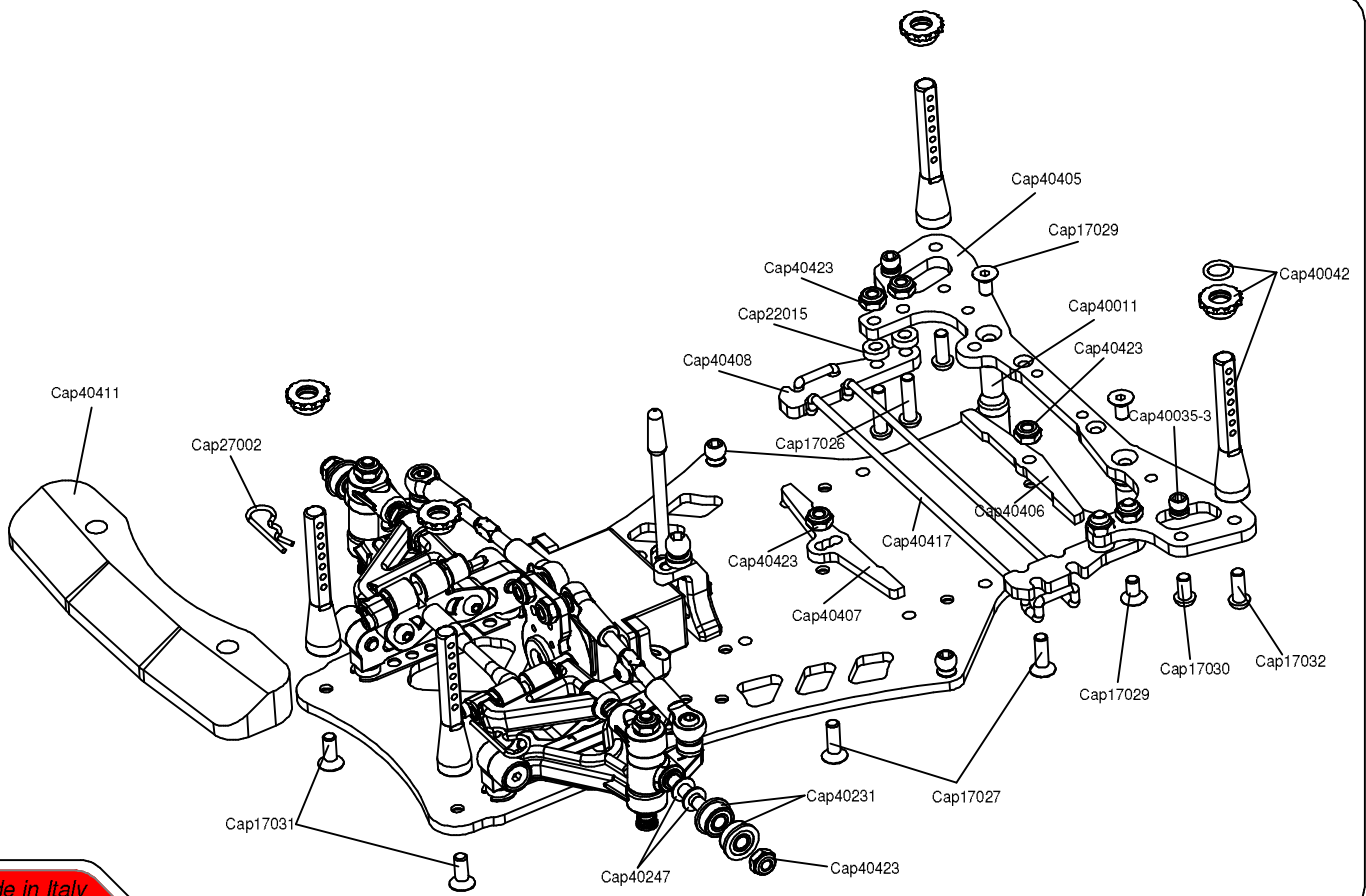

- Center & bodymount -
exploded

Capricom RC

Made in Italy
