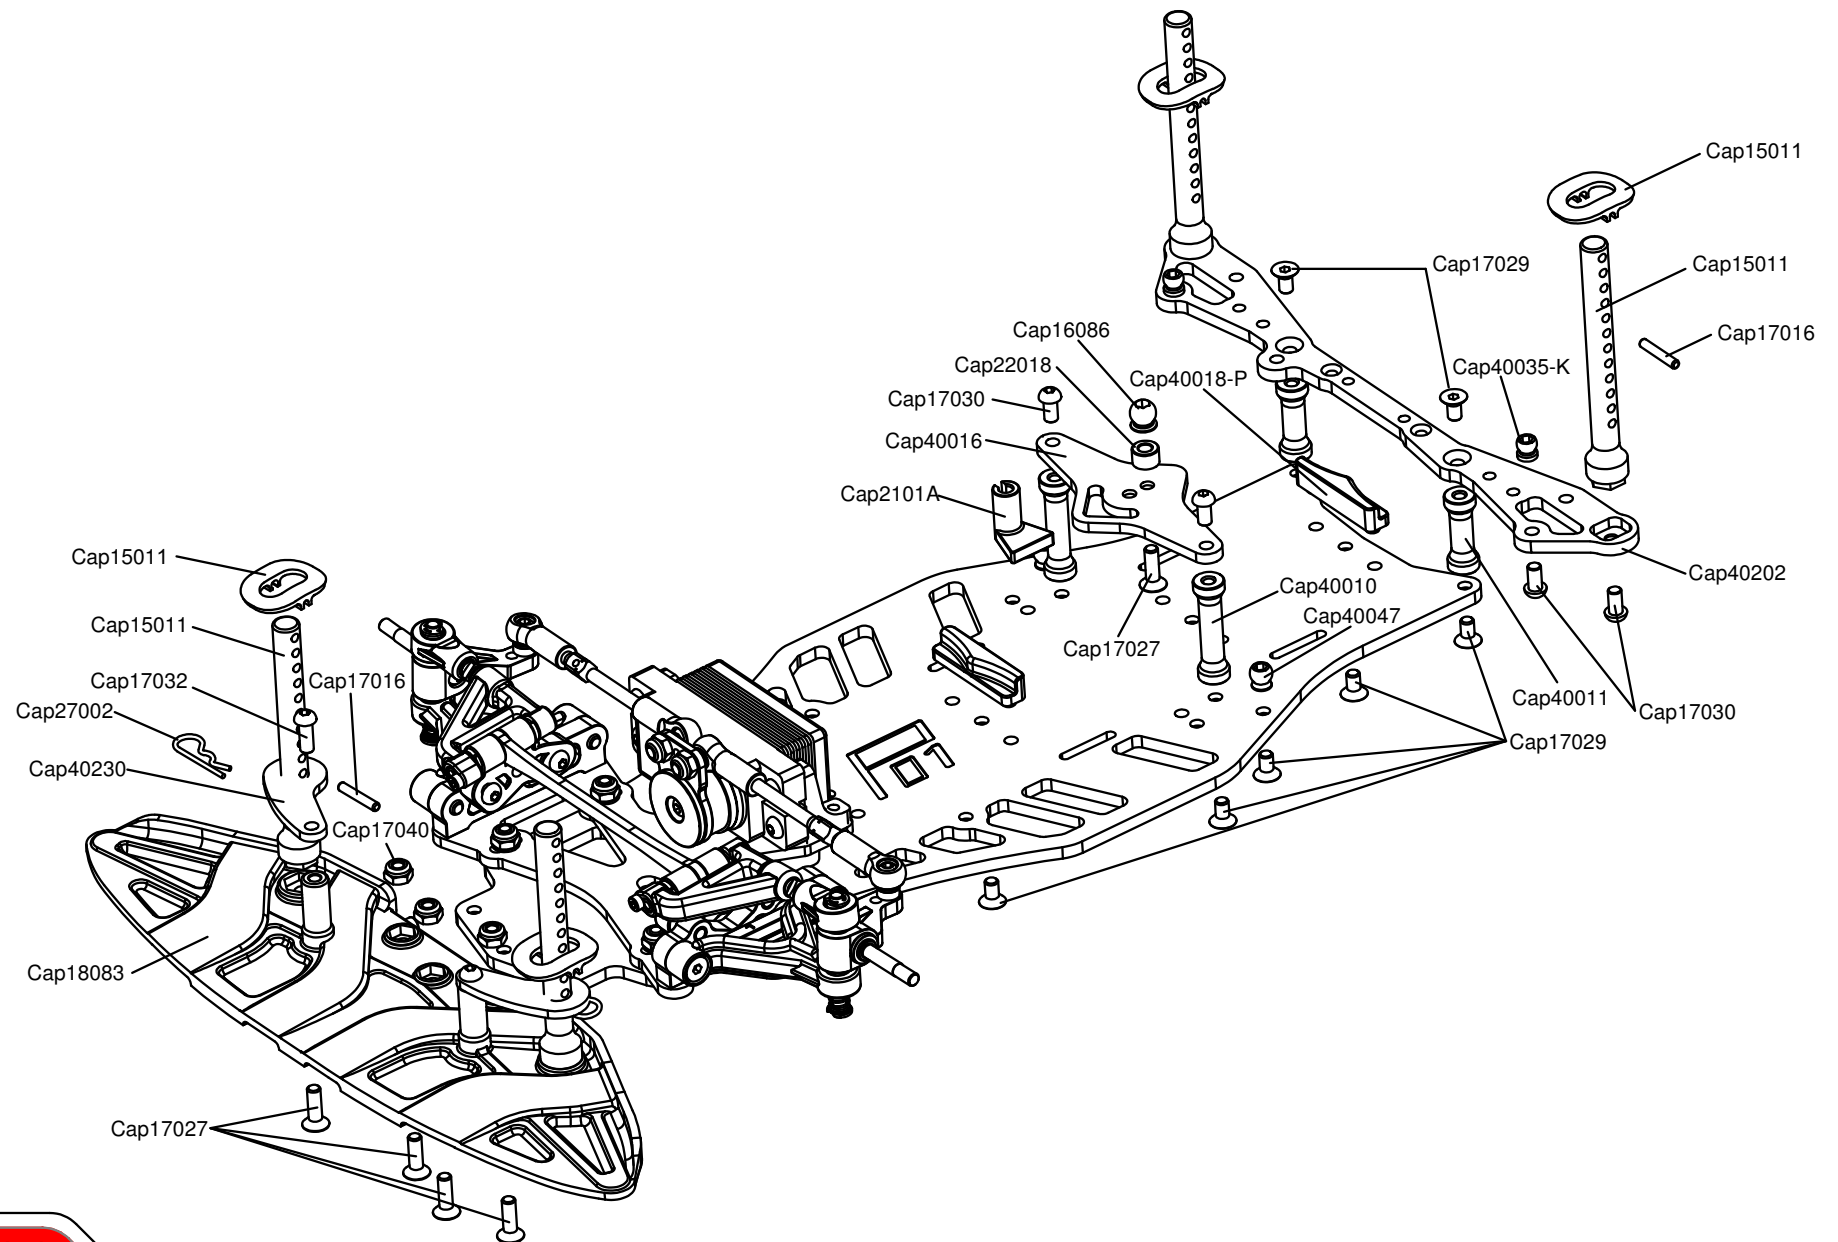

- Center & bodymount -
exploded

Capricorn RC

Made in Italy