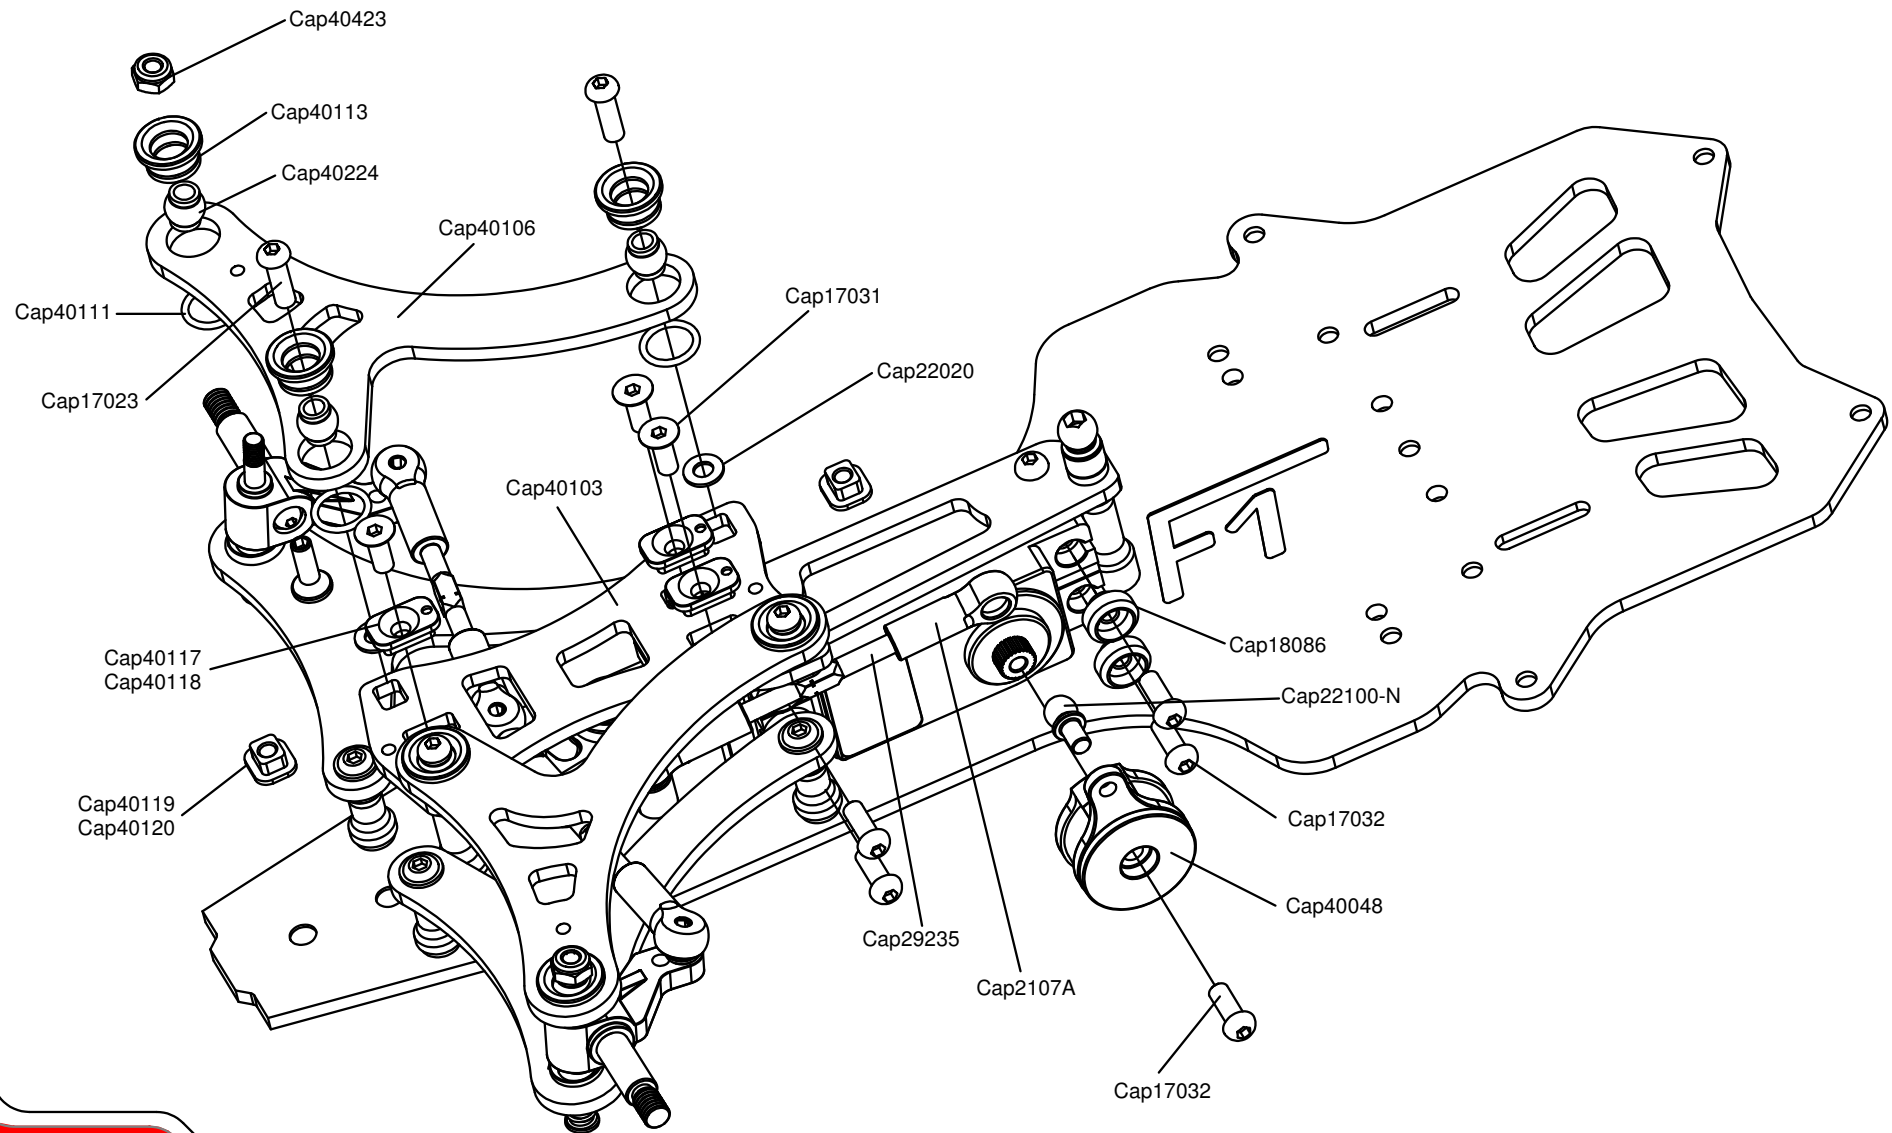

- Front exploded **B** -

Capricorn RC

Made in Italy