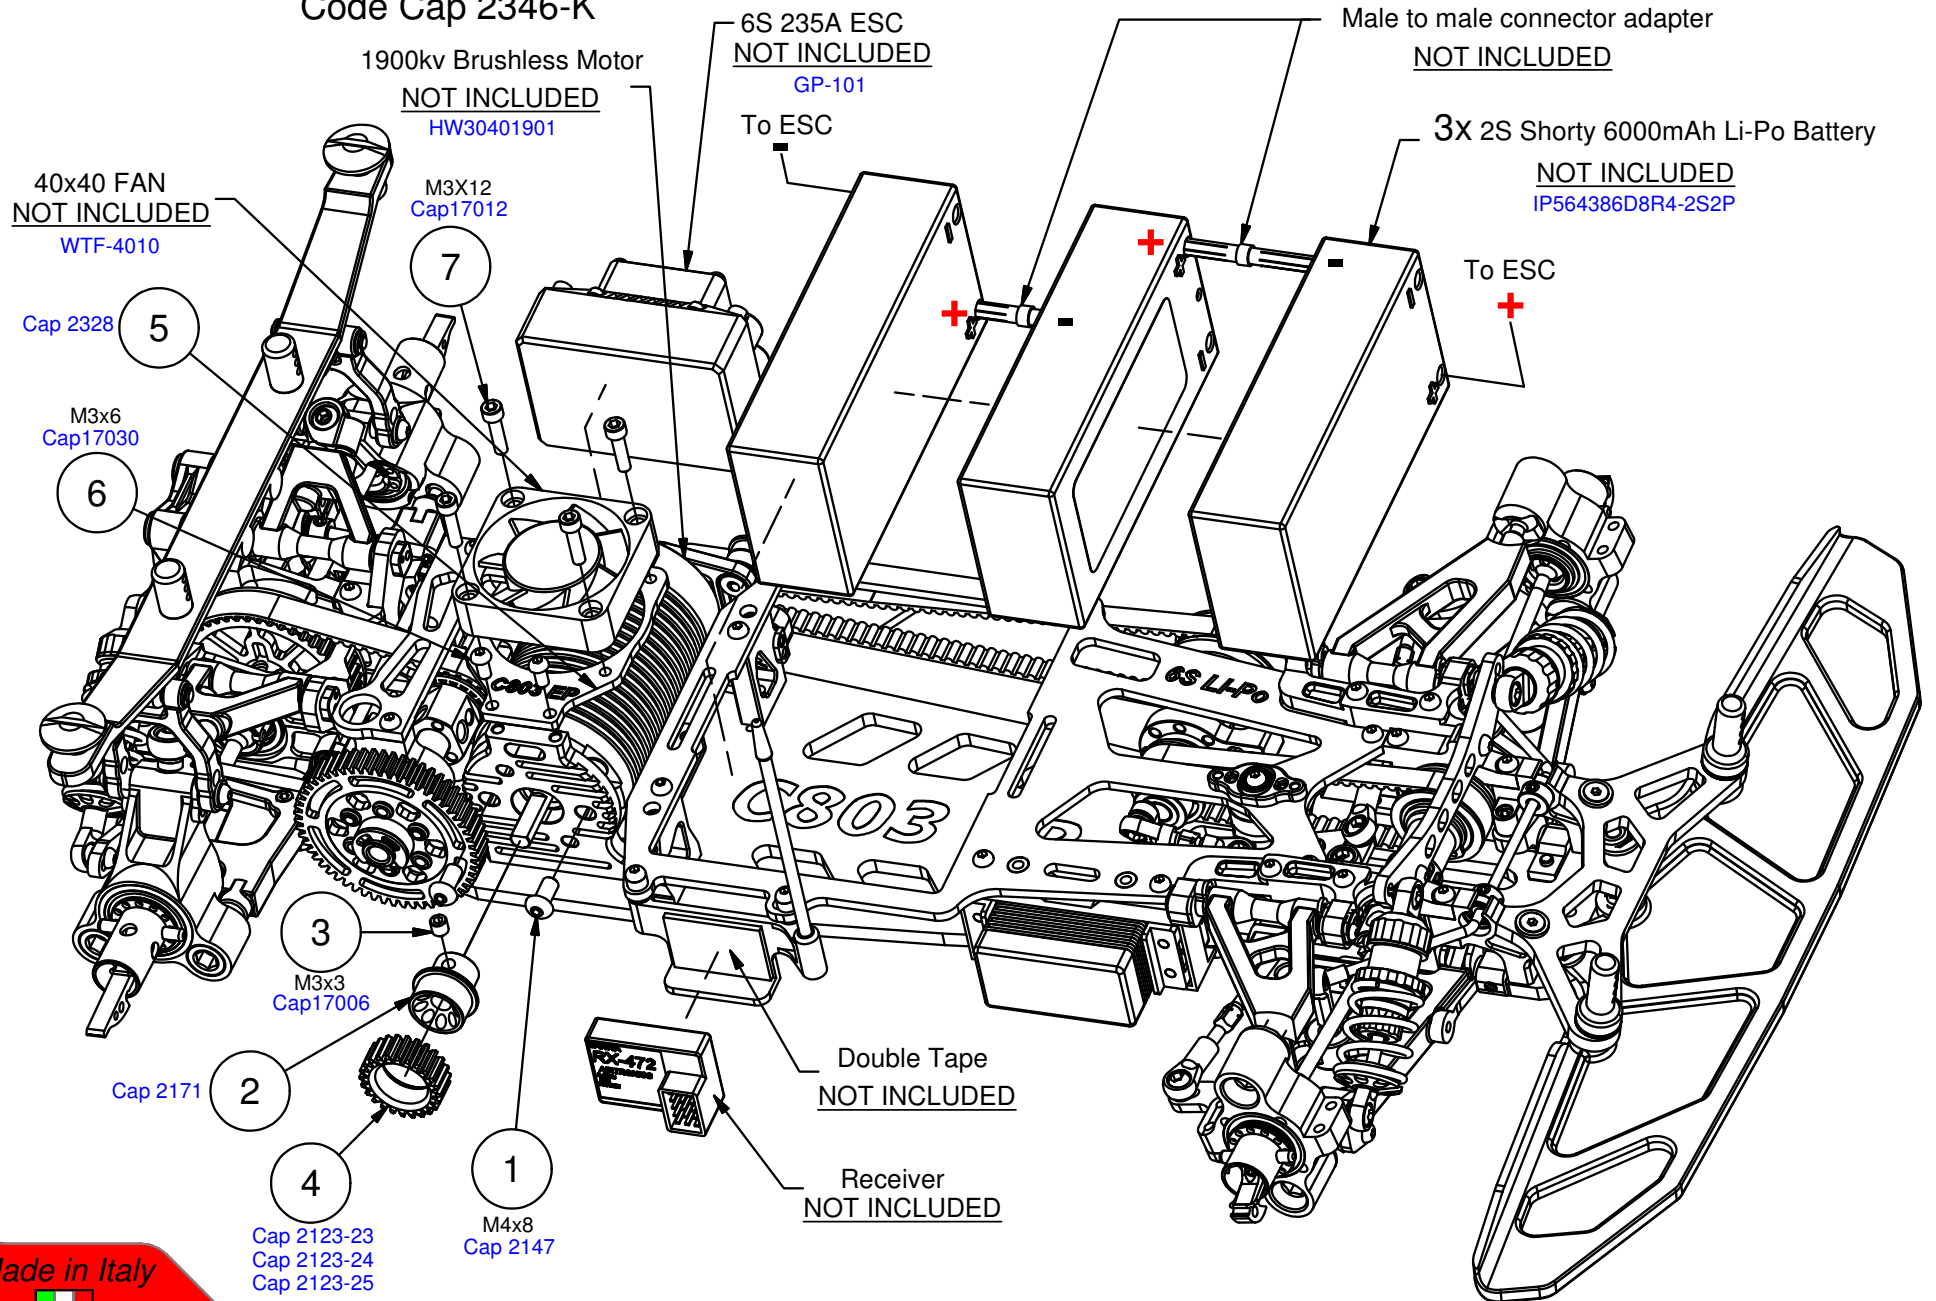

C803 EP

- EP 6S Conversion -

Capricorn RC

Code Cap 2346-K

Made in Italy