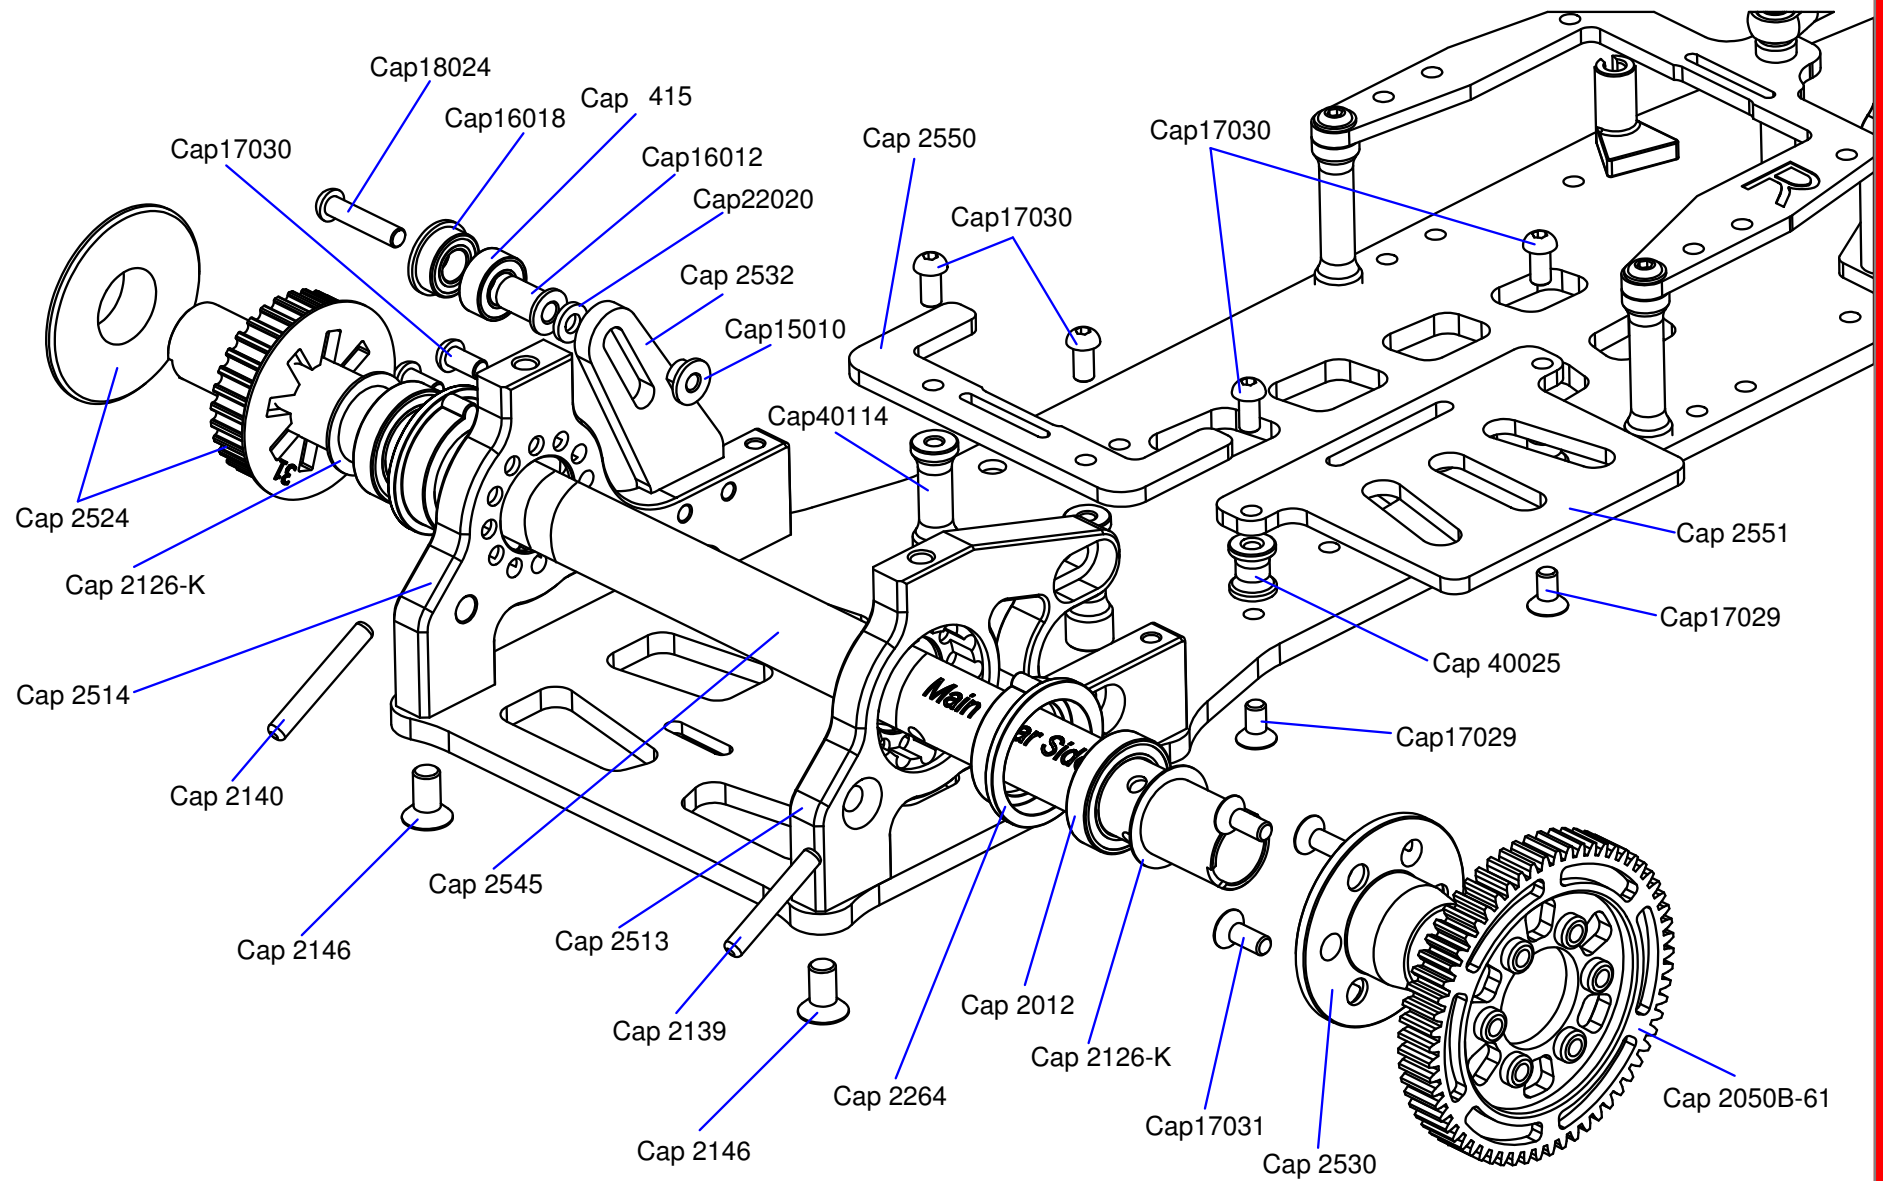

- Rear Exploded **D** - *Capricorn RC*

Made in Italy