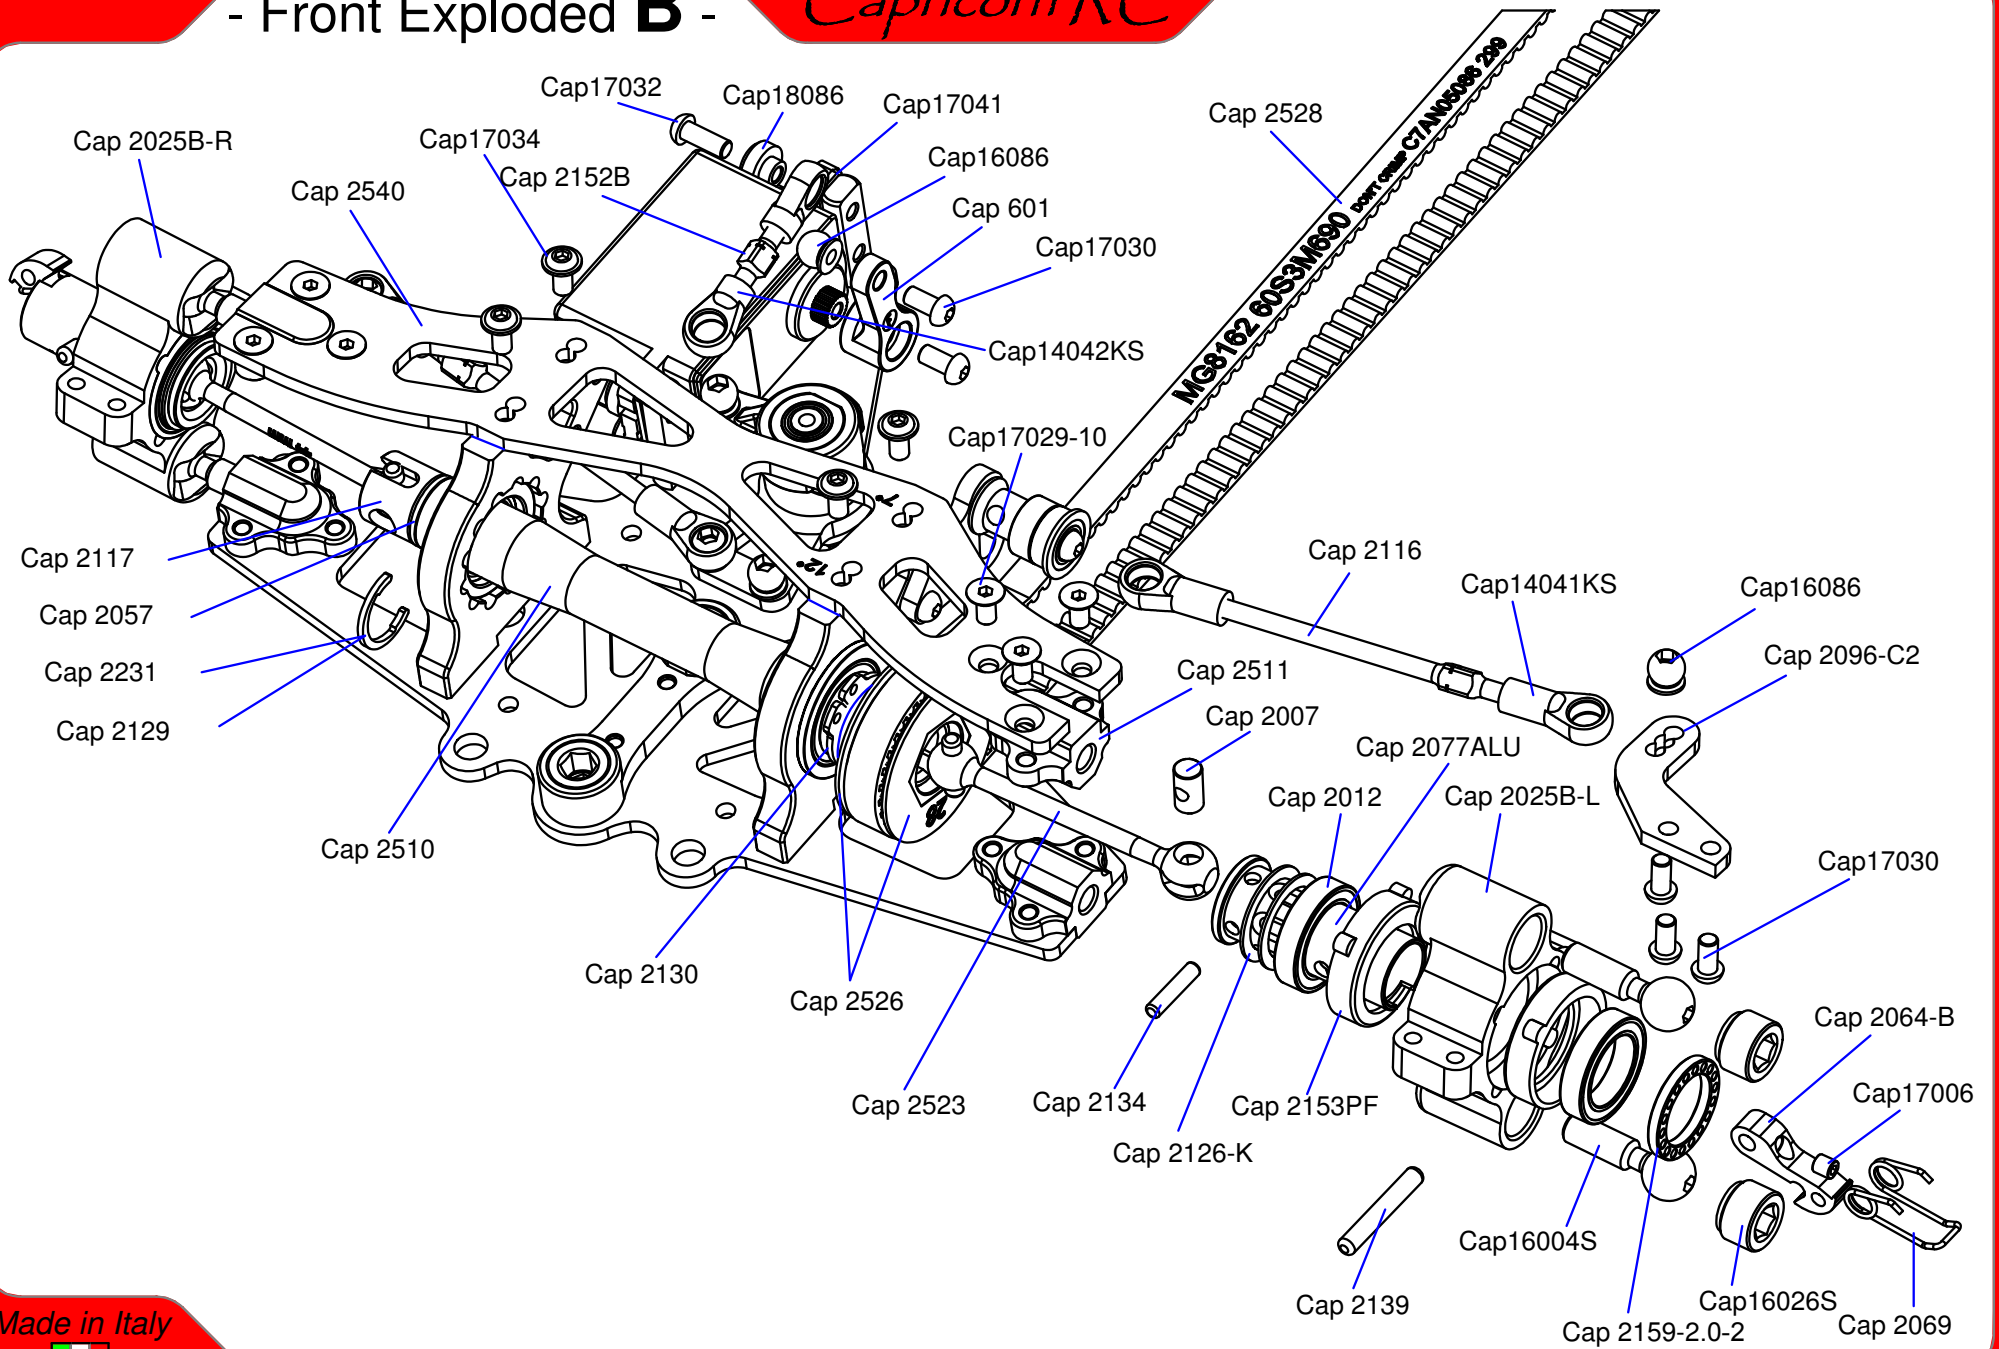

- Front Exploded **B** -

Capricorn RC

Made in Italy