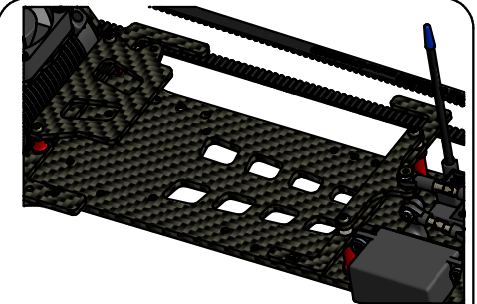

- Option Parts -

Capricorn RC

cod. Cap 2555  
9° - 14° Caster

cod. Cap 2546

cod. Cap18027

cod. Cap 2280-K  
Ack 8,5

cod. Cap 2181-K

cod. Cap 2248

Side to Side Li-Po Conversion  
cod. Cap 2556-K

Made in Italy