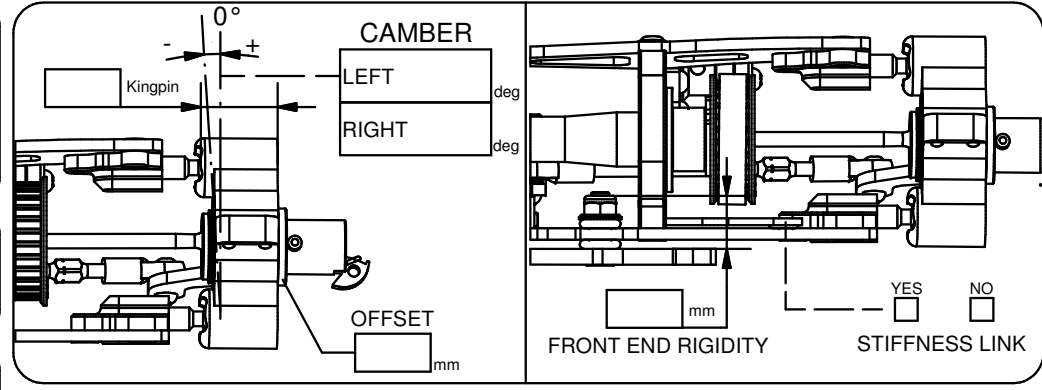

C8 SR BLANK SET-UP SHEET

Capricorn RC

RACE		DATE	
TRACK		QUALIFYING POSITION	
NAME		BEST LAP	/sec
CITY/ COUNTRY		RACE POSITION	
CONTACT		RACE LENGTH	/min

TRACK SURFACE	<input type="checkbox"/> CARPET	<input type="checkbox"/> ASPHALT	
TRACK LAYOUT	<input type="checkbox"/> TECHNICAL	<input type="checkbox"/> MIXED	<input type="checkbox"/> FAST
TRACTION	<input type="checkbox"/> LOW	<input type="checkbox"/> MEDIUM	<input type="checkbox"/> HIGH

AXLE POSITION FRONT REAR	ACK mm	CASTER 7° 9° 12° 14°	TURBO %	TURBO DELAY /sec
-----------------------------	-----------	-------------------------	------------	---------------------

FRONT	TIRES	REAR
	B BRAND	
	SHORE	
	DIAMETER	
	TRACK WIDTH	

BOOST SETTING

0 [] [] [] [] [] [] [] [] [] [] []

LOW MEDIUM HIGH

GEARING		
Pinion /T	Spur Gear /T	Drive Ratio

MOTOR

ESC

BATTERY

BODY