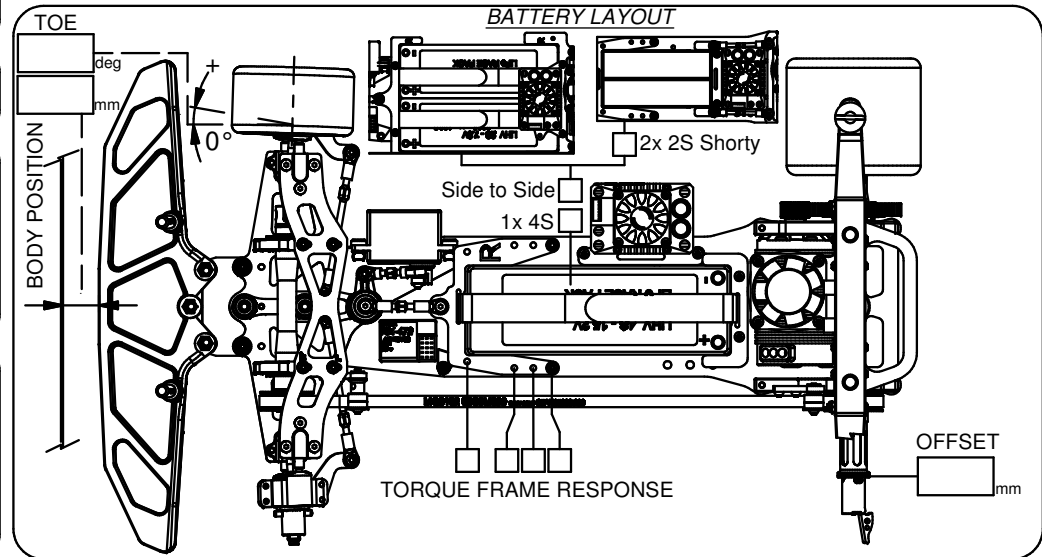

AXLE POSITION FRONT REAR	ACK mm	CASTER 7° 9° 12° 14°	TURBO %	TURBO DELAY /sec

FRONT	TIRES	REAR
	B BRAND	
	SHORE	
	DIAMETER	
	TRACK WIDTH	

BOOST SETTING

0 [ ] [ ] [ ] [ ] [ ] [ ] [ ] [ ] [ ] [ ] [ ]

LOW MEDIUM HIGH

GEARING		
Pinion /T	Spur Gear /T	Drive Ratio

MOTOR

ESC

BATTERY

BODY

- NOTES -