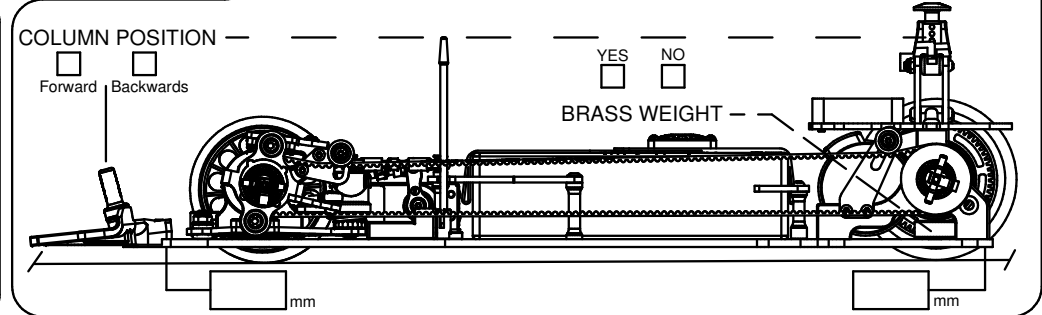

C8 SR BLANK SET-UP SHEET

Capricorn RC

RACE		DATE	
TRACK		QUALIFYING POSITION	
NAME		BEST LAP	/sec
CITY/ COUNTRY		RACE POSITION	
CONTACT		RACE LENGTH	/min

TRACK SURFACE	<input type="checkbox"/> CARPET	<input type="checkbox"/> ASPHALT	
TRACK LAYOUT	<input type="checkbox"/> TECHNICAL	<input type="checkbox"/> MIXED	<input type="checkbox"/> FAST
TRACTION	<input type="checkbox"/> LOW	<input type="checkbox"/> MEDIUM	<input type="checkbox"/> HIGH

AXLE POSITION FRONT REAR	ACK mm	CASTER 7° 9° 12° 14°	TURBO %	TURBO DELAY /sec
-----------------------------	-----------	-------------------------	------------	---------------------

FRONT	TIRES	REAR
	B BRAND	
	SHORE	
	DIAMETER	
	TRACK WIDTH	