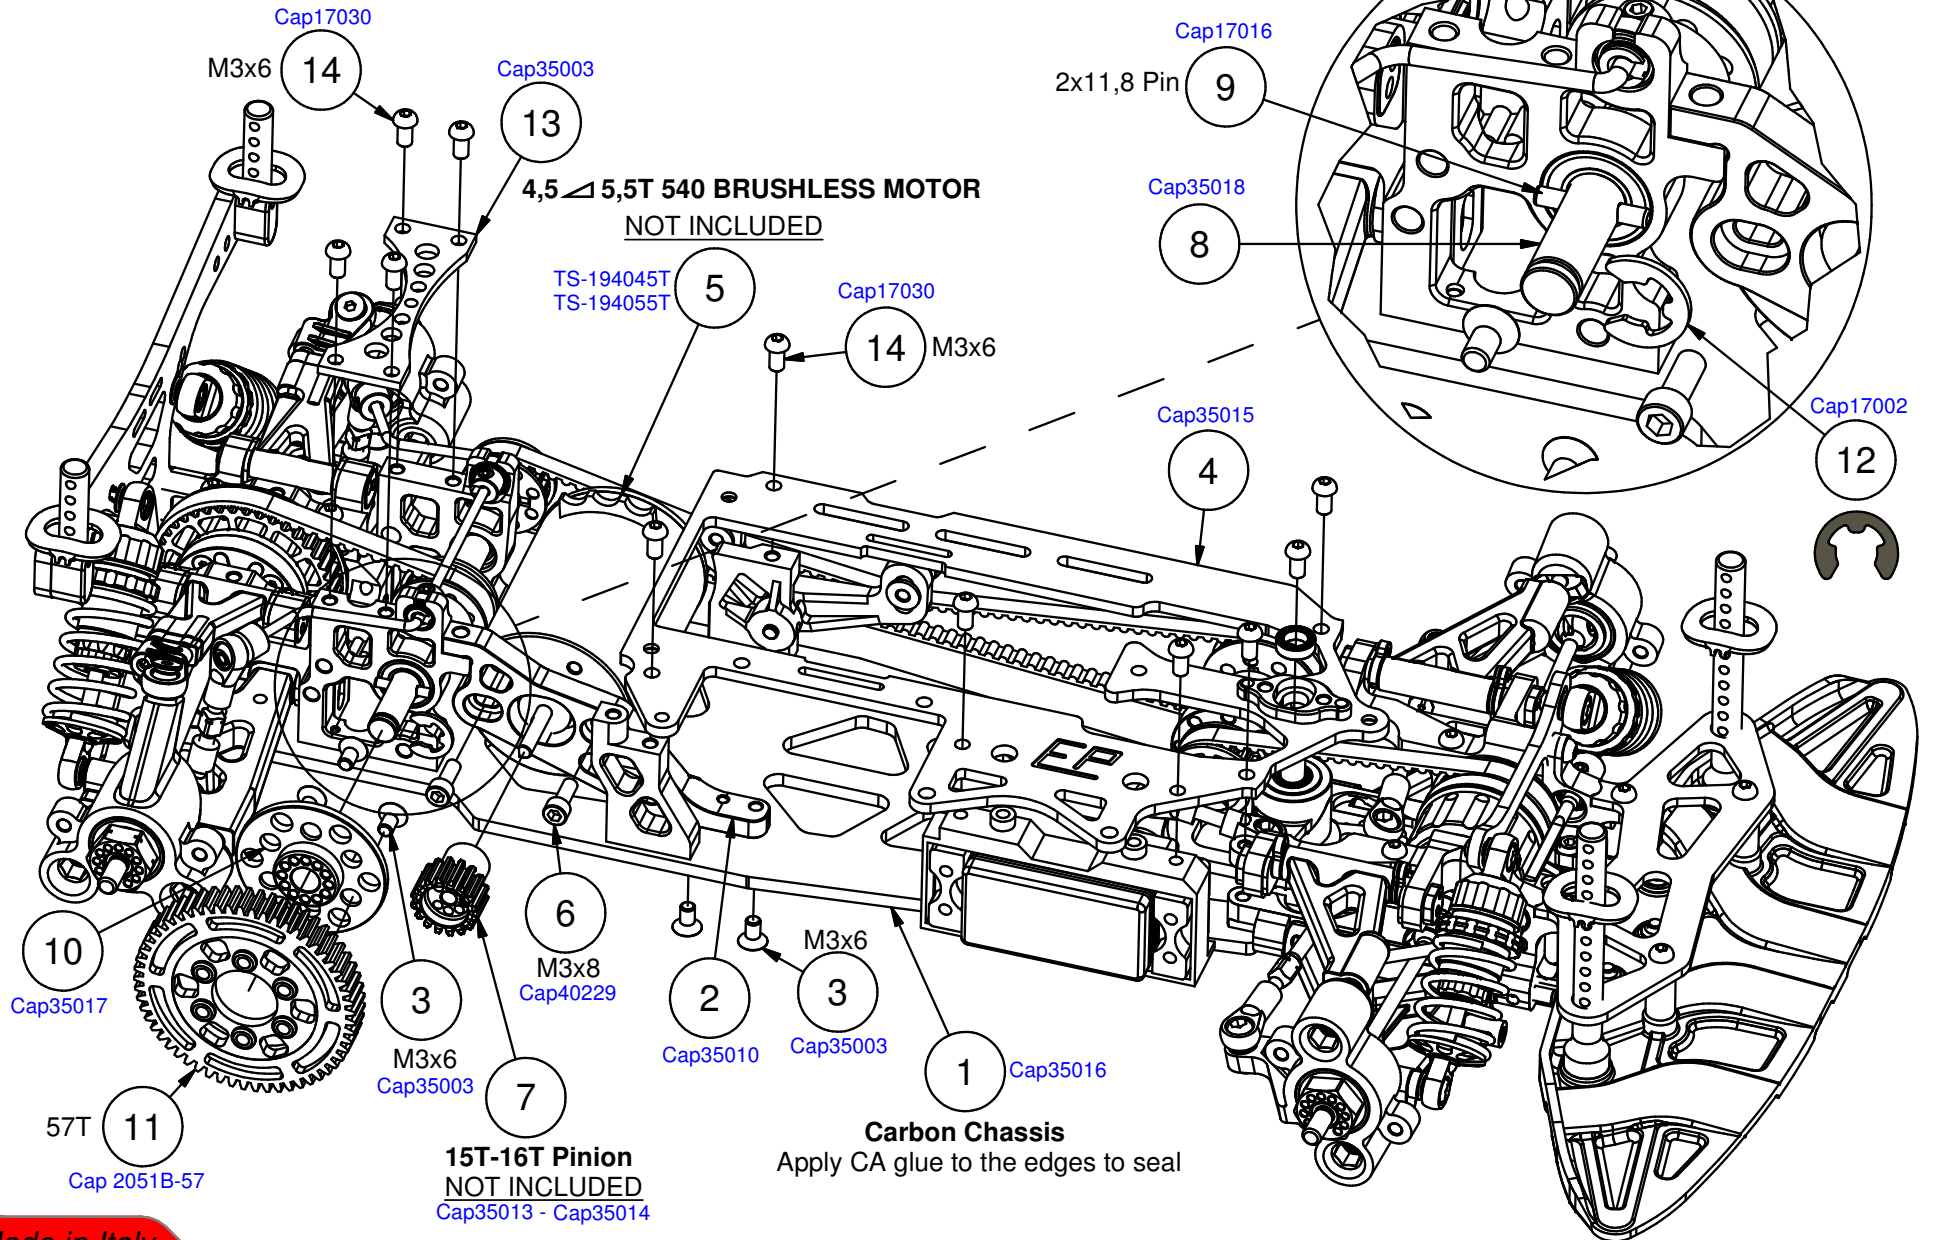

Step 1.0

-C03 EP conversion - code Cap3500-K

Capricorn RC

Made in Italy